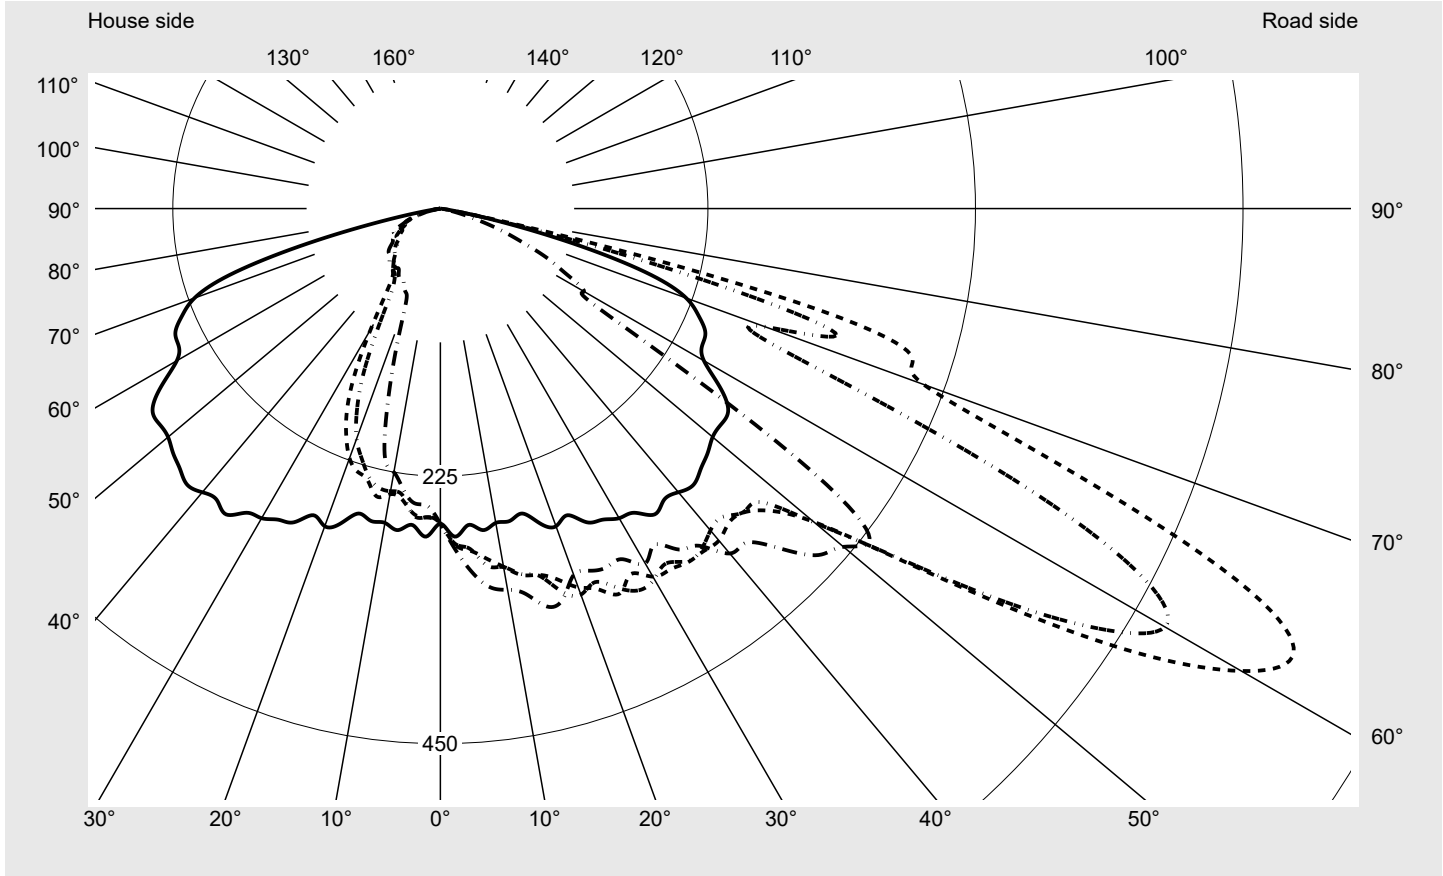

Photometric test report

Family Streetlight 21 midi LED	Order number: 5XE3E31D08MB EAN: 4058352728406	LP number 59077_344
	Version post-top or side-entry mounting Optic asymmetric, wide distribution (STW1.0a) Cover toughened safety glass Lamps LED 3000 K CRI ≥ 70 Controlgear ECG SITECO iQ Rated values Net luminous flux = 19500 lm Power consumption = 146.7 W Luminous efficacy = 132.9 lm/W	serial documentation 15.07.2022

Luminous intensity in cd/klm C180-0 C210-30 C215-35 C270-90 **Imax: 809 cd/klm**

Luminaire output ratios	
Eta	100.0%
Eta 0° - 90°	100.0%
Eta 90° - 180°	0.0%

Luminous intensity class acc. to EN13201-2	
Class:	G4
Imax 70°	498.7
Imax 80°	32.8
Imax 90°	0.0
Imax >90°	0.0
Imax >95°	0.0

Envelope curve in cd/klm **KMK 62.5°** **KMK 60°** **KMK 57.5°** **KMK 55°** **siteco**

Photometric test report

Family Streetlight 21 midi LED	Order number: 5XE3E31D08MB EAN: 4058352728406	LP number 59077_344
Table of values for luminous intensities		Maximum luminous intensity