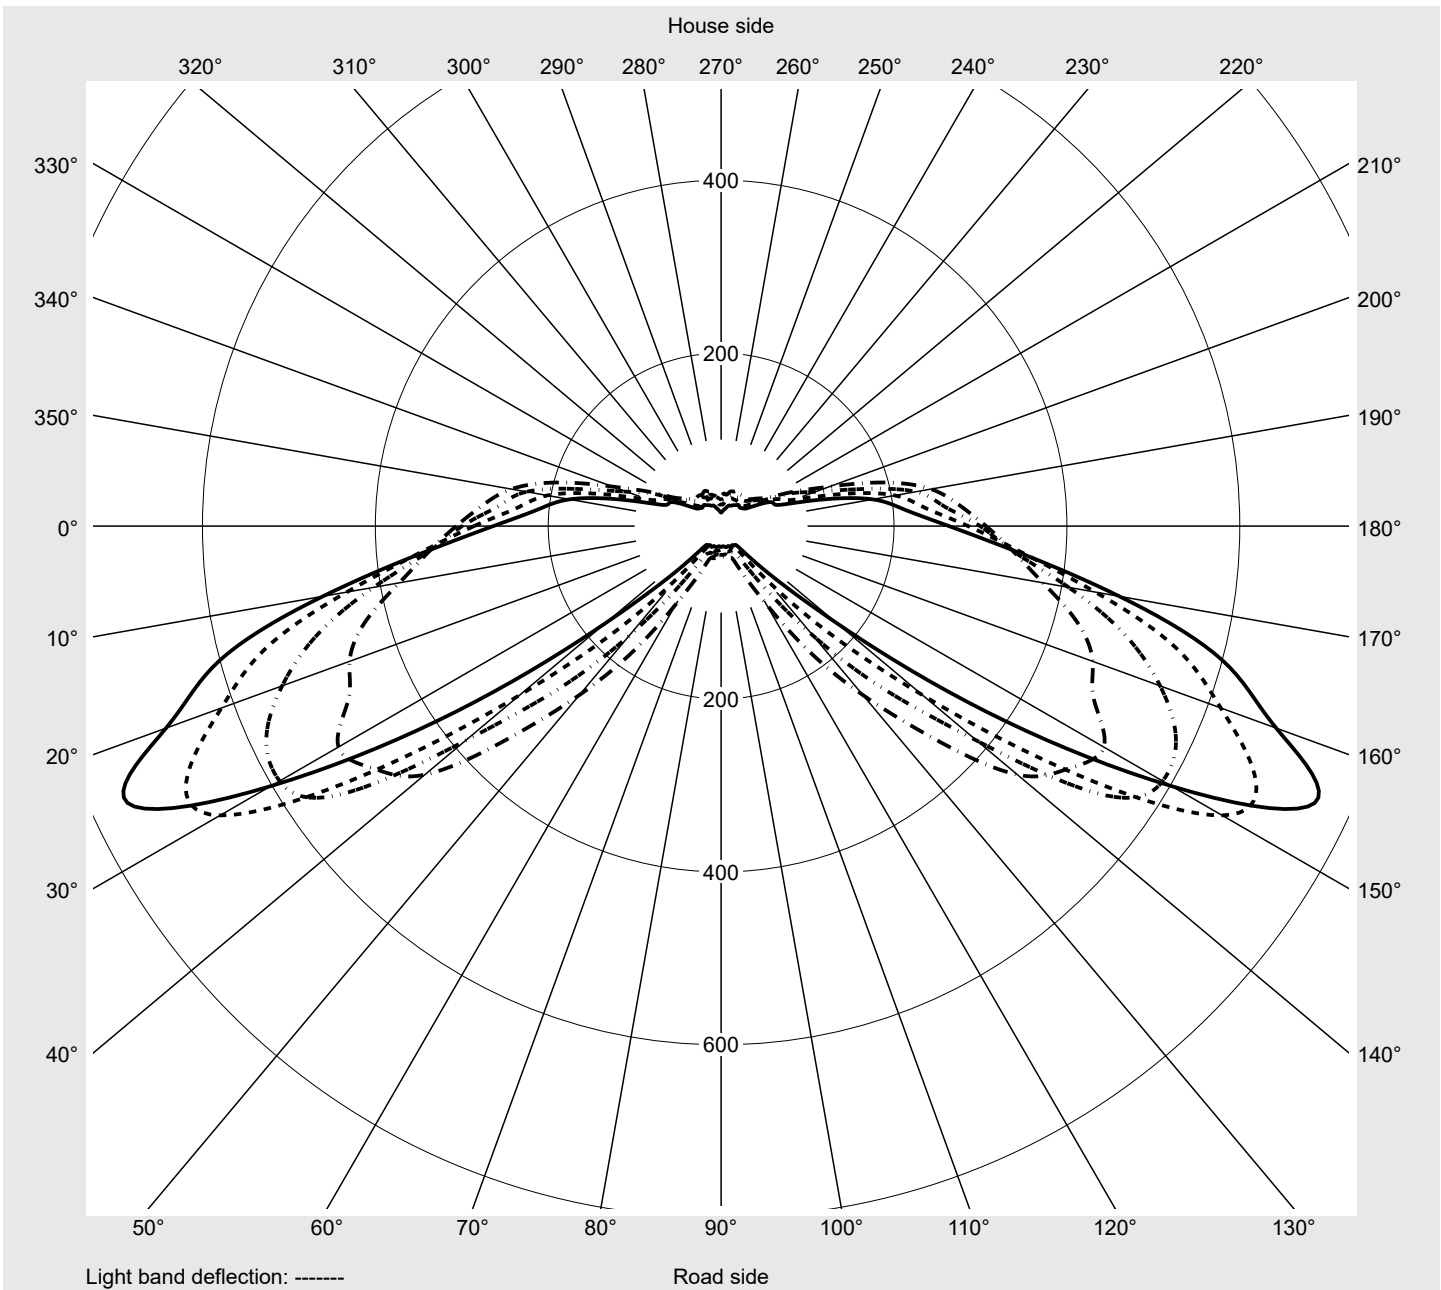

Photometric test report

Family
Streetlight 21 mini easy LED

Order number: 5XE6D33A08HB
EAN: 4058352683231

LP number
59076_840

Version post-top or side-entry mounting
Optic asymmetric, wide distribution (ST1.0a)
Cover toughened safety glass
Lamps LED 3000 K | CRI ≥ 70
Controlgear ECG DIM
Rated values Net luminous flux = 9040 lm
 Power consumption = 66.0 W
 Luminous efficacy = 137 lm/W

serial
documentation
18.07.2022

sitEco

Luminous intensity in cd/klm

C180-0

C205-25

C210-30

C270-90

Imax: 758 cd/klm

Luminaire output ratios

Eta	100.0%
Eta 0° - 90°	100.0%
Eta 90° - 180°	0.0%

Luminous intensity class acc. to EN13201-2

Class:	G3
Imax 70°	757.8
Imax 80°	95.1
Imax 90°	0.0
Imax >90°	0.0
Imax >95°	0.0

Measurement conditions

DIN EN 13032 and DIN 5032

Photometric test report

Family Streetlight 21 mini easy LED	Order number: 5XE6D33A08HB EAN: 4058352683231	LP number 59076_840
---	--	--------------------------------------

Envelope curve in cd/klm **KMK 70°** **KMK 67.5°** **KMK 65°** **KMK 62.5°** **siteco**