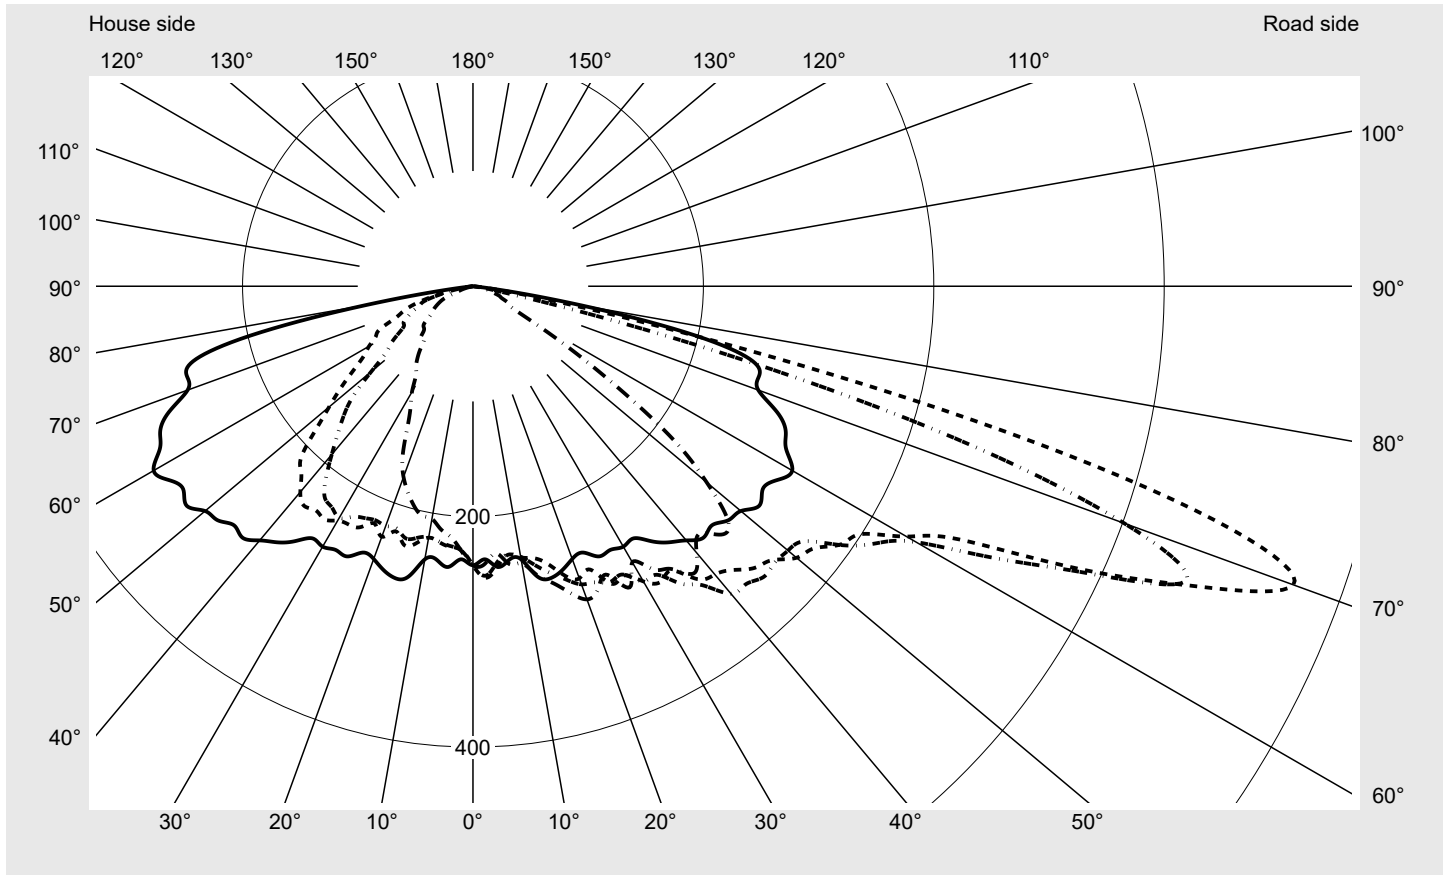

Photometric test report

Family
Streetlight 21 mini easy LED

Order number: 5XE6D33A08HB
EAN: 4058352683231

LP number
59076_840

Version post-top or side-entry mounting
Optic asymmetric, wide distribution (ST1.0a)
Cover toughened safety glass
Lamps LED 3000 K | CRI ≥ 70
Controlgear ECG DIM
Rated values Net luminous flux = 9040 lm
 Power consumption = 66.0 W
 Luminous efficacy = 137 lm/W

serial
documentation
18.07.2022

sitEco

Luminous intensity in cd/klm

C180-0

C205-25

C210-30

C270-90

Imax: 758 cd/klm

Luminaire output ratios

Eta	100.0%
Eta 0° - 90°	100.0%
Eta 90° - 180°	0.0%

Luminous intensity class acc. to EN13201-2

Class:	G3
Imax 70°	757.8
Imax 80°	95.1
Imax 90°	0.0
Imax >90°	0.0
Imax >95°	0.0

Measurement conditions

DIN EN 13032 and DIN 5032

Photometric test report

Family Streetlight 21 mini easy LED	Order number: 5XE6D33A08HB EAN: 4058352683231	LP number 59076_840
---	--	--------------------------------------

Envelope curve in cd/klm **KMK 70°** **KMK 67.5°** **KMK 65°** **KMK 62.5°** **siteco**