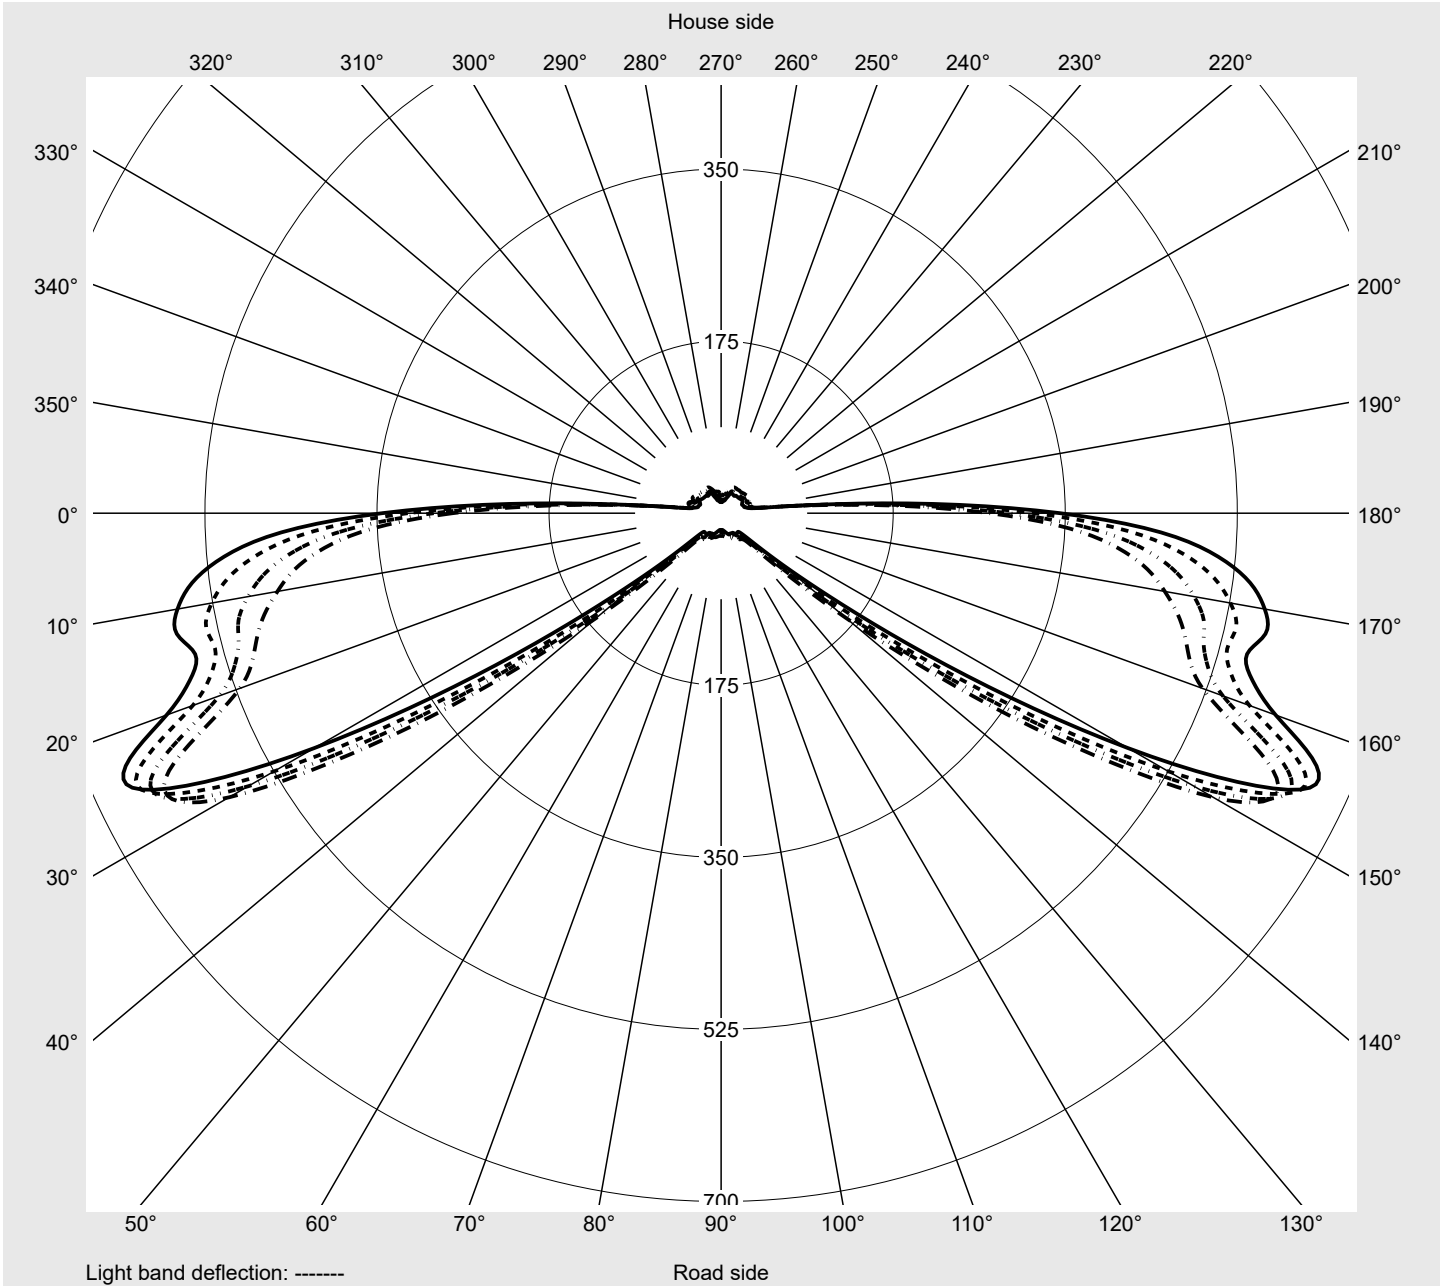

Photometric test report

Family Streetlight 21 micro LED	Order number: 5XE1B41G08CB EAN: 4058352739624	LP number 59065_1101
	Version post-top or side-entry mounting Optic asymmetric, wide distribution (ST0.5a) Cover toughened safety glass Lamps LED 4000 K CRI ≥ 70 Controlgear ECG SITECO iQ Rated values Net luminous flux = 2980 lm Power consumption = 19.4 W Luminous efficacy = 153.6 lm/W	serial documentation 16.05.2023

Luminous intensity in cd/klm C180-0 C205-25 C207,5-27,5 C270-90 **Imax: 661 cd/klm**

Luminaire output ratios	
Eta	100.0%
Eta 0° - 90°	100.0%
Eta 90° - 180°	0.0%

Luminous intensity class acc. to EN13201-2	
Class:	G3
Imax 70°	629.6
Imax 80°	99.6
Imax 90°	0.0
Imax >90°	0.0
Imax >95°	0.0

Measurement conditions
DIN EN 13032 and DIN 5032

Photometric test report

Family Streetlight 21 micro LED	Order number: 5XE1B41G08CB EAN: 4058352739624	LP number 59065_1101
---	--	--------------------------------

Envelope curve in cd/klm **KMK 73°** **KMK 72°** **KMK 71°** **KMK 70°** **siteco**

Photometric test report

Family Streetlight 21 micro LED	Order number: 5XE1B41G08CB EAN: 4058352739624	LP number 59065_1101
Table of values for luminous intensities		Maximum luminous intensity
		siteco