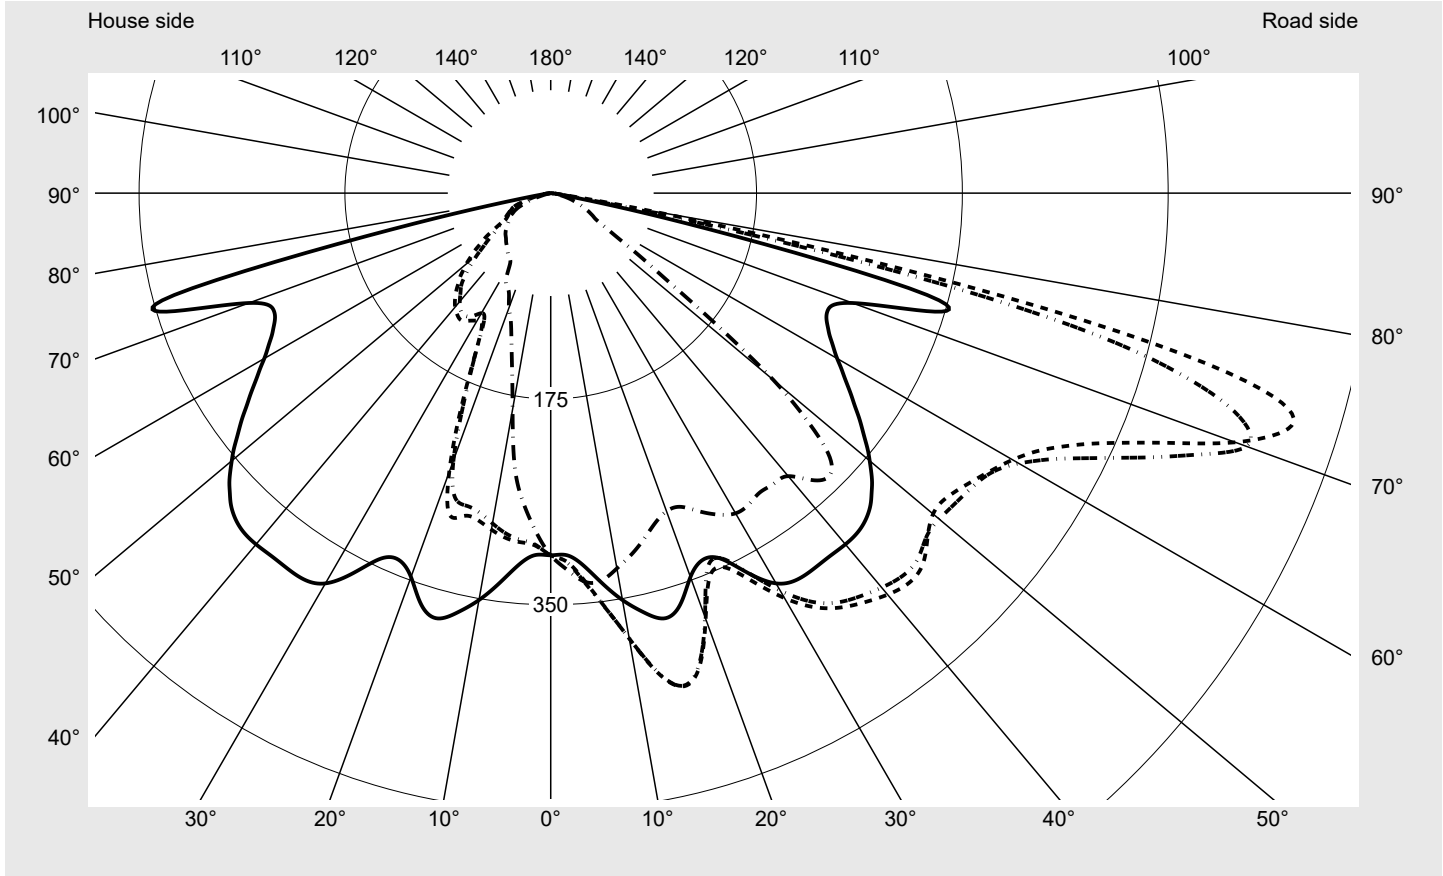

Photometric test report

Family Streetlight 21 micro LED	Order number: 5XE1B41G08CB EAN: 4058352739624	LP number 59065_1101
	Version post-top or side-entry mounting Optic asymmetric, wide distribution (ST0.5a) Cover toughened safety glass Lamps LED 4000 K CRI ≥ 70 Controlgear ECG SITECO iQ Rated values Net luminous flux = 2980 lm Power consumption = 19.4 W Luminous efficacy = 153.6 lm/W	serial documentation 16.05.2023

Luminous intensity in cd/klm C180-0 C205-25 C207,5-27,5 C270-90 **Imax: 661 cd/klm**

Luminaire output ratios	
Eta	100.0%
Eta 0° - 90°	100.0%
Eta 90° - 180°	0.0%

Luminous intensity class acc. to EN13201-2	
Class:	G3
Imax 70°	629.6
Imax 80°	99.6
Imax 90°	0.0
Imax >90°	0.0
Imax >95°	0.0

Envelope curve in cd/klm **KMK 73°** **KMK 72°** **KMK 71°** **KMK 70°** **siteco**

Photometric test report

Family Streetlight 21 micro LED	Order number: 5XE1B41G08CB EAN: 4058352739624	LP number 59065_1101
Table of values for luminous intensities		Maximum luminous intensity
		siteco