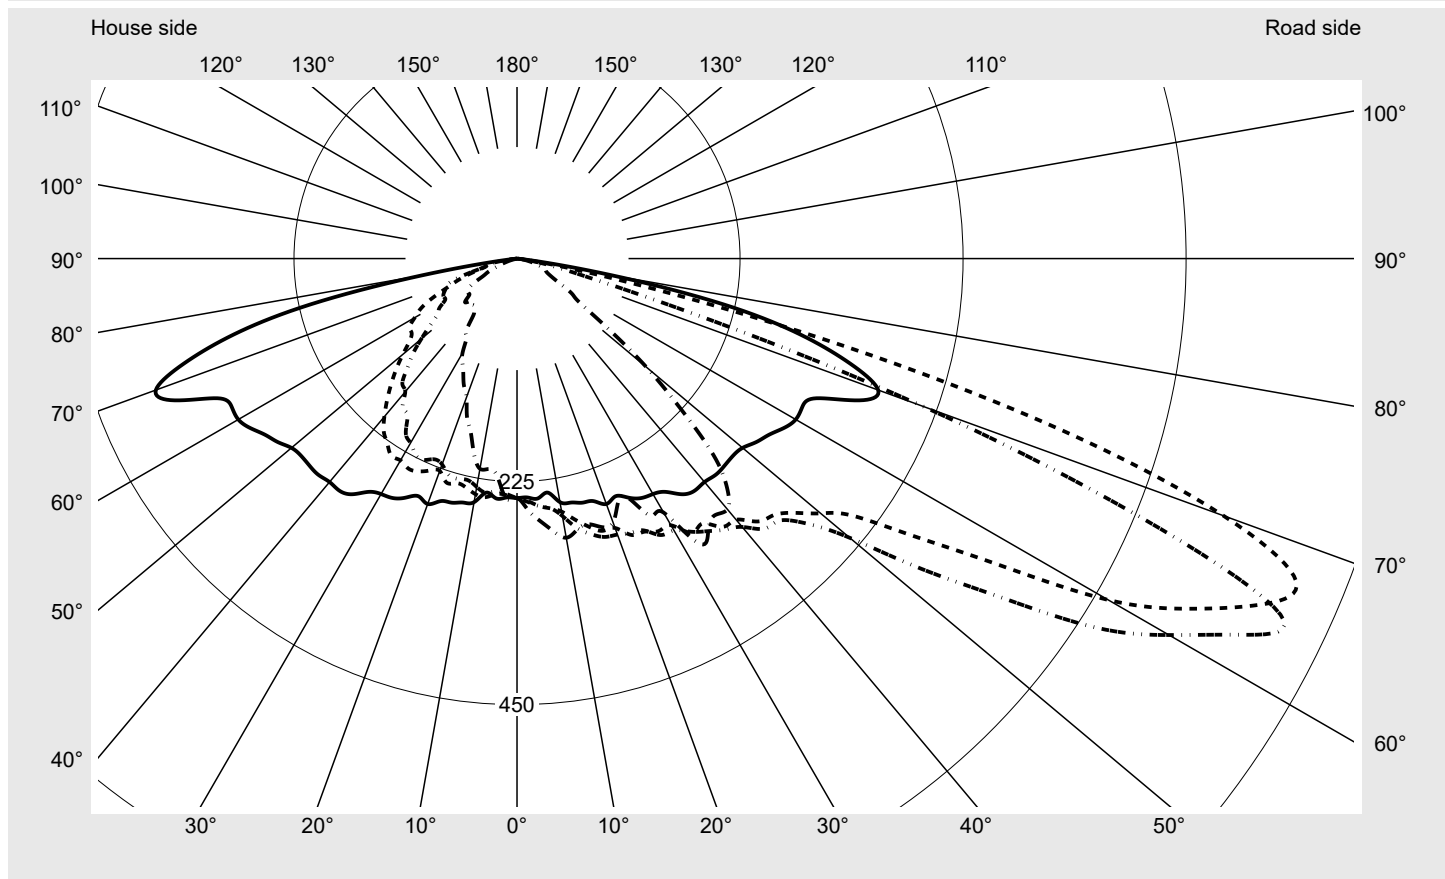

Photometric test report

Family
Streetlight 21 micro LED

Order number: 5XE1C61D08CB
EAN: 4058352739853

LP number
59081_1117

Version post-top or side-entry mounting
Optic asymmetric, wide distribution (ST0.8a)
Cover toughened safety glass
Lamps LED 2700 K | CRI ≥ 70
Controlgear ECG SITECO iQ
Rated values Net luminous flux = 2570 lm
Power consumption = 19.4 W
Luminous efficacy = 132.5 lm/W

serial
documentation
16.05.2023

siteco

Luminous intensity in cd/klm

C180-0

C200-20

C205-25

C270-90

Imax: 851 cd/klm

Luminaire output ratios

Eta	100.0%
Eta 0° - 90°	100.0%
Eta 90° - 180°	0.0%

Luminous intensity class acc. to EN13201-2

Class:	G3
Imax 70°	826.1
Imax 80°	99.6
Imax 90°	0.0
Imax >90°	0.0
Imax >95°	0.0

Measurement conditions

DIN EN 13032 and DIN 5032

Photometric test report

Family Streetlight 21 micro LED	Order number: 5XE1C61D08CB EAN: 4058352739853	LP number 59081_1117
---	--	--------------------------------

Envelope curve in cd/klm **KMK 67.5°** **KMK 65°** **KMK 62.5°** **KMK 60°** **siteco**