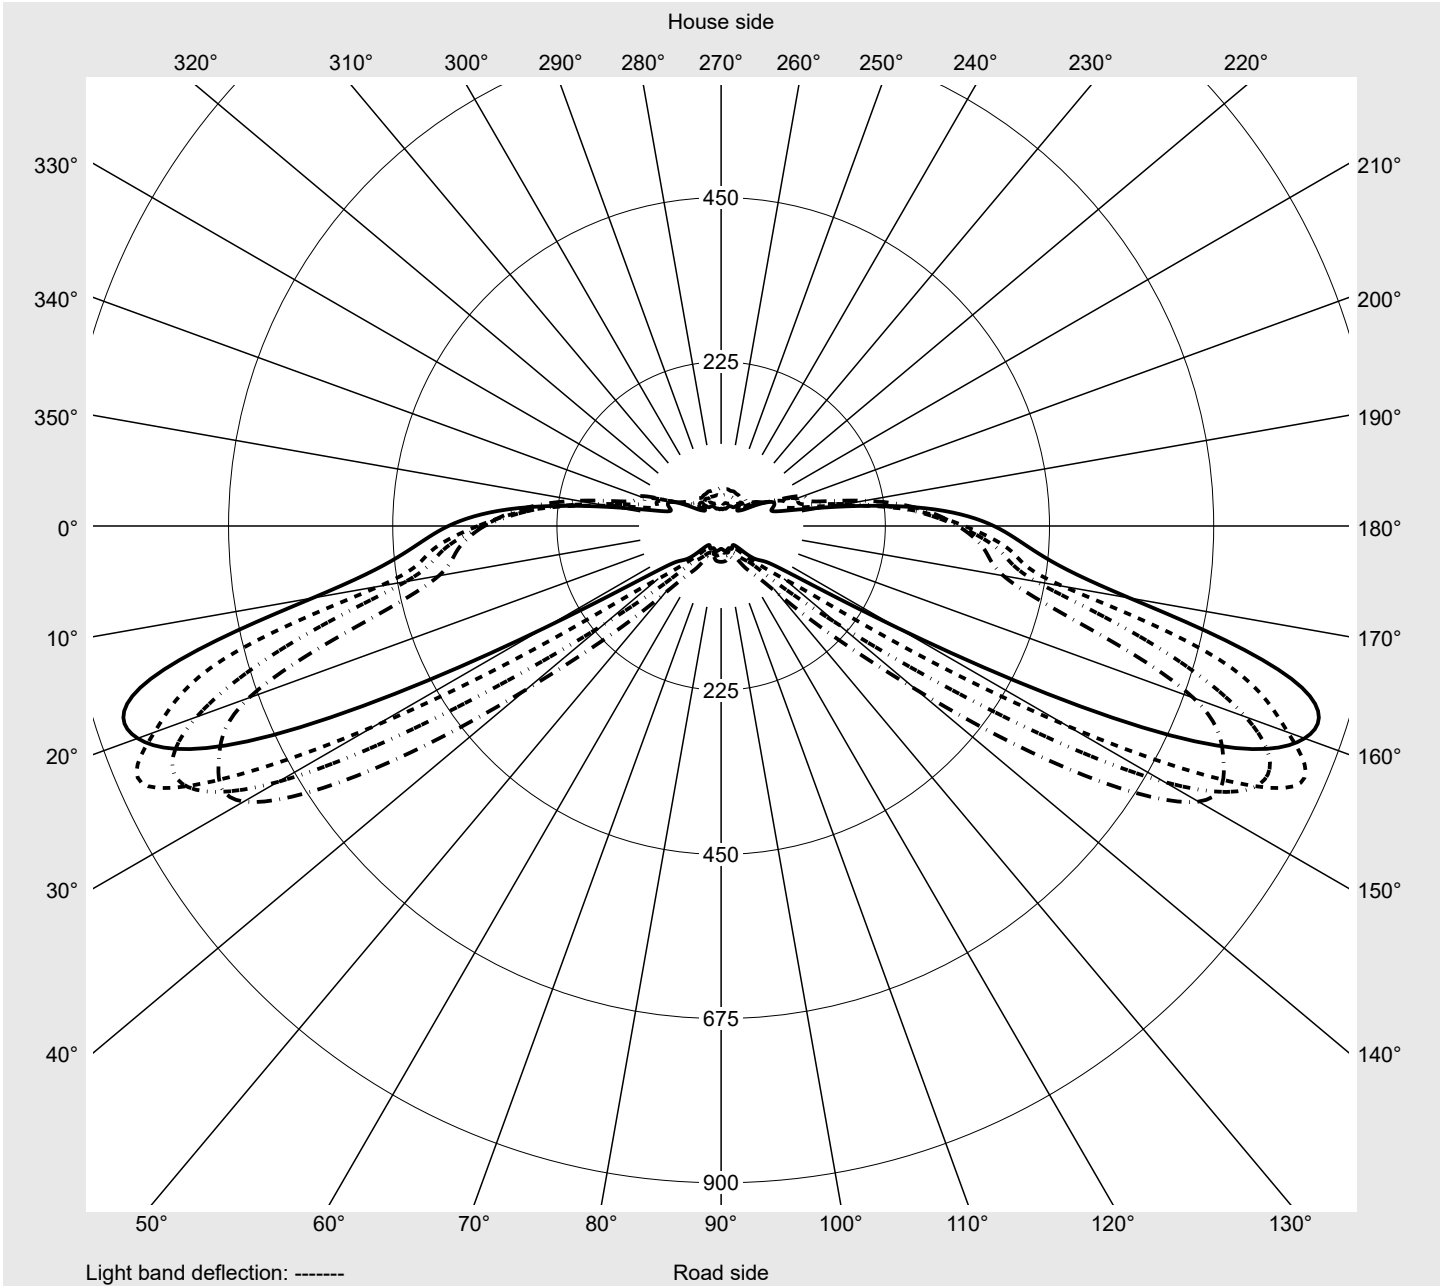

Photometric test report

Family
Streetlight 21 micro LED

Order number: 5XE1C61D08CB
EAN: 4058352739853

LP number
59081_1117

Version post-top or side-entry mounting
Optic asymmetric, wide distribution (ST0.8a)
Cover toughened safety glass
Lamps LED 2700 K | CRI ≥ 70
Controlgear ECG SITECO iQ
Rated values Net luminous flux = 2570 lm
Power consumption = 19.4 W
Luminous efficacy = 132.5 lm/W

Luminaire output ratios

Eta	100.0%
Eta 0° - 90°	100.0%
Eta 90° - 180°	0.0%

Luminous intensity class acc. to EN13201-2

Class:	G3
Imax 70°	826.1
Imax 80°	99.6
Imax 90°	0.0
Imax >90°	0.0
Imax >95°	0.0

Measurement conditions

DIN EN 13032 and DIN 5032

Photometric test report

Family Streetlight 21 micro LED	Order number: 5XE1C61D08CB EAN: 4058352739853	LP number 59081_1117
---	--	--------------------------------

Envelope curve in cd/klm **KMK 67.5°** **KMK 65°** **KMK 62.5°** **KMK 60°** **siteco**