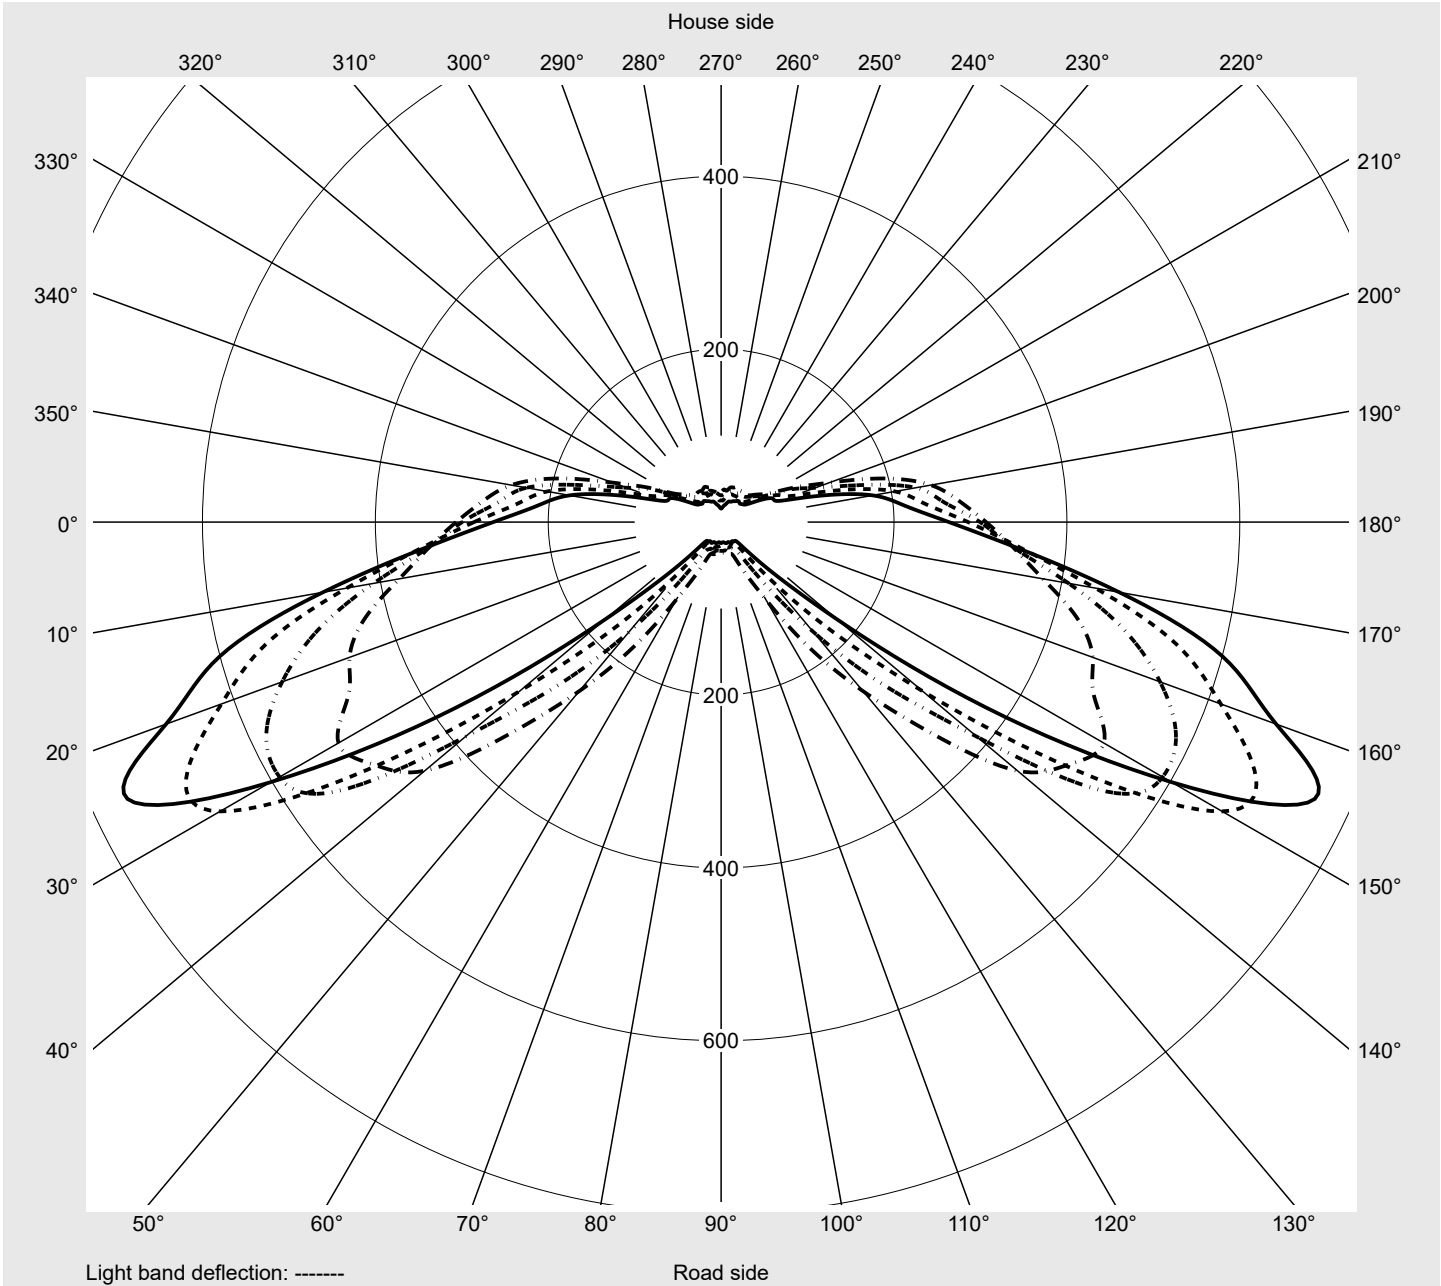

Photometric test report

Family Streetlight 21 micro LED	Order number: 5XE1D41G08CB EAN: 4058352740095	LP number 59076_1156
	Version post-top or side-entry mounting Optic asymmetric, wide distribution (ST1.0a) Cover toughened safety glass Lamps LED 4000 K CRI ≥ 70 Controlgear ECG SITECO iQ Rated values Net luminous flux = 2980 lm Power consumption = 19.4 W Luminous efficacy = 153.6 lm/W	serial documentation 16.05.2023

Luminous intensity in cd/klm C180-0 C205-25 C210-30 C270-90 **Imax: 758 cd/klm**

Luminaire output ratios	
Eta	100.0%
Eta 0° - 90°	100.0%
Eta 90° - 180°	0.0%
Measurement conditions	
DIN EN 13032 and DIN 5032	

Luminous intensity class acc. to EN13201-2	
Class:	G3
Imax 70°	757.8
Imax 80°	95.1
Imax 90°	0.0
Imax >90°	0.0
Imax >95°	0.0

Photometric test report

Family Streetlight 21 micro LED	Order number: 5XE1D41G08CB EAN: 4058352740095	LP number 59076_1156
---	--	--------------------------------

Envelope curve in cd/klm **KMK 70°** **KMK 67.5°** **KMK 65°** **KMK 62.5°** **siteco**

Photometric test report

Family Streetlight 21 micro LED	Order number: 5XE1D41G08CB EAN: 4058352740095	LP number 59076_1156
Table of values for luminous intensities		Maximum luminous intensity