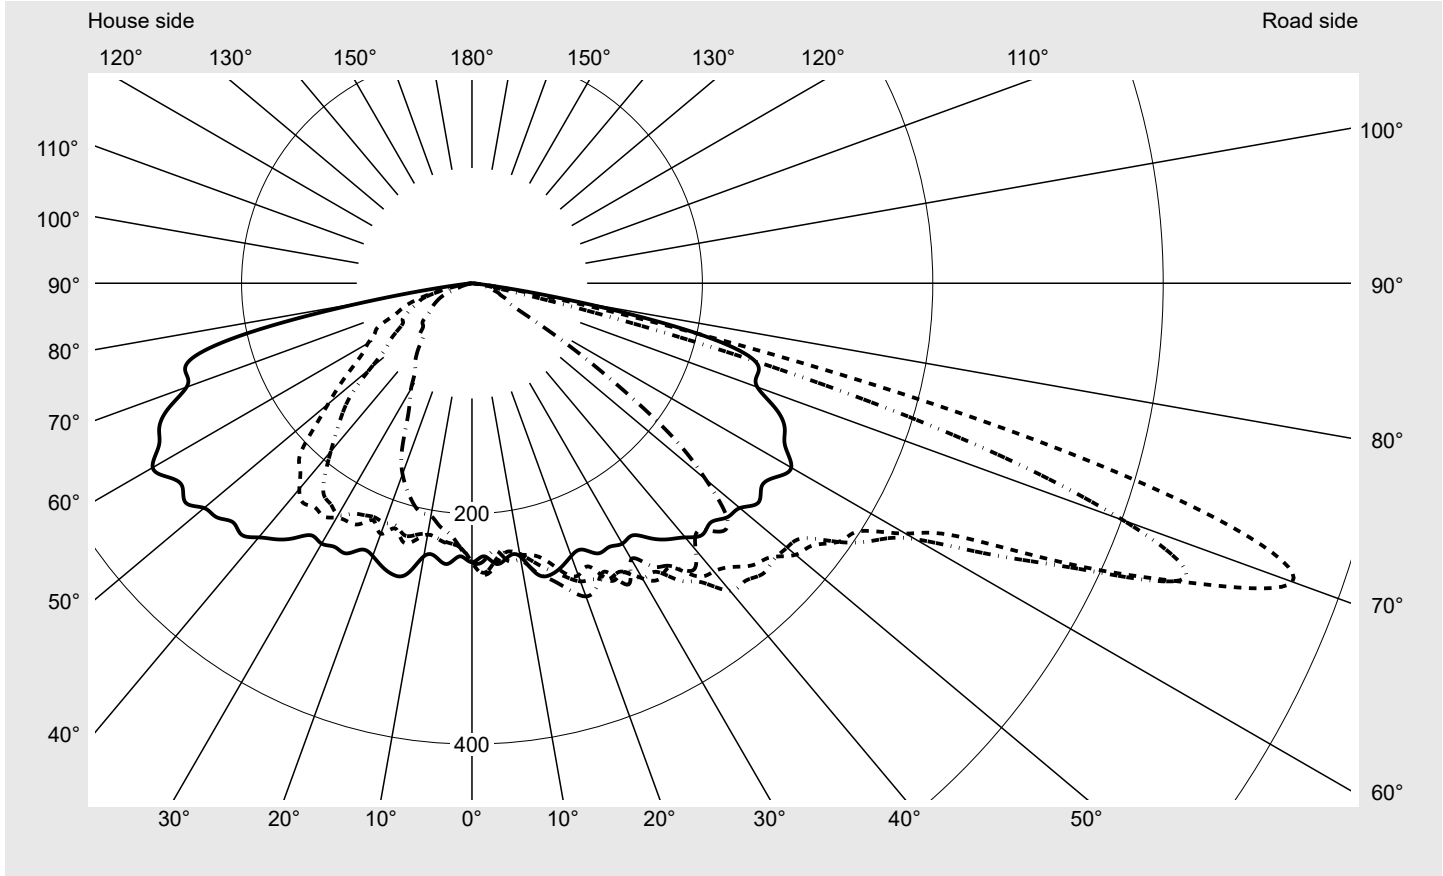

Photometric test report

Family Streetlight 21 micro LED	Order number: 5XE1D41G08CB EAN: 4058352740095	LP number 59076_1156
	Version post-top or side-entry mounting Optic asymmetric, wide distribution (ST1.0a) Cover toughened safety glass Lamps LED 4000 K CRI ≥ 70 Controlgear ECG SITECO iQ Rated values Net luminous flux = 2980 lm Power consumption = 19.4 W Luminous efficacy = 153.6 lm/W	serial documentation 16.05.2023

Luminous intensity in cd/klm C180-0 C205-25 C210-30 C270-90 **Imax: 758 cd/klm**

Luminaire output ratios	
Eta	100.0%
Eta 0° - 90°	100.0%
Eta 90° - 180°	0.0%
Measurement conditions	
DIN EN 13032 and DIN 5032	

Luminous intensity class acc. to EN13201-2	
Class:	G3
Imax 70°	757.8
Imax 80°	95.1
Imax 90°	0.0
Imax >90°	0.0
Imax >95°	0.0

Photometric test report

Family Streetlight 21 micro LED	Order number: 5XE1D41G08CB EAN: 4058352740095	LP number 59076_1156
---	--	--------------------------------

Envelope curve in cd/klm **KMK 70°** **KMK 67.5°** **KMK 65°** **KMK 62.5°** **siteco**

Photometric test report

Family Streetlight 21 micro LED	Order number: 5XE1D41G08CB EAN: 4058352740095	LP number 59076_1156
Table of values for luminous intensities		Maximum luminous intensity