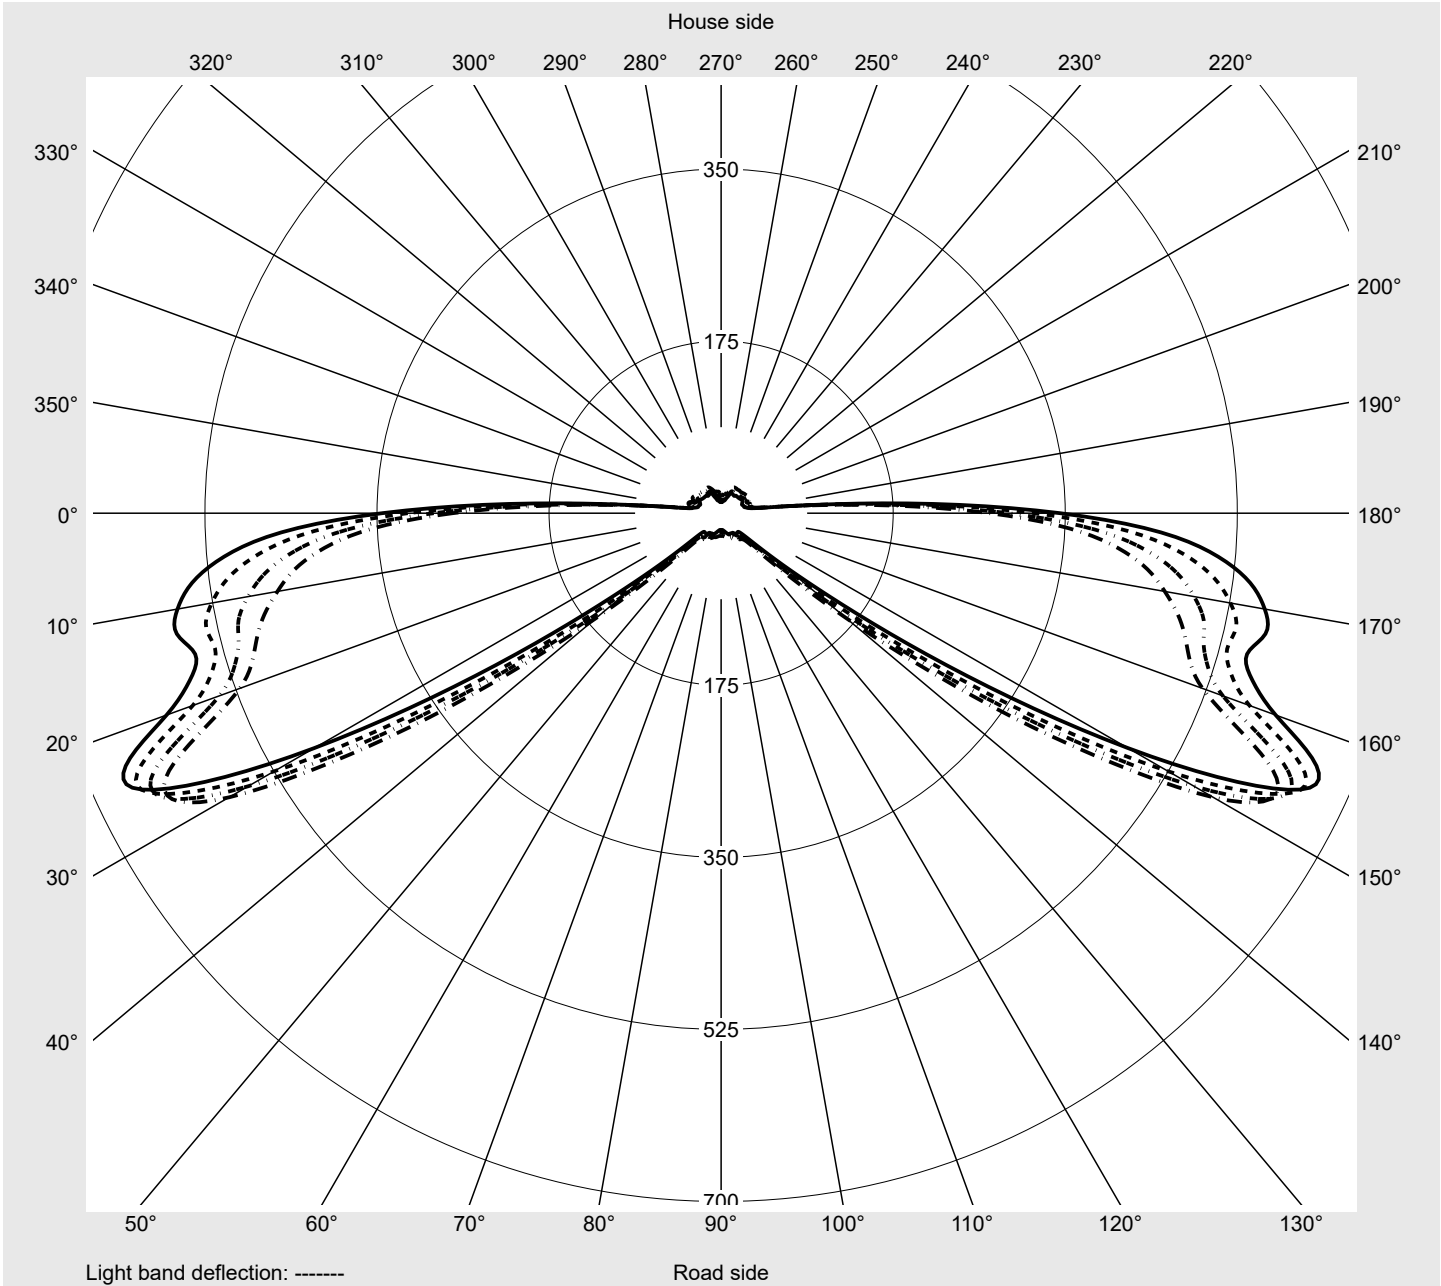

Photometric test report

Family Streetlight 21 mini easy LED	Order number: 5XE6B37N08GB EAN: 4058352897324	LP number 59065_1142
	Version	post-top or side-entry mounting, NEMA 7 pin (DALI)
	Optic	asymmetric, wide distribution (ST0.5a)
	Cover	toughened safety glass
	Lamps	LED 3000 K CRI ≥ 70
	Controlgear	ECG-DALI Plus
Rated values	Net luminous flux = 5940 lm Power consumption = 40.4 W Luminous efficacy = 147 lm/W	serial documentation 16.06.2023
		

Luminous intensity in cd/klm
C180-0
C205-25
C207.5-27.5
C270-90
Imax: 661 cd/klm

Luminaire output ratios

Eta	100.0%
Eta 0° - 90°	100.0%
Eta 90° - 180°	0.0%

Luminous intensity class acc. to EN13201-2

Class:	G3
Imax 70°	629.6
Imax 80°	99.6
Imax 90°	0.0
Imax >90°	0.0
Imax >95°	0.0

Measurement conditions

DIN EN 13032 and DIN 5032

Photometric test report

Family Streetlight 21 mini easy LED	Order number: 5XE6B37N08GB EAN: 4058352897324	LP number 59065_1142
---	--	--------------------------------

Envelope curve in cd/klm **KMK 73°** **KMK 72°** **KMK 71°** **KMK 70°** **siteco**

Photometric test report

Family Streetlight 21 mini easy LED	Order number: 5XE6B37N08GB EAN: 4058352897324	LP number 59065_1142
Table of values for luminous intensities		Maximum luminous intensity
		siteco