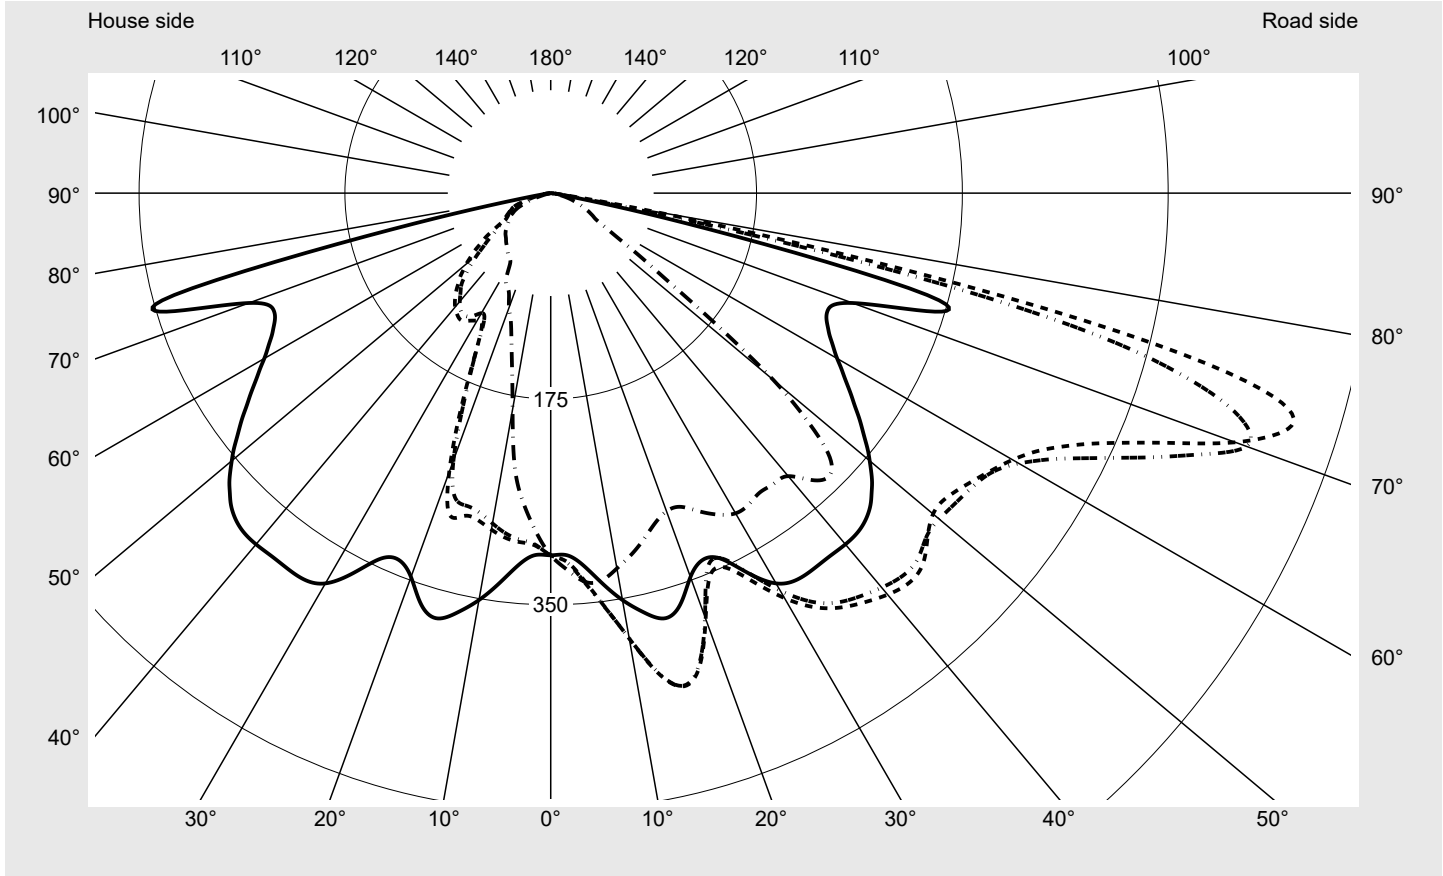

Photometric test report

Family Streetlight 21 mini easy LED	Order number: 5XE6B37N08GB EAN: 4058352897324	LP number 59065_1142
	Version	post-top or side-entry mounting, NEMA 7 pin (DALI)
	Optic	asymmetric, wide distribution (ST0.5a)
	Cover	toughened safety glass
	Lamps	LED 3000 K CRI ≥ 70
	Controlgear	ECG-DALI Plus
Rated values	Net luminous flux = 5940 lm Power consumption = 40.4 W Luminous efficacy = 147 lm/W	serial documentation 16.06.2023
		

Luminous intensity in cd/klm
C180-0
C205-25
C207.5-27.5
C270-90
Imax: 661 cd/klm

Luminaire output ratios

Eta	100.0%
Eta 0° - 90°	100.0%
Eta 90° - 180°	0.0%

Luminous intensity class acc. to EN13201-2

Class:	G3
Imax 70°	629.6
Imax 80°	99.6
Imax 90°	0.0
Imax >90°	0.0
Imax >95°	0.0

Envelope curve in cd/klm **KMK 73°** **KMK 72°** **KMK 71°** **KMK 70°** **siteco**

Photometric test report

Family Streetlight 21 mini easy LED	Order number: 5XE6B37N08GB EAN: 4058352897324	LP number 59065_1142
Table of values for luminous intensities		Maximum luminous intensity
		siteco