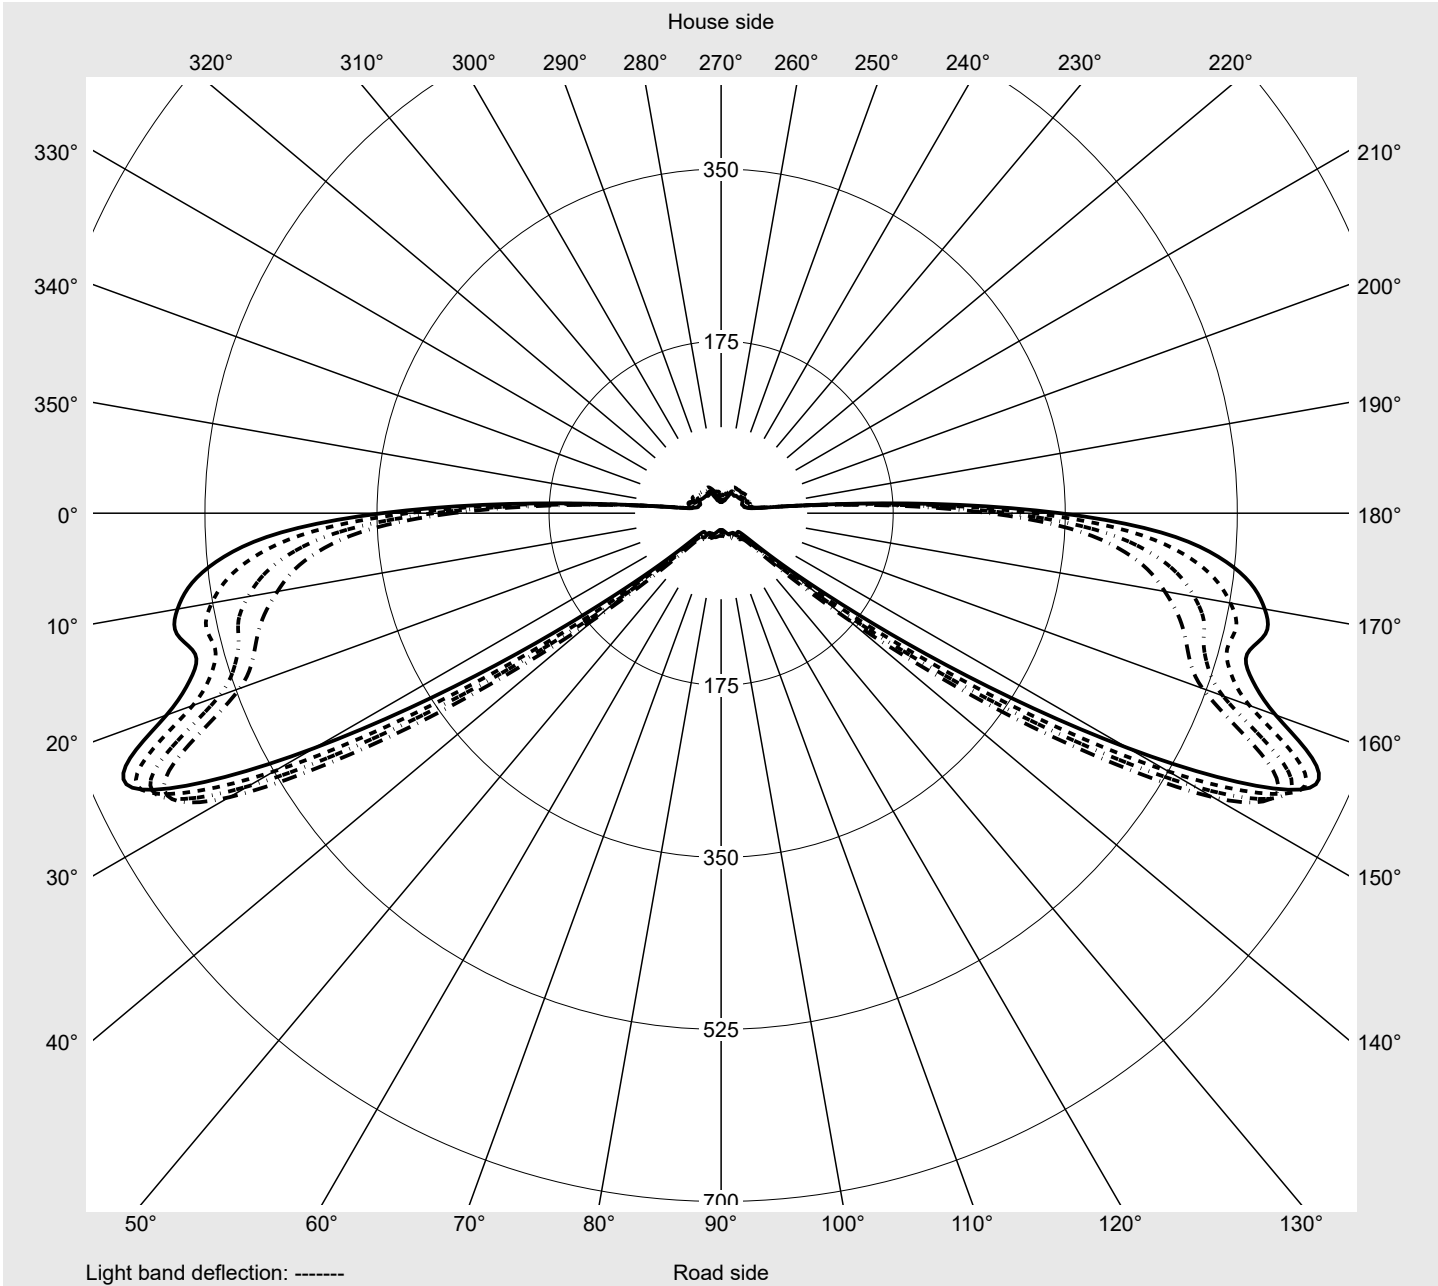

Photometric test report

Family Streetlight 21 mini easy LED	Order number: 5XE6B47N08GB EAN: 4058352897355	LP number 59065_1146
	Version	post-top or side-entry mounting, NEMA 7 pin (DALI)
	Optic	asymmetric, wide distribution (ST0.5a)
	Cover	toughened safety glass
	Lamps	LED 4000 K CRI ≥ 70
	Controlgear	ECG-DALI Plus
Rated values	Net luminous flux = 6180 lm Power consumption = 40.4 W Luminous efficacy = 153 lm/W	serial documentation 16.06.2023
		

Luminous intensity in cd/klm
C180-0
C205-25
C207,5-27,5
C270-90
Imax: 661 cd/klm

Luminaire output ratios

Eta	100.0%
Eta 0° - 90°	100.0%
Eta 90° - 180°	0.0%

Luminous intensity class acc. to EN13201-2

Class:	G3
Imax 70°	629.6
Imax 80°	99.6
Imax 90°	0.0
Imax >90°	0.0
Imax >95°	0.0

Measurement conditions

DIN EN 13032 and DIN 5032

Photometric test report

Family Streetlight 21 mini easy LED	Order number: 5XE6B47N08GB EAN: 4058352897355	LP number 59065_1146
---	--	--------------------------------

Envelope curve in cd/klm **KMK 73°** **KMK 72°** **KMK 71°** **KMK 70°** **siteco**

Photometric test report

Family Streetlight 21 mini easy LED	Order number: 5XE6B47N08GB EAN: 4058352897355	LP number 59065_1146
Table of values for luminous intensities		Maximum luminous intensity
		siteco