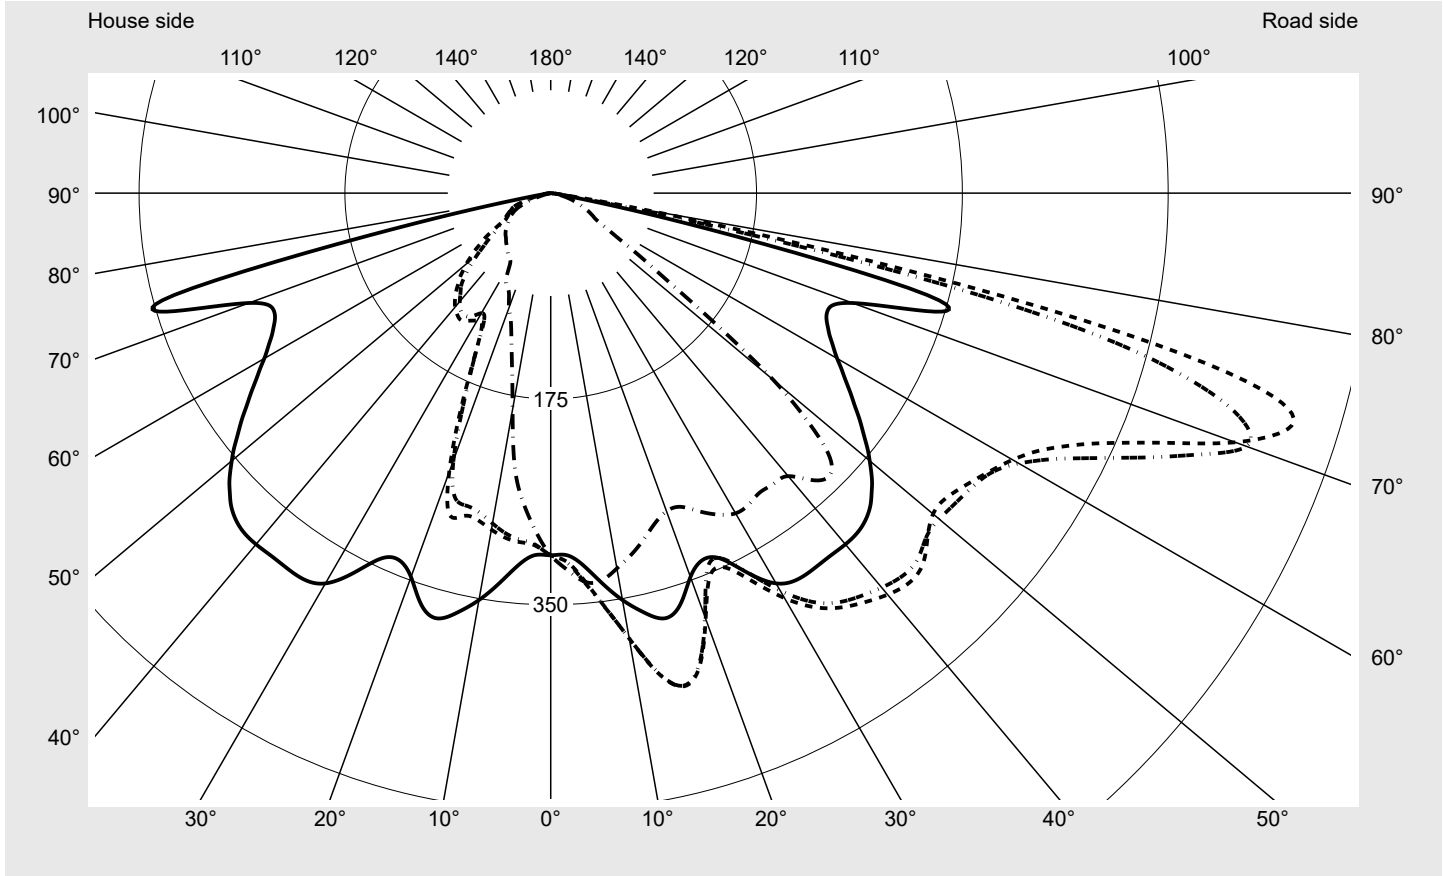

Photometric test report

Family Streetlight 21 mini easy LED	Order number: 5XE6B47N08GB EAN: 4058352897355	LP number 59065_1146
	Version	post-top or side-entry mounting, NEMA 7 pin (DALI)
	Optic	asymmetric, wide distribution (ST0.5a)
	Cover	toughened safety glass
	Lamps	LED 4000 K CRI ≥ 70
	Controlgear	ECG-DALI Plus
Rated values	Net luminous flux = 6180 lm Power consumption = 40.4 W Luminous efficacy = 153 lm/W	serial documentation 16.06.2023
		

Luminous intensity in cd/klm
C180-0
C205-25
C207,5-27,5
C270-90
Imax: 661 cd/klm

Luminaire output ratios

Eta	100.0%
Eta 0° - 90°	100.0%
Eta 90° - 180°	0.0%

Luminous intensity class acc. to EN13201-2

Class:	G3
Imax 70°	629.6
Imax 80°	99.6
Imax 90°	0.0
Imax >90°	0.0
Imax >95°	0.0