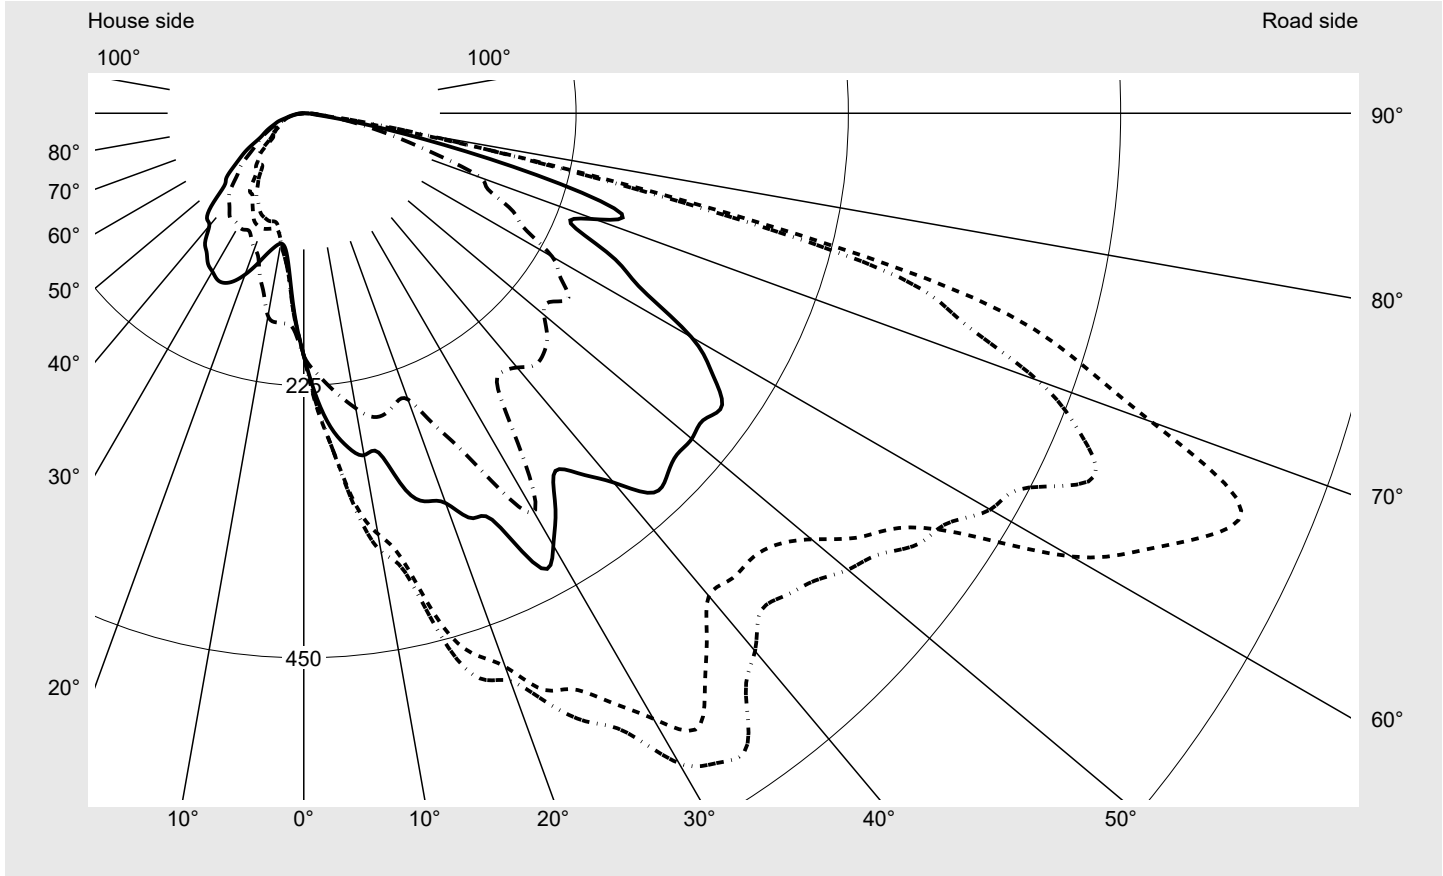

Photometric test report

Family Streetlight 11 mini LED	Order number: 5XC2F11Y08HE EAN: 4058352949702	LP number 58932_176
	Version post-top or side-entry mounting, Smart Interface up/down Optic pedestrian crossing, asymmetric right distribution (PC-R) Cover transparent, PMMA Lamps LED 1800 K CRI ≥ 70 Controlgear ECG SITECO iQ - DALI2 Rated values Net luminous flux = 4490 lm Power consumption = 58.3 W Luminous efficacy = 77 lm/W	serial documentation 27.07.2023

Luminous intensity in cd/klm C180-0 C205-25 C210-30 C270-90 **Imax: 835 cd/klm**

Luminaire output ratios

Eta	100.0%
Eta 0° - 90°	100.0%
Eta 90° - 180°	0.0%

Luminous intensity class acc. to EN13201-2

Class:	G3
Imax 70°	745.4
Imax 80°	99.8
Imax 90°	0.0
Imax >90°	0.0
Imax >95°	0.0

Envelope curve in cd/klm **KMK 67.5°** **KMK 65°** **KMK 62.5°** **KMK 60°** **siteco**

Photometric test report

Family Streetlight 11 mini LED	Order number: 5XC2F11Y08HE EAN: 4058352949702	LP number 58932_176
Table of values for luminous intensities		Maximum luminous intensity
		siteco