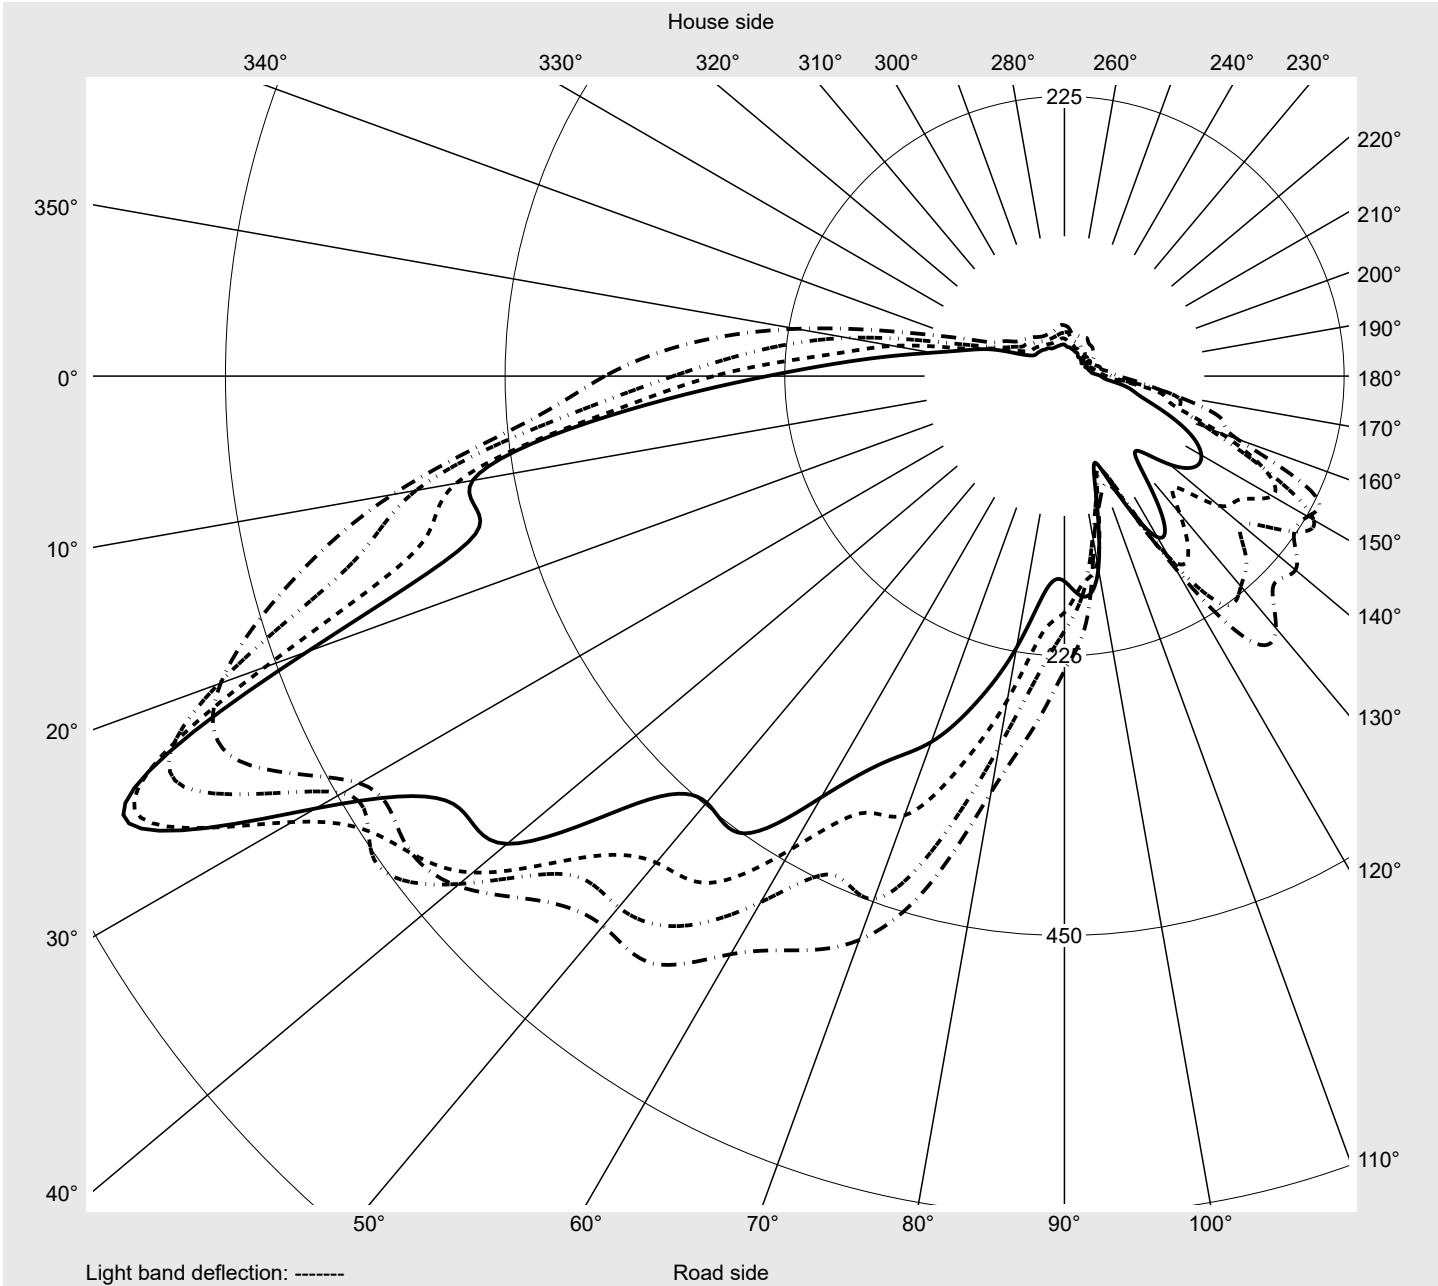

Photometric test report

Family Streetlight 11 mini LED	Order number: 5XC2F11Y08HE EAN: 4058352949702	LP number 58932_176
	Version post-top or side-entry mounting, Smart Interface up/down Optic pedestrian crossing, asymmetric right distribution (PC-R) Cover transparent, PMMA Lamps LED 1800 K CRI ≥ 70 Controlgear ECG SITECO iQ - DALI2 Rated values Net luminous flux = 4490 lm Power consumption = 58.3 W Luminous efficacy = 77 lm/W	serial documentation 27.07.2023

Luminous intensity in cd/klm C180-0 C205-25 C210-30 C270-90 **Imax: 835 cd/klm**

Luminaire output ratios

Eta	100.0%
Eta 0° - 90°	100.0%
Eta 90° - 180°	0.0%

Luminous intensity class acc. to EN13201-2

Class:	G3
Imax 70°	745.4
Imax 80°	99.8
Imax 90°	0.0
Imax >90°	0.0
Imax >95°	0.0

Measurement conditions

DIN EN 13032 and DIN 5032

Photometric test report

Family Streetlight 11 mini LED	Order number: 5XC2F11Y08HE EAN: 4058352949702	LP number 58932_176
--	--	--------------------------------------

Envelope curve in cd/klm **KMK 67.5°** **KMK 65°** **KMK 62.5°** **KMK 60°** **siteco**

Photometric test report

Family Streetlight 11 mini LED	Order number: 5XC2F11Y08HE EAN: 4058352949702	LP number 58932_176
Table of values for luminous intensities		Maximum luminous intensity
		siteco