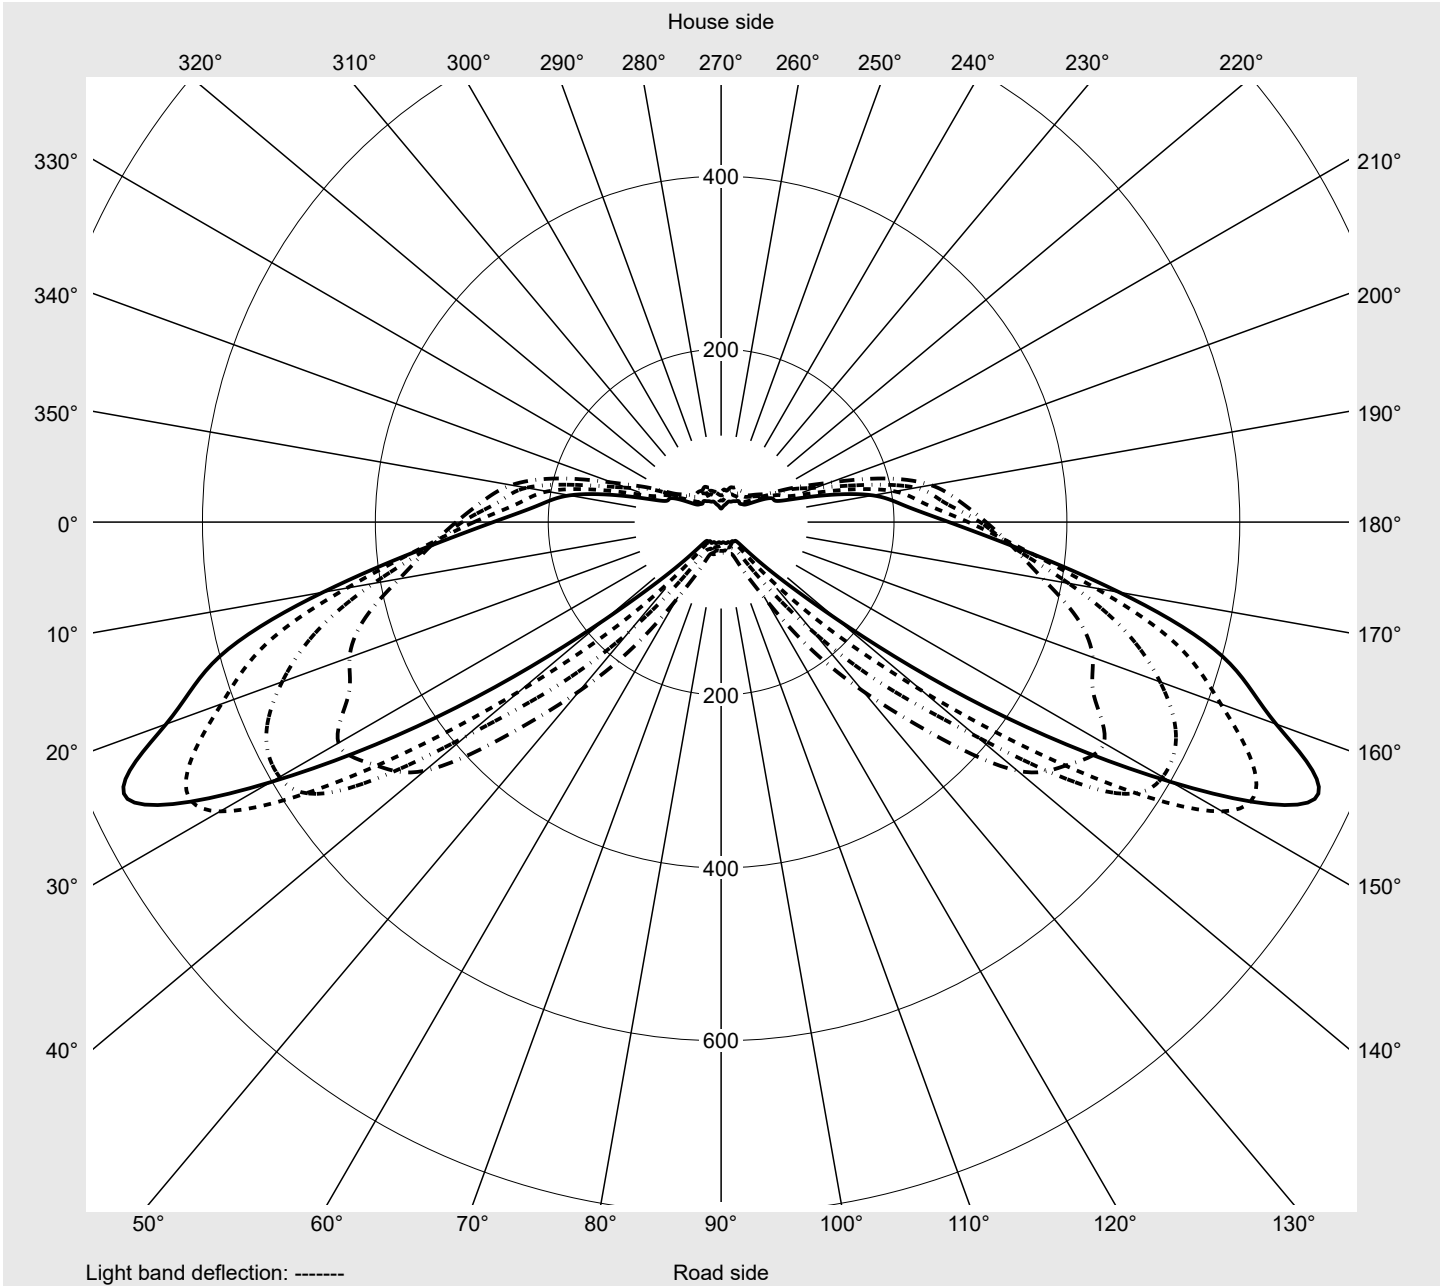

Photometric test report

Family Streetlight 21 micro LED	Order number: 5XE1D41Y08DB EAN: 4058352909690	LP number 59076_1326
	Version post-top or side-entry mounting, Smart Interface up/down Optic asymmetric, wide distribution (ST1.0a) Cover toughened safety glass	serial documentation 09.08.2023
	Lamps LED 4000 K CRI ≥ 70 Controlgear EVG SITECO iQ - Smart Interface Rated values Net luminous flux = 5280 lm Power consumption = 39.1 W Luminous efficacy = 135 lm/W	

Luminous intensity in cd/klm C180-0 C205-25 C210-30 C270-90 **Imax: 758 cd/klm**

Luminaire output ratios

Eta	100.0%
Eta 0° - 90°	100.0%
Eta 90° - 180°	0.0%

Luminous intensity class acc. to EN13201-2

Class:	G3
Imax 70°	757.8
Imax 80°	95.1
Imax 90°	0.0
Imax >90°	0.0
Imax >95°	0.0

Measurement conditions

DIN EN 13032 and DIN 5032

Photometric test report

Family Streetlight 21 micro LED	Order number: 5XE1D41Y08DB EAN: 4058352909690	LP number 59076_1326
---	--	--------------------------------

Envelope curve in cd/klm **KMK 70°** **KMK 67.5°** **KMK 65°** **KMK 62.5°** **siteco**

Photometric test report

Family Streetlight 21 micro LED	Order number: 5XE1D41Y08DB EAN: 4058352909690	LP number 59076_1326
---	--	--------------------------------