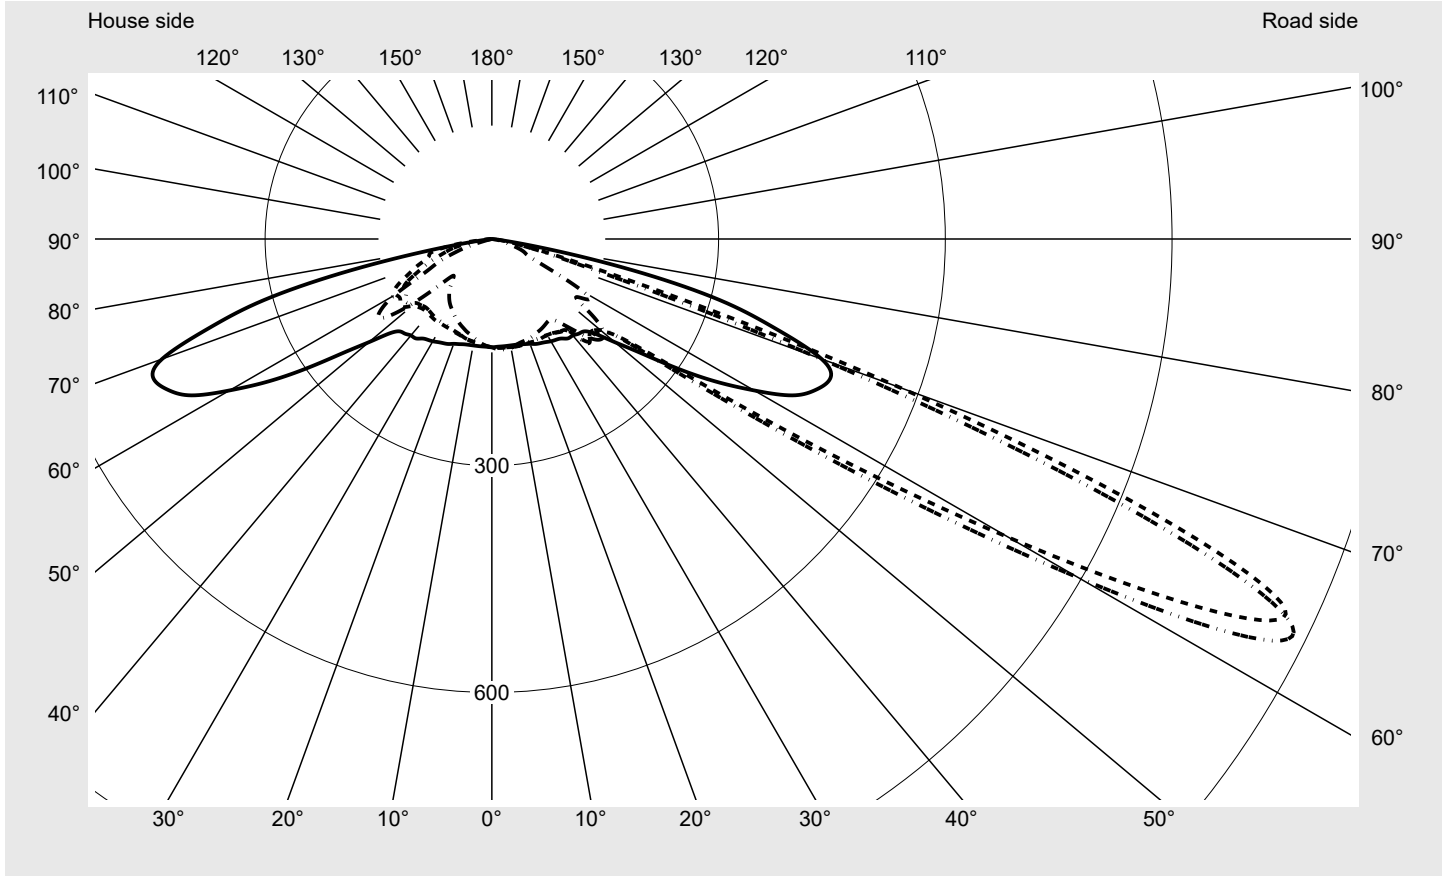

Photometric test report

Family Streetlight 21 micro LED	Order number: 5XE1P31Y08CB EAN: 4058352923146	LP number 59337_559
	Version post-top or side-entry mounting, Smart Interface up/down Optic asymmetric, wide distribution (ST1.5a) Cover toughened safety glass Lamps LED 3000 K CRI ≥ 70 Controlgear EVG SITECO iQ - Smart Interface Rated values Net luminous flux = 2840 lm Power consumption = 19.1 W Luminous efficacy = 148.7 lm/W	serial documentation 09.08.2023

Luminous intensity in cd/klm C180-0 C215-35 C217,5-37,5 C270-90 **Imax: 1158 cd/klm**

Luminaire output ratios

Eta	100.0%
Eta 0° - 90°	100.0%
Eta 90° - 180°	0.0%

Luminous intensity class acc. to EN13201-2

Class:	---
Imax 70°	798.1
Imax 80°	214.2
Imax 90°	0.0
Imax >90°	0.0
Imax >95°	0.0

Measurement conditions

DIN EN 13032 and DIN 5032

Photometric test report

Family Streetlight 21 micro LED	Order number: 5XE1P31Y08CB EAN: 4058352923146	LP number 59337_559
---	--	-------------------------------

Envelope curve in cd/klm **KMK 65°** **KMK 62.5°** **KMK 60°** **KMK 57.5°** **siteco**

Photometric test report

Family Streetlight 21 micro LED	Order number: 5XE1P31Y08CB EAN: 4058352923146	LP number 59337_559
--	--	--------------------------------------