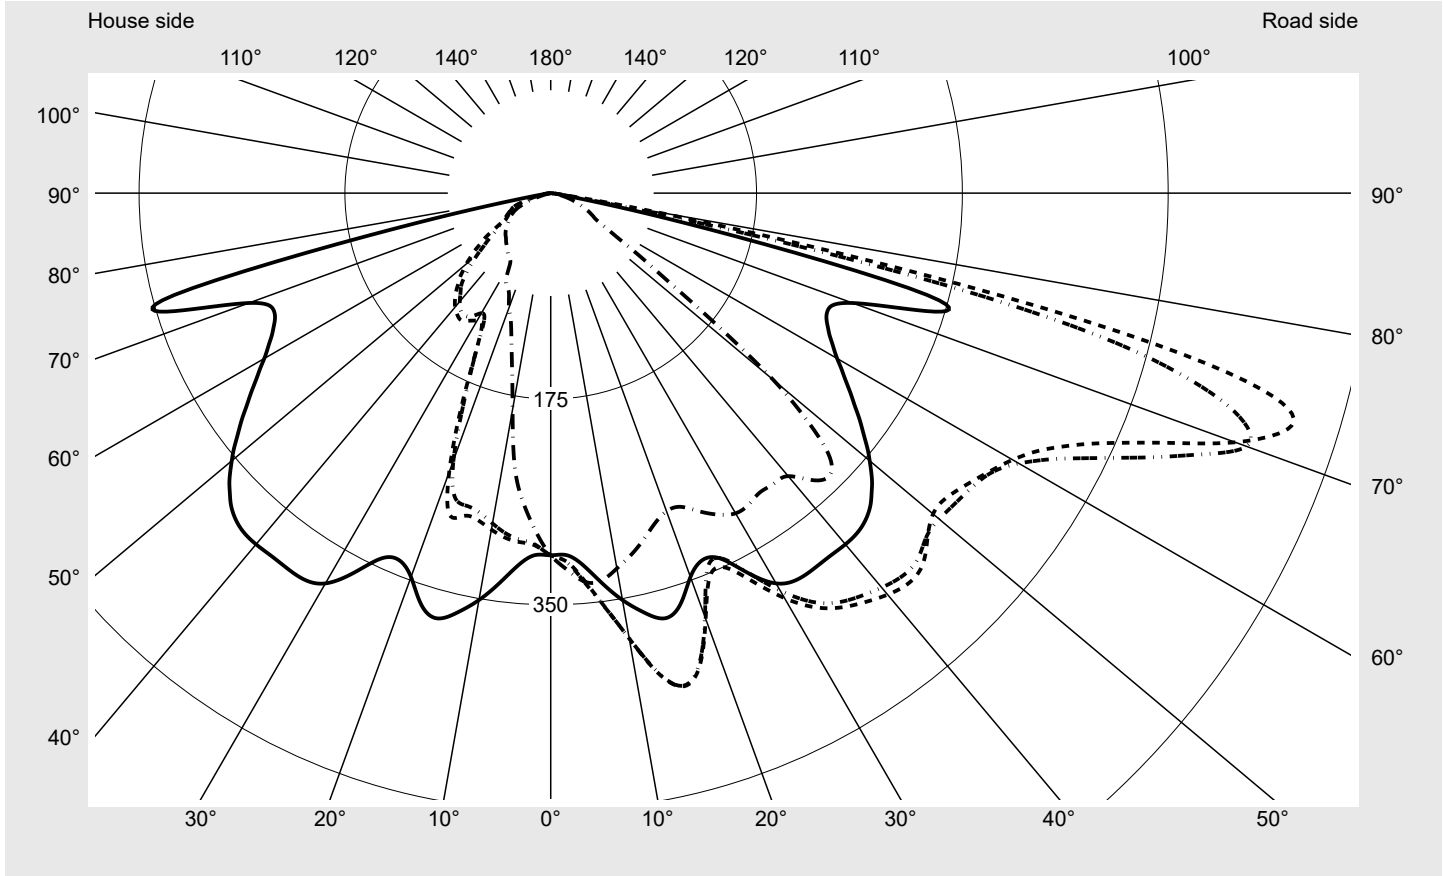

Photometric test report

Family Streetlight 21 mini LED	Order number: 5XE2B31Y08GB EAN: 4058352909898	LP number 59065_1290
	Version post-top or side-entry mounting, Smart Interface up/down Optic asymmetric, wide distribution (ST0.5a) Cover toughened safety glass Lamps LED 3000 K CRI ≥ 70 Controlgear EVG SITECO iQ - Smart Interface Rated values Net luminous flux = 5990 lm Power consumption = 39.8 W Luminous efficacy = 150.5 lm/W	serial documentation 09.08.2023

Luminous intensity in cd/klm C180-0 C205-25 C207,5-27,5 C270-90 **Imax: 661 cd/klm**

Luminaire output ratios

Eta	100.0%
Eta 0° - 90°	100.0%
Eta 90° - 180°	0.0%

Luminous intensity class acc. to EN13201-2

Class:	G3
Imax 70°	629.6
Imax 80°	99.6
Imax 90°	0.0
Imax >90°	0.0
Imax >95°	0.0

Envelope curve in cd/klm **KMK 73°** **KMK 72°** **KMK 71°** **KMK 70°** **siteco**

Photometric test report

Family Streetlight 21 mini LED	Order number: 5XE2B31Y08GB EAN: 4058352909898	LP number 59065_1290
Table of values for luminous intensities		Maximum luminous intensity
		siteco