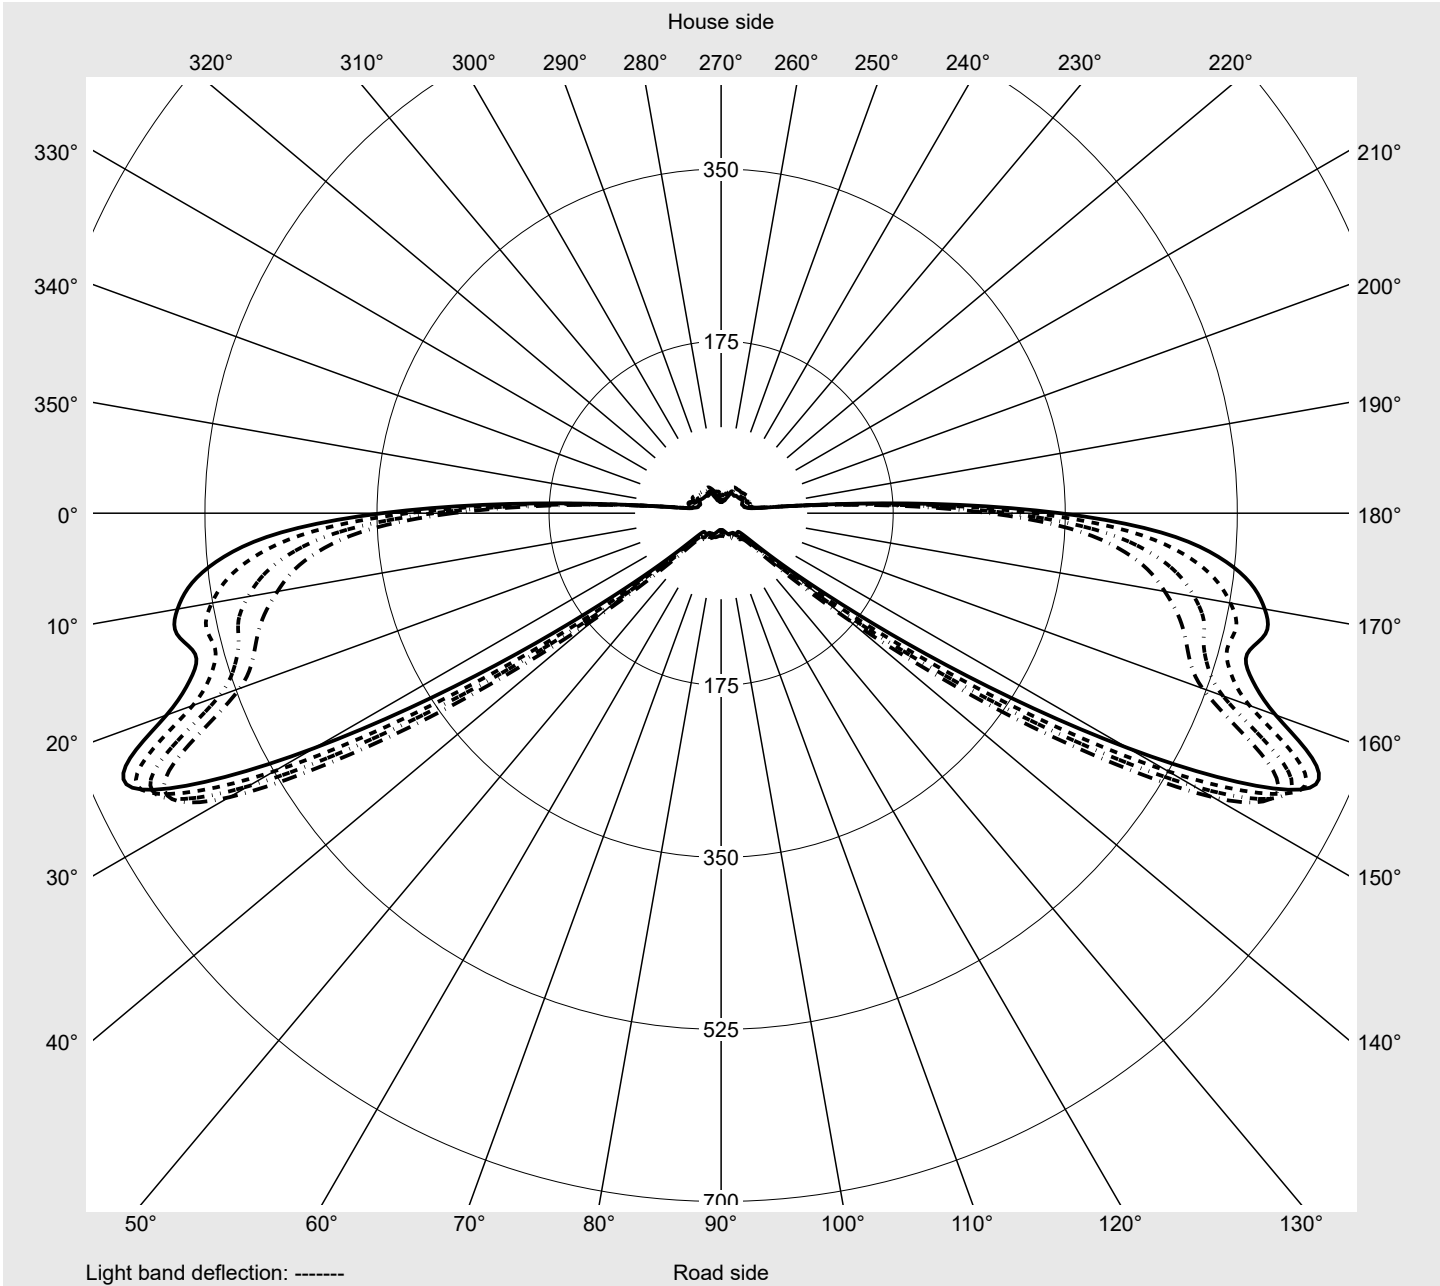

Photometric test report

Family Streetlight 21 mini LED	Order number: 5XE2B31Y08GB EAN: 4058352909898	LP number 59065_1290
	Version post-top or side-entry mounting, Smart Interface up/down Optic asymmetric, wide distribution (ST0.5a) Cover toughened safety glass Lamps LED 3000 K CRI ≥ 70 Controlgear EVG SITECO iQ - Smart Interface Rated values Net luminous flux = 5990 lm Power consumption = 39.8 W Luminous efficacy = 150.5 lm/W	serial documentation 09.08.2023

Luminous intensity in cd/klm C180-0 C205-25 C207,5-27,5 C270-90 **Imax: 661 cd/klm**

Luminaire output ratios

Eta	100.0%
Eta 0° - 90°	100.0%
Eta 90° - 180°	0.0%

Luminous intensity class acc. to EN13201-2

Class:	G3
Imax 70°	629.6
Imax 80°	99.6
Imax 90°	0.0
Imax >90°	0.0
Imax >95°	0.0

Measurement conditions
DIN EN 13032 and DIN 5032

Photometric test report

Family Streetlight 21 mini LED	Order number: 5XE2B31Y08GB EAN: 4058352909898	LP number 59065_1290
--	--	--------------------------------

Envelope curve in cd/klm **KMK 73°** **KMK 72°** **KMK 71°** **KMK 70°** **siteco**

Photometric test report

Family Streetlight 21 mini LED	Order number: 5XE2B31Y08GB EAN: 4058352909898	LP number 59065_1290
Table of values for luminous intensities		Maximum luminous intensity
		siteco