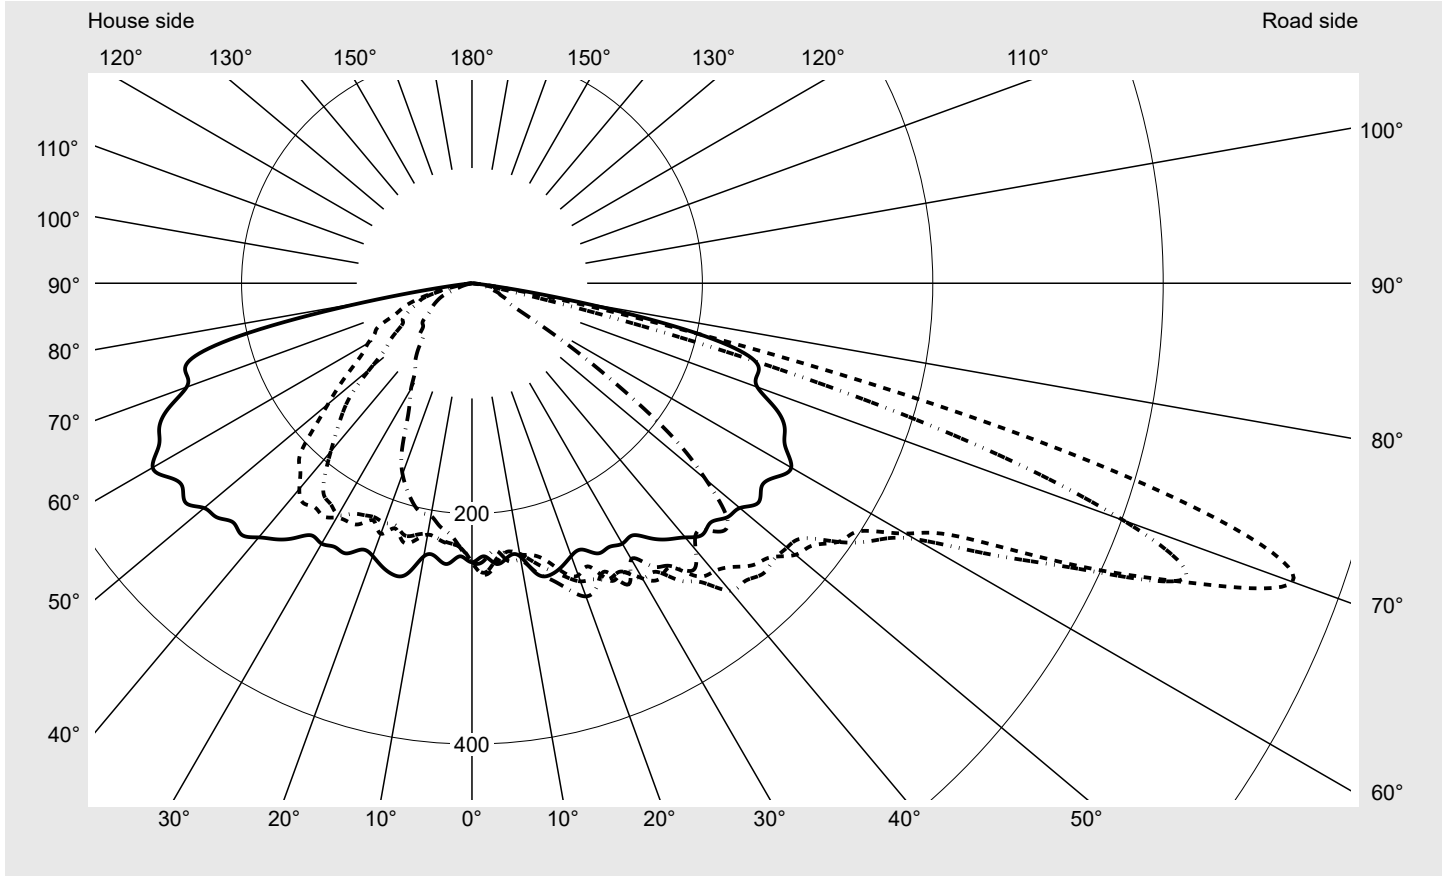

Photometric test report

Family Streetlight 21 mini LED	Order number: 5XE2D21Y08GB EAN: 4058352909942	LP number 59076_1347
	Version post-top or side-entry mounting, Smart Interface up/down Optic asymmetric, wide distribution (ST1.0a) Cover toughened safety glass Lamps LED 2200 K CRI ≥ 70 Controlgear EVG SITECO iQ - Smart Interface Rated values Net luminous flux = 4810 lm Power consumption = 39.8 W Luminous efficacy = 120.9 lm/W	serial documentation 09.08.2023

Luminous intensity in cd/klm C180-0 C205-25 C210-30 C270-90 **Imax: 758 cd/klm**

Luminaire output ratios

Eta	100.0%
Eta 0° - 90°	100.0%
Eta 90° - 180°	0.0%

Luminous intensity class acc. to EN13201-2

Class:	G3
Imax 70°	757.8
Imax 80°	95.1
Imax 90°	0.0
Imax >90°	0.0
Imax >95°	0.0

Measurement conditions

DIN EN 13032 and DIN 5032

Photometric test report

Family Streetlight 21 mini LED	Order number: 5XE2D21Y08GB EAN: 4058352909942	LP number 59076_1347
--	--	--------------------------------

Envelope curve in cd/klm **KMK 70°** **KMK 67.5°** **KMK 65°** **KMK 62.5°** **siteco**

Photometric test report

Family Streetlight 21 mini LED	Order number: 5XE2D21Y08GB EAN: 4058352909942	LP number 59076_1347
Table of values for luminous intensities		Maximum luminous intensity