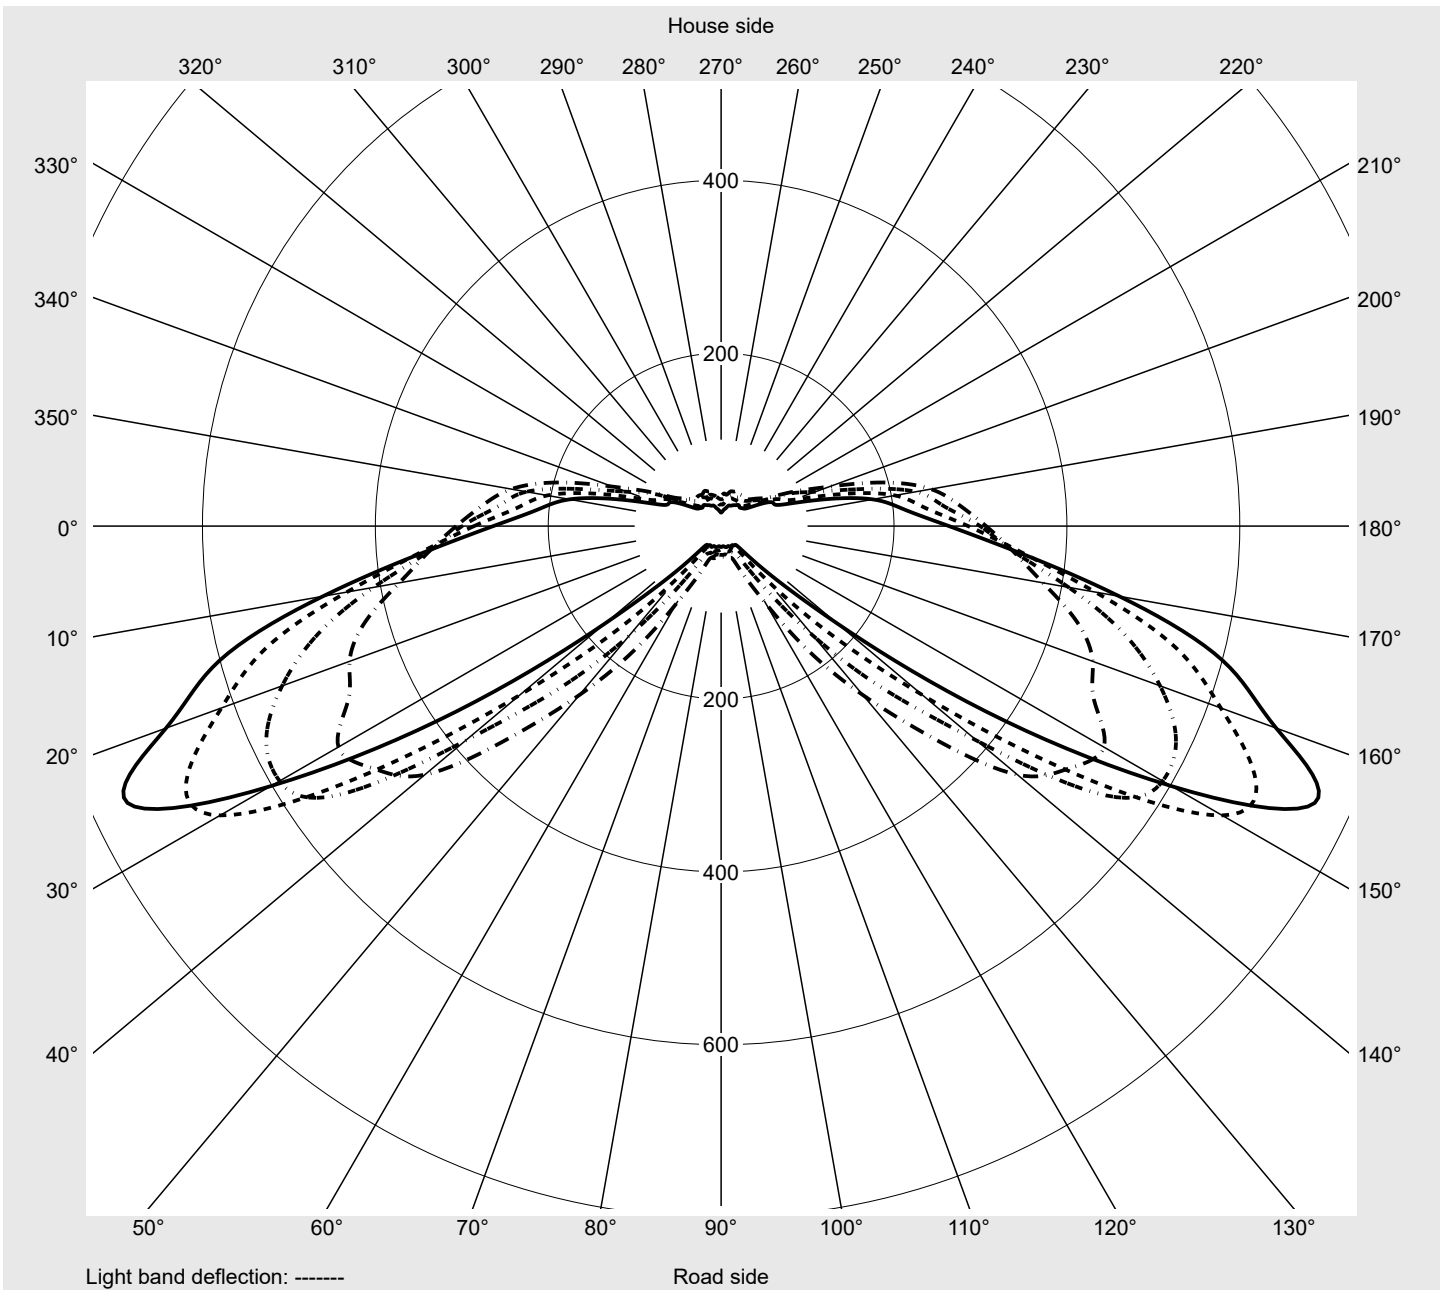

Photometric test report

Family Streetlight 21 mini LED	Order number: 5XE2D21Y08GB EAN: 4058352909942	LP number 59076_1347
	Version post-top or side-entry mounting, Smart Interface up/down Optic asymmetric, wide distribution (ST1.0a) Cover toughened safety glass Lamps LED 2200 K CRI ≥ 70 Controlgear EVG SITECO iQ - Smart Interface Rated values Net luminous flux = 4810 lm Power consumption = 39.8 W Luminous efficacy = 120.9 lm/W	serial documentation 09.08.2023

Luminous intensity in cd/klm C180-0 C205-25 C210-30 C270-90 **Imax: 758 cd/klm**

Luminaire output ratios

Eta	100.0%
Eta 0° - 90°	100.0%
Eta 90° - 180°	0.0%

Luminous intensity class acc. to EN13201-2

Class:	G3
Imax 70°	757.8
Imax 80°	95.1
Imax 90°	0.0
Imax >90°	0.0
Imax >95°	0.0

Measurement conditions

DIN EN 13032 and DIN 5032

Photometric test report

Family Streetlight 21 mini LED	Order number: 5XE2D21Y08GB EAN: 4058352909942	LP number 59076_1347
--	--	--------------------------------

Envelope curve in cd/klm **KMK 70°** **KMK 67.5°** **KMK 65°** **KMK 62.5°** **siteco**

Photometric test report

Family Streetlight 21 mini LED	Order number: 5XE2D21Y08GB EAN: 4058352909942	LP number 59076_1347
Table of values for luminous intensities		Maximum luminous intensity