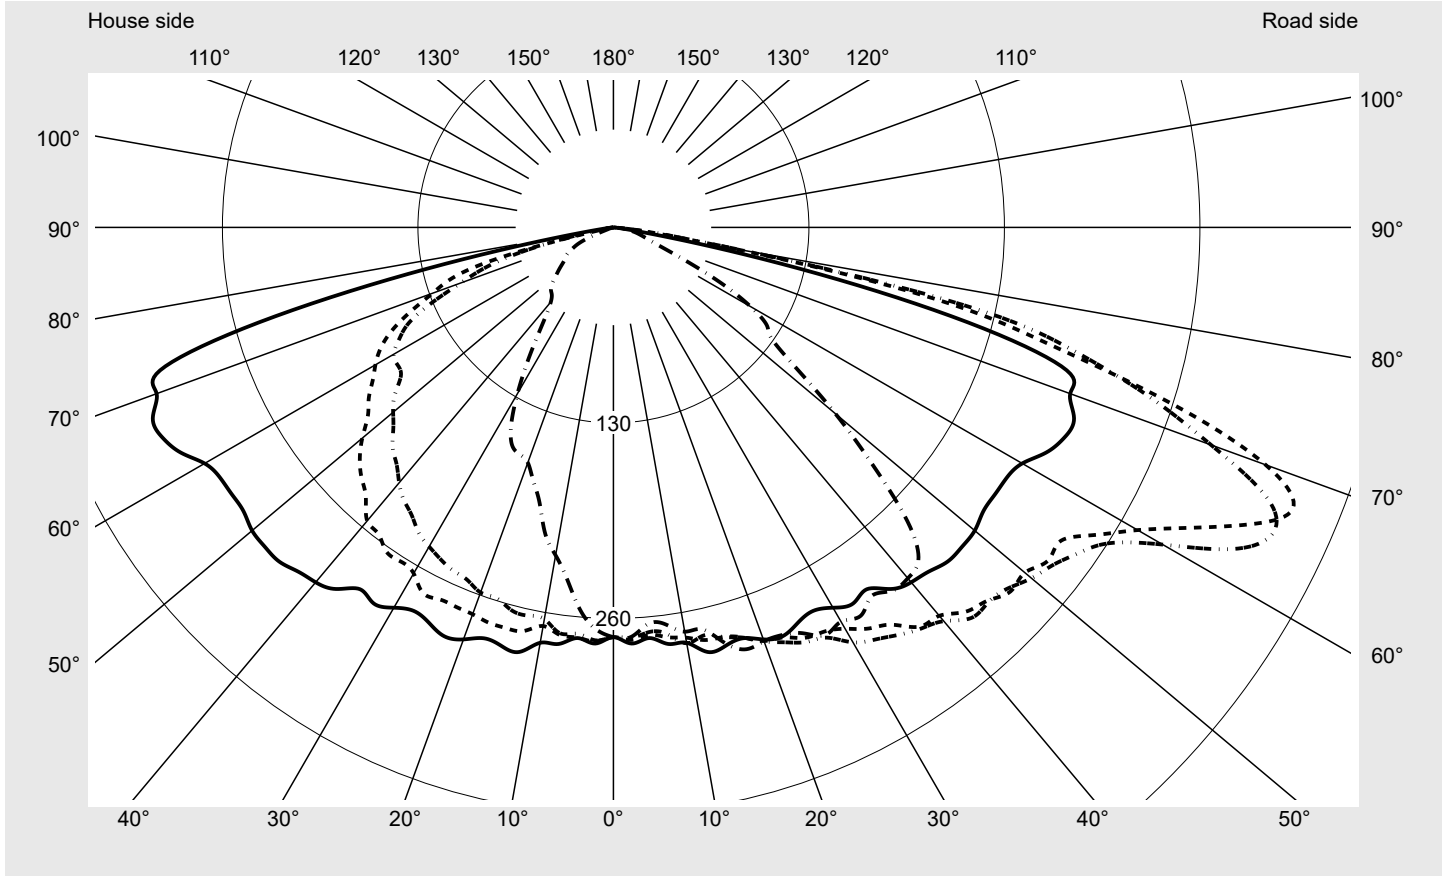

Photometric test report

Family Streetlight 21 mini LED	Order number: 5XE2D51Y08JB EAN: 4058352923481	LP number 59078_232
	Version post-top or side-entry mounting, Smart Interface up/down Optic asymmetric, wide distribution (ST1.0a G) Cover toughened safety glass Lamps LED 3000 K CRI ≥ 80 Controlgear EVG SITECO iQ - Smart Interface Rated values Net luminous flux = 9850 lm Power consumption = 72.5 W Luminous efficacy = 135.9 lm/W	serial documentation 09.08.2023

Luminous intensity in cd/klm C180-0 C195-15 C200-20 C270-90 **Imax: 489 cd/klm**

Luminaire output ratios	
Eta	100.0%
Eta 0° - 90°	100.0%
Eta 90° - 180°	0.0%

Luminous intensity class acc. to EN13201-2	
Class:	G4
Imax 70°	461.5
Imax 80°	96.1
Imax 90°	0.0
Imax >90°	0.0
Imax >95°	0.0

Measurement conditions
DIN EN 13032 and DIN 5032

Photometric test report

Family Streetlight 21 mini LED	Order number: 5XE2D51Y08JB EAN: 4058352923481	LP number 59078_232
--	--	-------------------------------

Envelope curve in cd/klm **KMK 67.5°** **KMK 65°** **KMK 62.5°** **KMK 60°** **siteco**

Photometric test report

Family Streetlight 21 mini LED	Order number: 5XE2D51Y08JB EAN: 4058352923481	LP number 59078_232
---	--	--------------------------------------