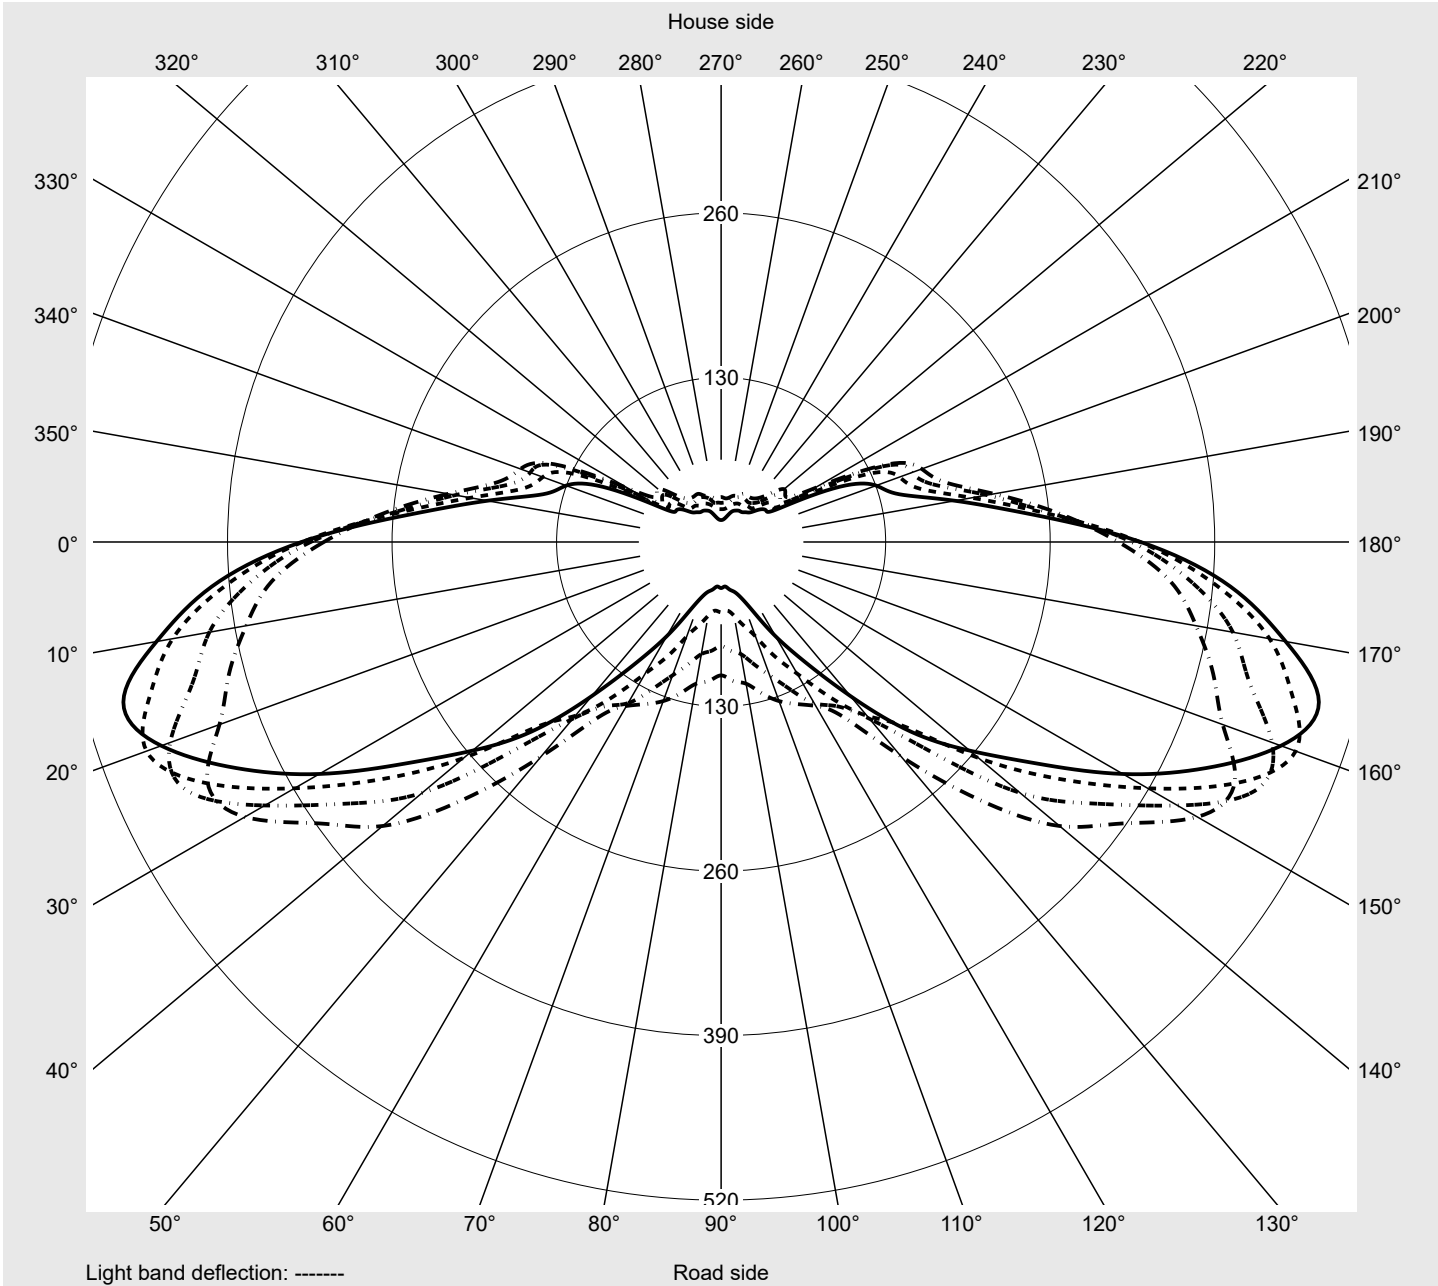

Photometric test report

Family Streetlight 21 mini LED	Order number: 5XE2D51Y08JB EAN: 4058352923481	LP number 59078_232
	Version post-top or side-entry mounting, Smart Interface up/down Optic asymmetric, wide distribution (ST1.0a G) Cover toughened safety glass Lamps LED 3000 K CRI ≥ 80 Controlgear EVG SITECO iQ - Smart Interface Rated values Net luminous flux = 9850 lm Power consumption = 72.5 W Luminous efficacy = 135.9 lm/W	serial documentation 09.08.2023

Luminous intensity in cd/klm C180-0 C195-15 C200-20 C270-90 **Imax: 489 cd/klm**

Luminaire output ratios	
Eta	100.0%
Eta 0° - 90°	100.0%
Eta 90° - 180°	0.0%

Luminous intensity class acc. to EN13201-2	
Class:	G4
Imax 70°	461.5
Imax 80°	96.1
Imax 90°	0.0
Imax >90°	0.0
Imax >95°	0.0

Measurement conditions
DIN EN 13032 and DIN 5032

Photometric test report

Family Streetlight 21 mini LED	Order number: 5XE2D51Y08JB EAN: 4058352923481	LP number 59078_232
--	--	-------------------------------

Envelope curve in cd/klm **KMK 67.5°** **KMK 65°** **KMK 62.5°** **KMK 60°** **siteco**

Photometric test report

Family Streetlight 21 mini LED	Order number: 5XE2D51Y08JB EAN: 4058352923481	LP number 59078_232
---	--	--------------------------------------