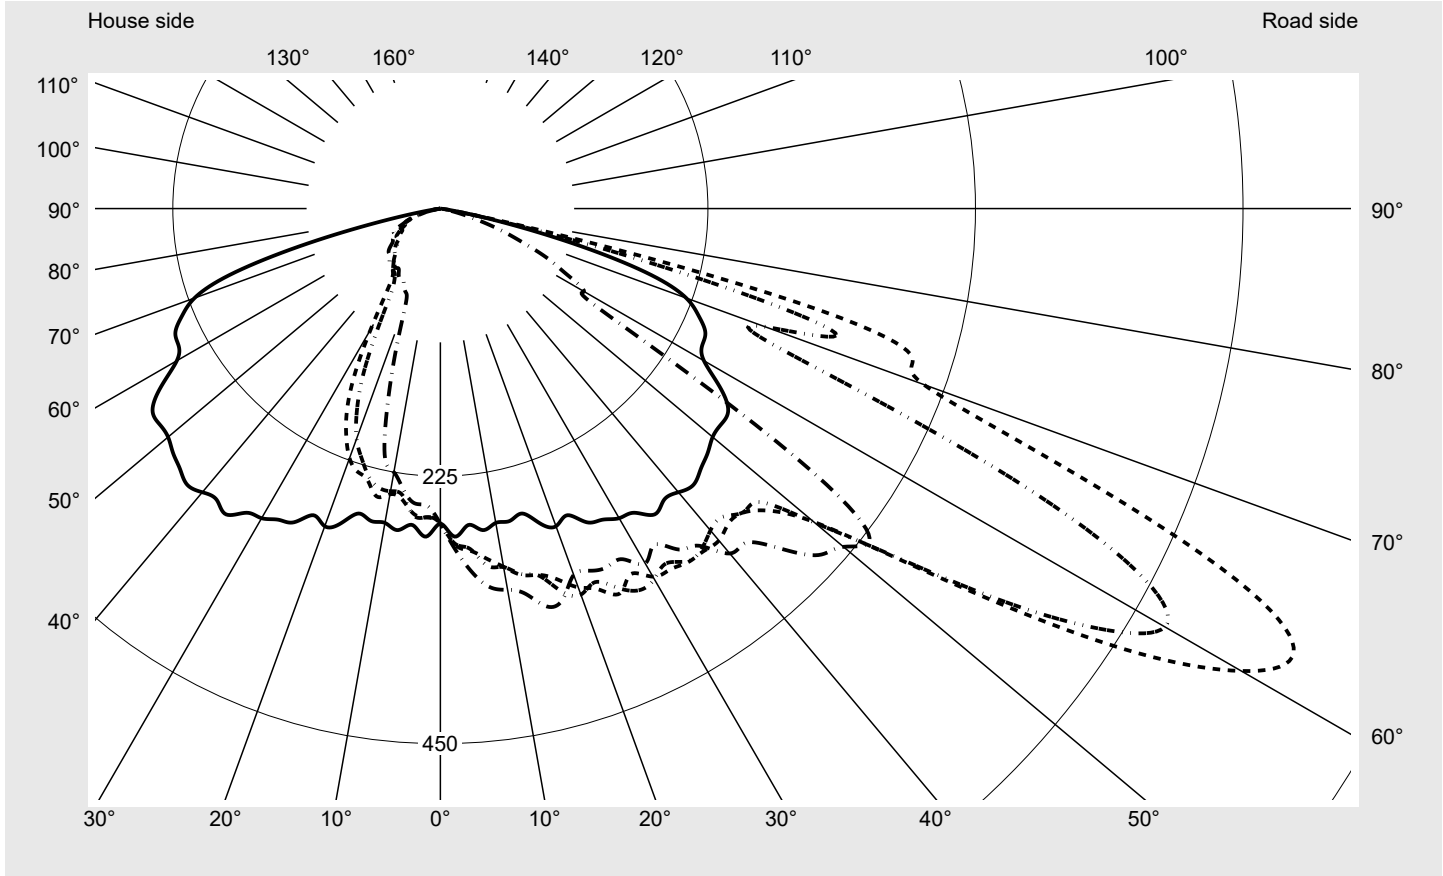

Photometric test report

Family Streetlight 21 mini LED	Order number: 5XE2E31Y08HB EAN: 4058352923542	LP number 59077_1287
	Version post-top or side-entry mounting, Smart Interface up/down Optic asymmetric, wide distribution (STW1.0a) Cover toughened safety glass	serial documentation 09.08.2023
	Lamps LED 3000 K CRI ≥ 70 Controlgear EVG SITECO iQ - Smart Interface Rated values Net luminous flux = 9750 lm Power consumption = 71.0 W Luminous efficacy = 137.3 lm/W	

Luminous intensity in cd/klm C180-0 C210-30 C215-35 C270-90 **Imax: 809 cd/klm**

Luminaire output ratios

Eta	100.0%
Eta 0° - 90°	100.0%
Eta 90° - 180°	0.0%

Luminous intensity class acc. to EN13201-2

Class:	G4
Imax 70°	498.7
Imax 80°	32.8
Imax 90°	0.0
Imax >90°	0.0
Imax >95°	0.0

Envelope curve in cd/klm **KMK 62.5°** **KMK 60°** **KMK 57.5°** **KMK 55°** **siteco**

Photometric test report

Family Streetlight 21 mini LED	Order number: 5XE2E31Y08HB EAN: 4058352923542	LP number 59077_1287
---	--	---------------------------------------