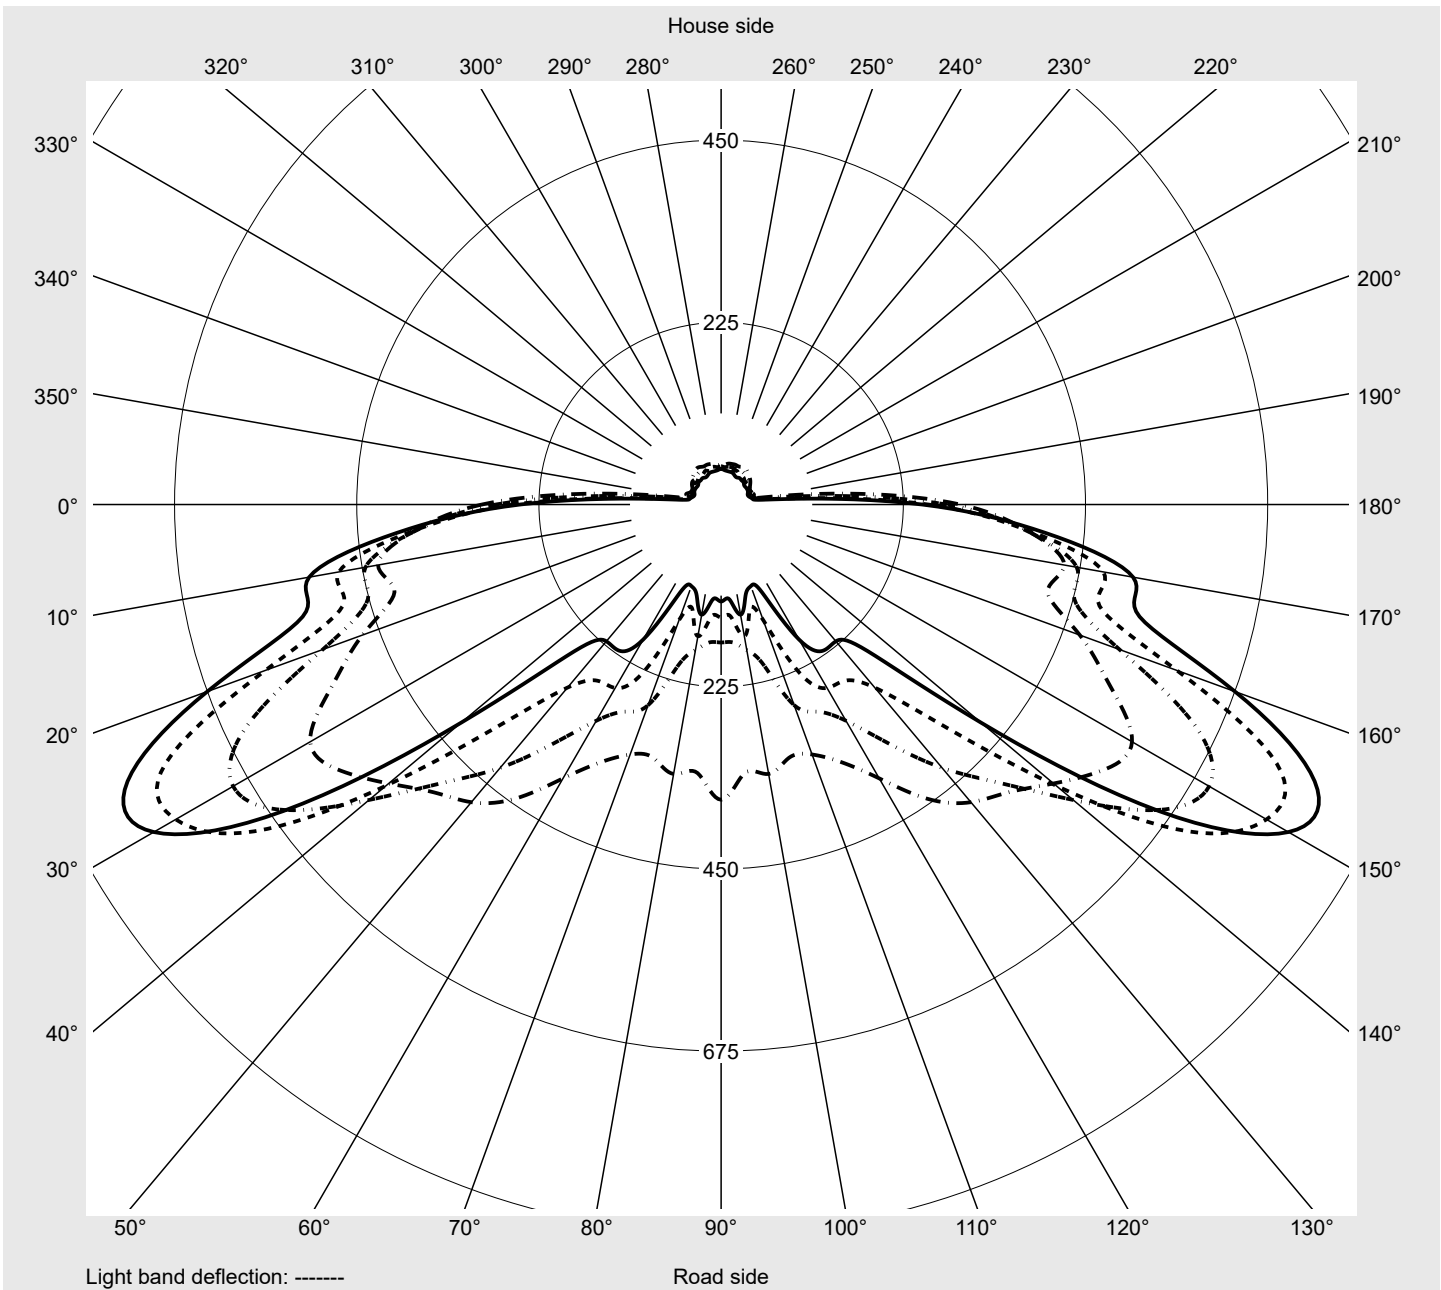

Photometric test report

Family Streetlight 21 mini LED	Order number: 5XE2E31Y08HB EAN: 4058352923542	LP number 59077_1287
	Version post-top or side-entry mounting, Smart Interface up/down Optic asymmetric, wide distribution (STW1.0a) Cover toughened safety glass	serial documentation 09.08.2023
	Lamps LED 3000 K CRI ≥ 70 Controlgear EVG SITECO iQ - Smart Interface Rated values Net luminous flux = 9750 lm Power consumption = 71.0 W Luminous efficacy = 137.3 lm/W	

Luminous intensity in cd/klm C180-0 C210-30 C215-35 C270-90 **Imax: 809 cd/klm**

Luminaire output ratios

Eta	100.0%
Eta 0° - 90°	100.0%
Eta 90° - 180°	0.0%

Luminous intensity class acc. to EN13201-2

Class:	G4
Imax 70°	498.7
Imax 80°	32.8
Imax 90°	0.0
Imax >90°	0.0
Imax >95°	0.0

Measurement conditions

DIN EN 13032 and DIN 5032

Photometric test report

Family Streetlight 21 mini LED	Order number: 5XE2E31Y08HB EAN: 4058352923542	LP number 59077_1287
--	--	--------------------------------

Envelope curve in cd/klm **KMK 62.5°** **KMK 60°** **KMK 57.5°** **KMK 55°** **siteco**

Photometric test report

Family Streetlight 21 mini LED	Order number: 5XE2E31Y08HB EAN: 4058352923542	LP number 59077_1287
---	--	---------------------------------------