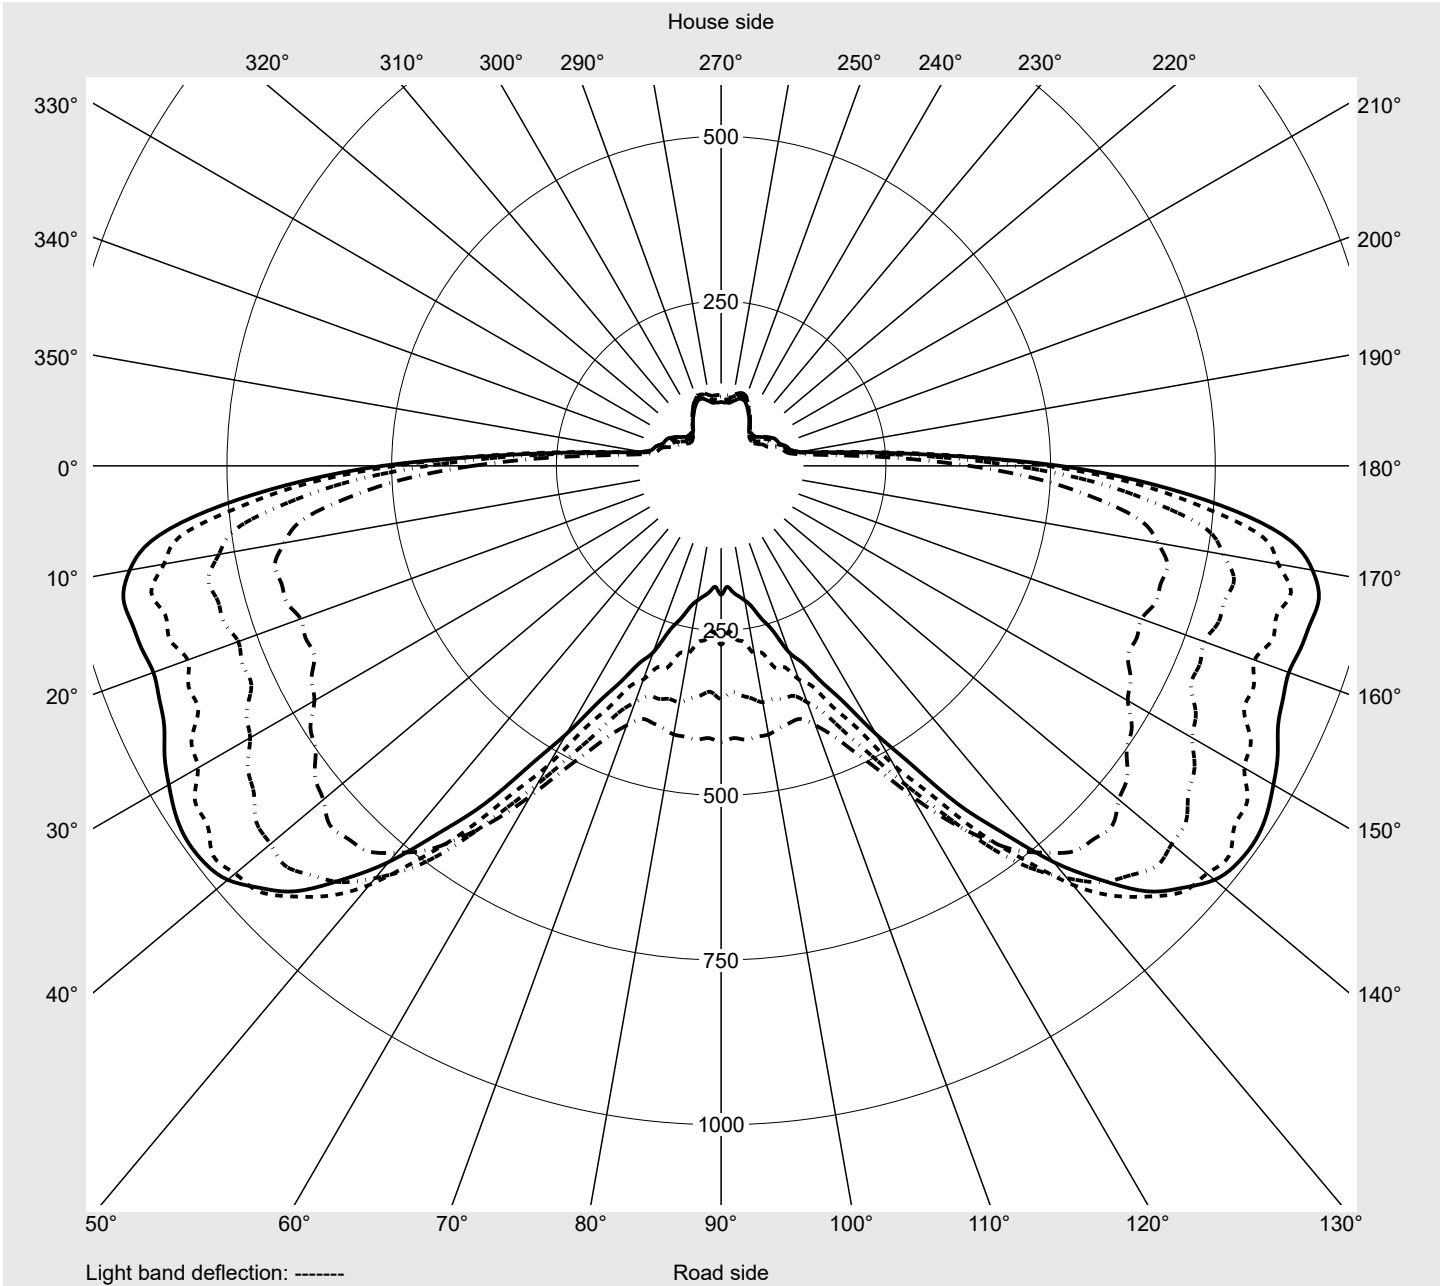

Photometric test report

Family Streetlight 21 mini LED	Order number: 5XE2H31Y08GB EAN: 4058352910139	LP number 59066_978
	Version post-top or side-entry mounting, Smart Interface up/down Optic asymmetric distribution (PL52) Cover toughened safety glass Lamps LED 3000 K CRI ≥ 70 Controlgear EVG SITECO iQ - Smart Interface Rated values Net luminous flux = 5880 lm Power consumption = 39.8 W Luminous efficacy = 147.7 lm/W	serial documentation 09.08.2023

Luminous intensity in cd/klm C180-0 C215-35 C217,5-37,5 C270-90 **Imax: 990 cd/klm**

Luminaire output ratios

Eta	100.0%
Eta 0° - 90°	100.0%
Eta 90° - 180°	0.0%

Luminous intensity class acc. to EN13201-2

Class:	G3
Imax 70°	685.4
Imax 80°	32.5
Imax 90°	0.0
Imax >90°	0.0
Imax >95°	0.0

Measurement conditions

DIN EN 13032 and DIN 5032

Photometric test report

Family Streetlight 21 mini LED	Order number: 5XE2H31Y08GB EAN: 4058352910139	LP number 59066_978
--	--	-------------------------------

Envelope curve in cd/klm **KMK 66°** **KMK 65°** **KMK 64°** **KMK 63°** **siteco**

Photometric test report

Family Streetlight 21 mini LED	Order number: 5XE2H31Y08GB EAN: 4058352910139	LP number 59066_978
Table of values for luminous intensities		Maximum luminous intensity
		siteco