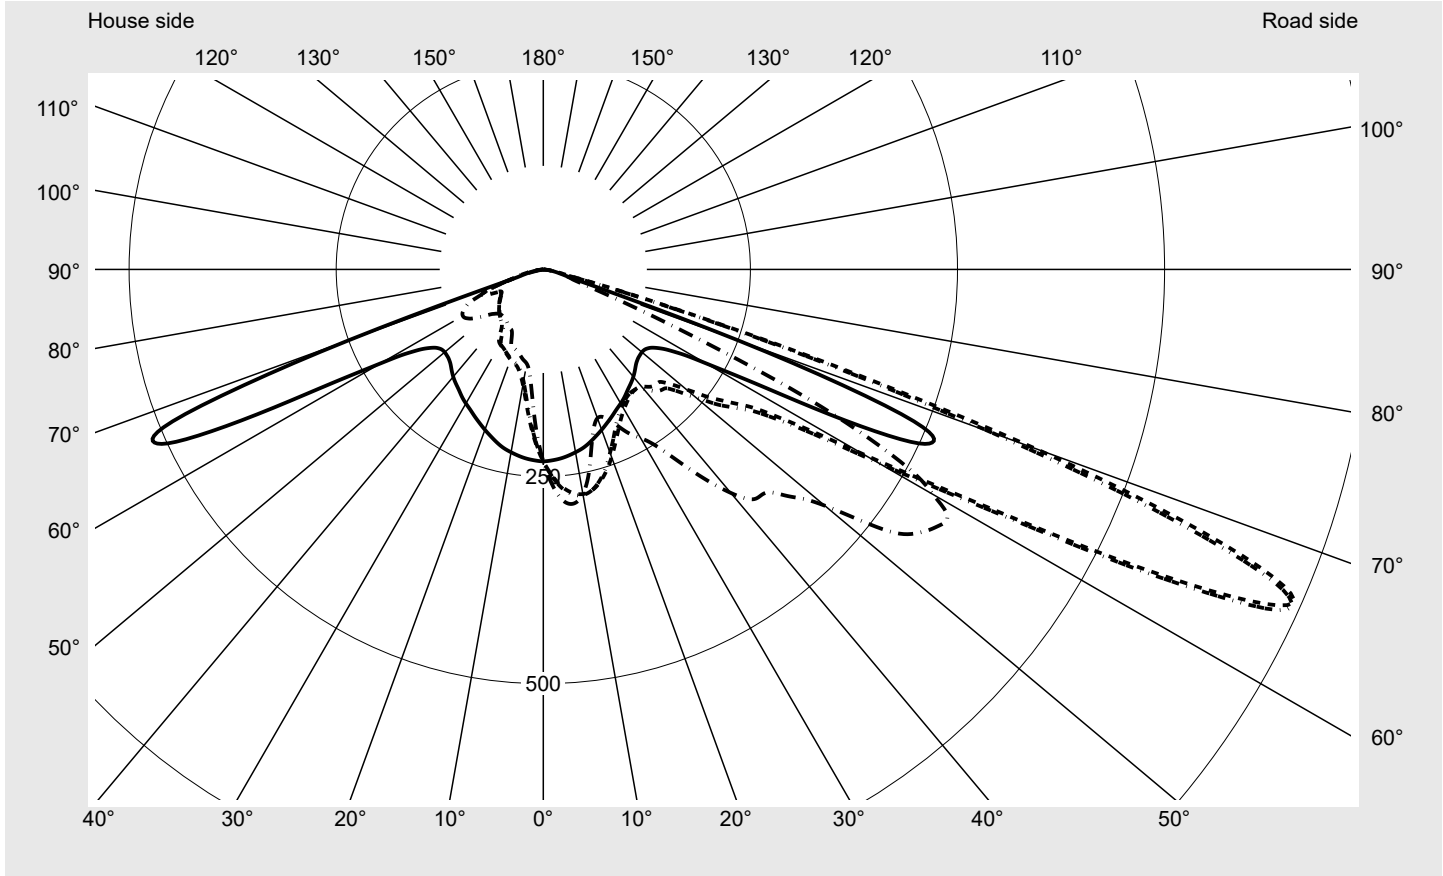

Photometric test report

Family Streetlight 21 mini LED	Order number: 5XE2H31Y08GB EAN: 4058352910139	LP number 59066_978
	Version post-top or side-entry mounting, Smart Interface up/down Optic asymmetric distribution (PL52) Cover toughened safety glass Lamps LED 3000 K CRI ≥ 70 Controlgear EVG SITECO iQ - Smart Interface Rated values Net luminous flux = 5880 lm Power consumption = 39.8 W Luminous efficacy = 147.7 lm/W	serial documentation 09.08.2023

Luminous intensity in cd/klm C180-0 C215-35 C217,5-37,5 C270-90 **Imax: 990 cd/klm**

Luminaire output ratios

Eta	100.0%
Eta 0° - 90°	100.0%
Eta 90° - 180°	0.0%

Luminous intensity class acc. to EN13201-2

Class:	G3
Imax 70°	685.4
Imax 80°	32.5
Imax 90°	0.0
Imax >90°	0.0
Imax >95°	0.0

Envelope curve in cd/klm **KMK 66°** **KMK 65°** **KMK 64°** **KMK 63°** **siteco**

Photometric test report

Family Streetlight 21 mini LED	Order number: 5XE2H31Y08GB EAN: 4058352910139	LP number 59066_978
Table of values for luminous intensities		Maximum luminous intensity
		siteco