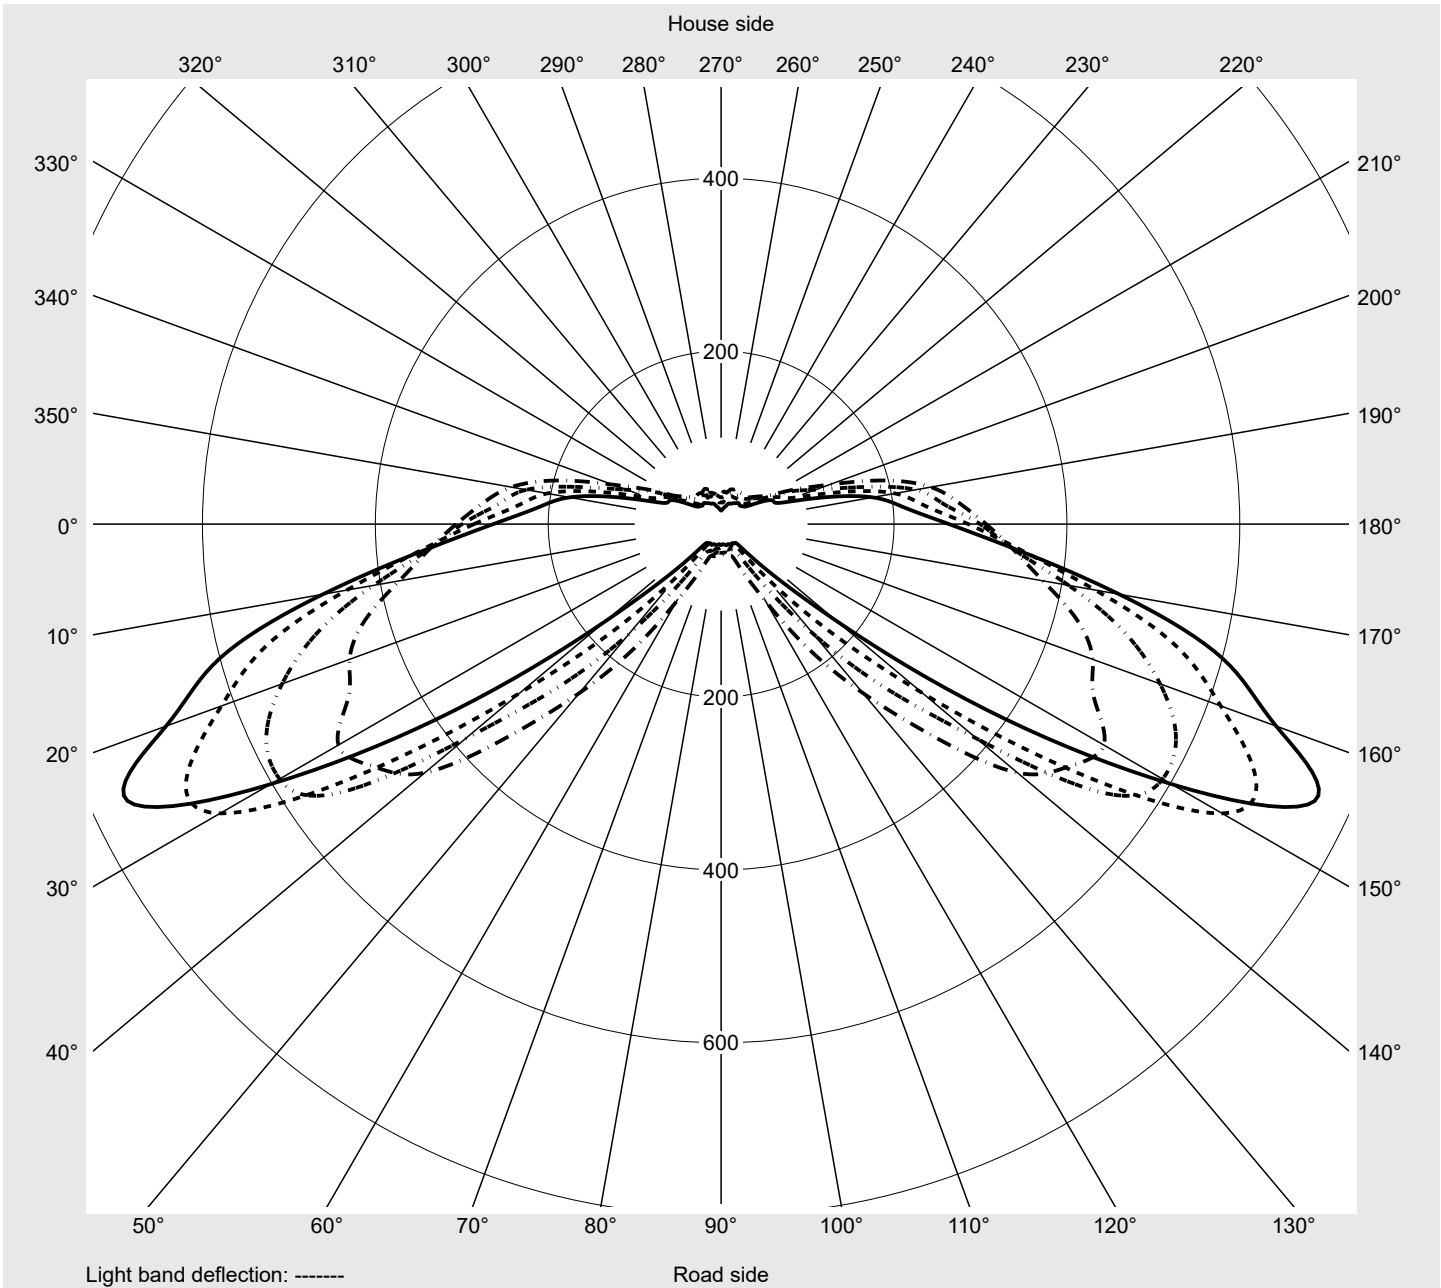

Photometric test report

Family Streetlight 21 micro LED	Order number: 5XE1D31V08CB EAN: 4058352922958	LP number 59076_1311
	Version post-top or side-entry mounting, Smart Interface up Optic asymmetric, wide distribution (ST1.0a) Cover toughened safety glass Lamps LED 3000 K CRI ≥ 70 Controlgear EVG SITECO iQ - Smart Interface Rated values Net luminous flux = 2880 lm Power consumption = 19.1 W Luminous efficacy = 150.8 lm/W	serial documentation 11.08.2023

Luminous intensity in cd/klm C180-0 C205-25 C210-30 C270-90 **Imax: 758 cd/klm**

Luminaire output ratios	
Eta	100.0%
Eta 0° - 90°	100.0%
Eta 90° - 180°	0.0%

Luminous intensity class acc. to EN13201-2	
Class:	G3
Imax 70°	757.8
Imax 80°	95.1
Imax 90°	0.0
Imax >90°	0.0
Imax >95°	0.0

Measurement conditions
DIN EN 13032 and DIN 5032

Photometric test report

Family Streetlight 21 micro LED	Order number: 5XE1D31V08CB EAN: 4058352922958	LP number 59076_1311
---	--	--------------------------------

Envelope curve in cd/klm **KMK 70°** **KMK 67.5°** **KMK 65°** **KMK 62.5°** **siteco**

Photometric test report

Family Streetlight 21 micro LED	Order number: 5XE1D31V08CB EAN: 4058352922958	LP number 59076_1311
Table of values for luminous intensities		Maximum luminous intensity
		siteco