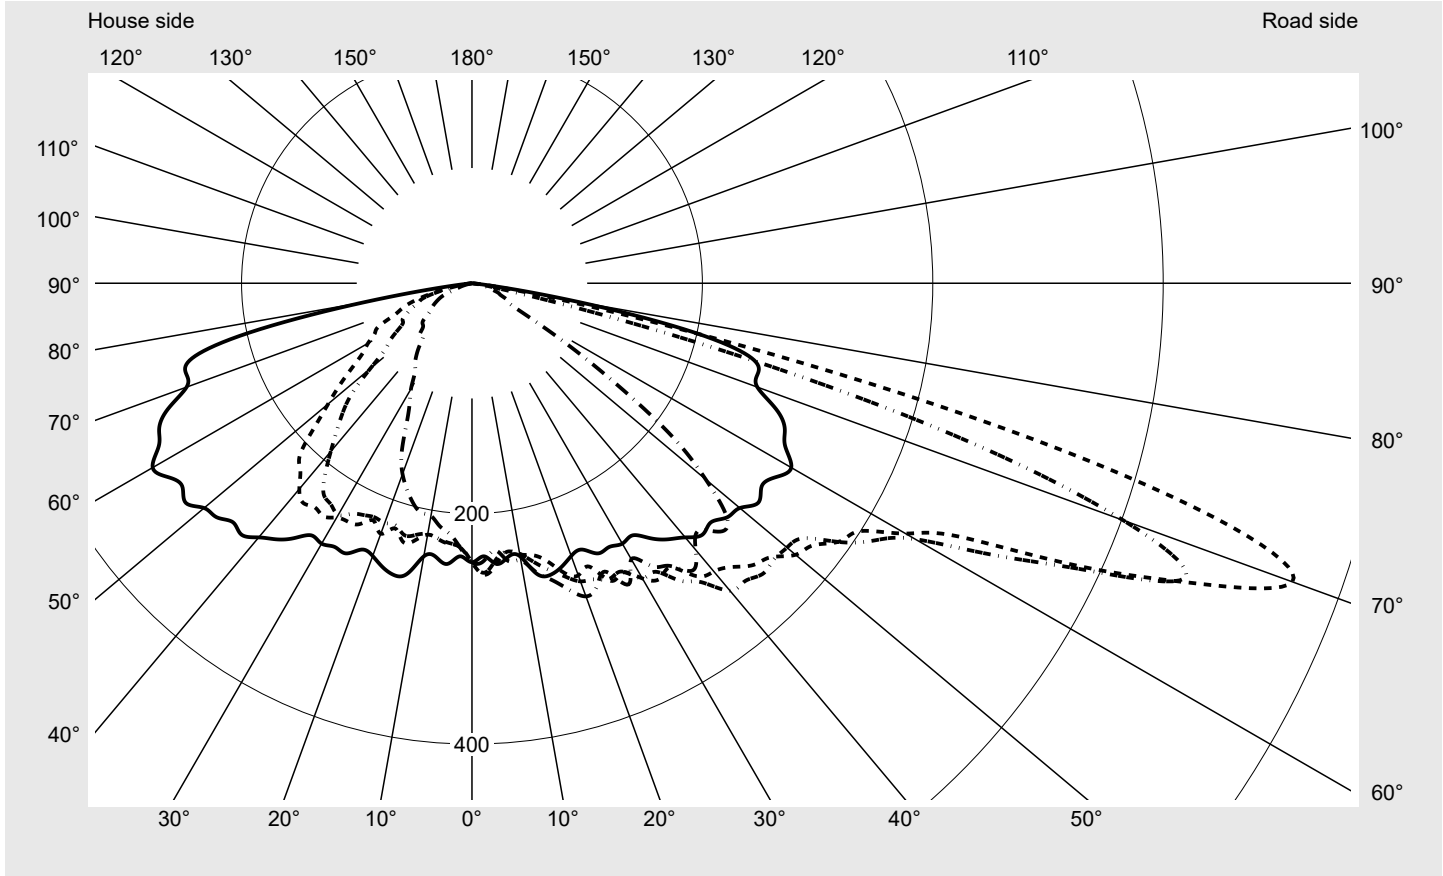

Photometric test report

Family Streetlight 21 micro LED	Order number: 5XE1D31V08CB EAN: 4058352922958	LP number 59076_1311
	Version post-top or side-entry mounting, Smart Interface up Optic asymmetric, wide distribution (ST1.0a) Cover toughened safety glass Lamps LED 3000 K CRI ≥ 70 Controlgear EVG SITECO iQ - Smart Interface Rated values Net luminous flux = 2880 lm Power consumption = 19.1 W Luminous efficacy = 150.8 lm/W	serial documentation 11.08.2023

Luminous intensity in cd/klm C180-0 C205-25 C210-30 C270-90 **Imax: 758 cd/klm**

Luminaire output ratios	
Eta	100.0%
Eta 0° - 90°	100.0%
Eta 90° - 180°	0.0%

Luminous intensity class acc. to EN13201-2	
Class:	G3
Imax 70°	757.8
Imax 80°	95.1
Imax 90°	0.0
Imax >90°	0.0
Imax >95°	0.0

Envelope curve in cd/klm **KMK 70°** **KMK 67.5°** **KMK 65°** **KMK 62.5°** **siteco**

Photometric test report

Family Streetlight 21 micro LED	Order number: 5XE1D31V08CB EAN: 4058352922958	LP number 59076_1311
Table of values for luminous intensities		Maximum luminous intensity
		siteco