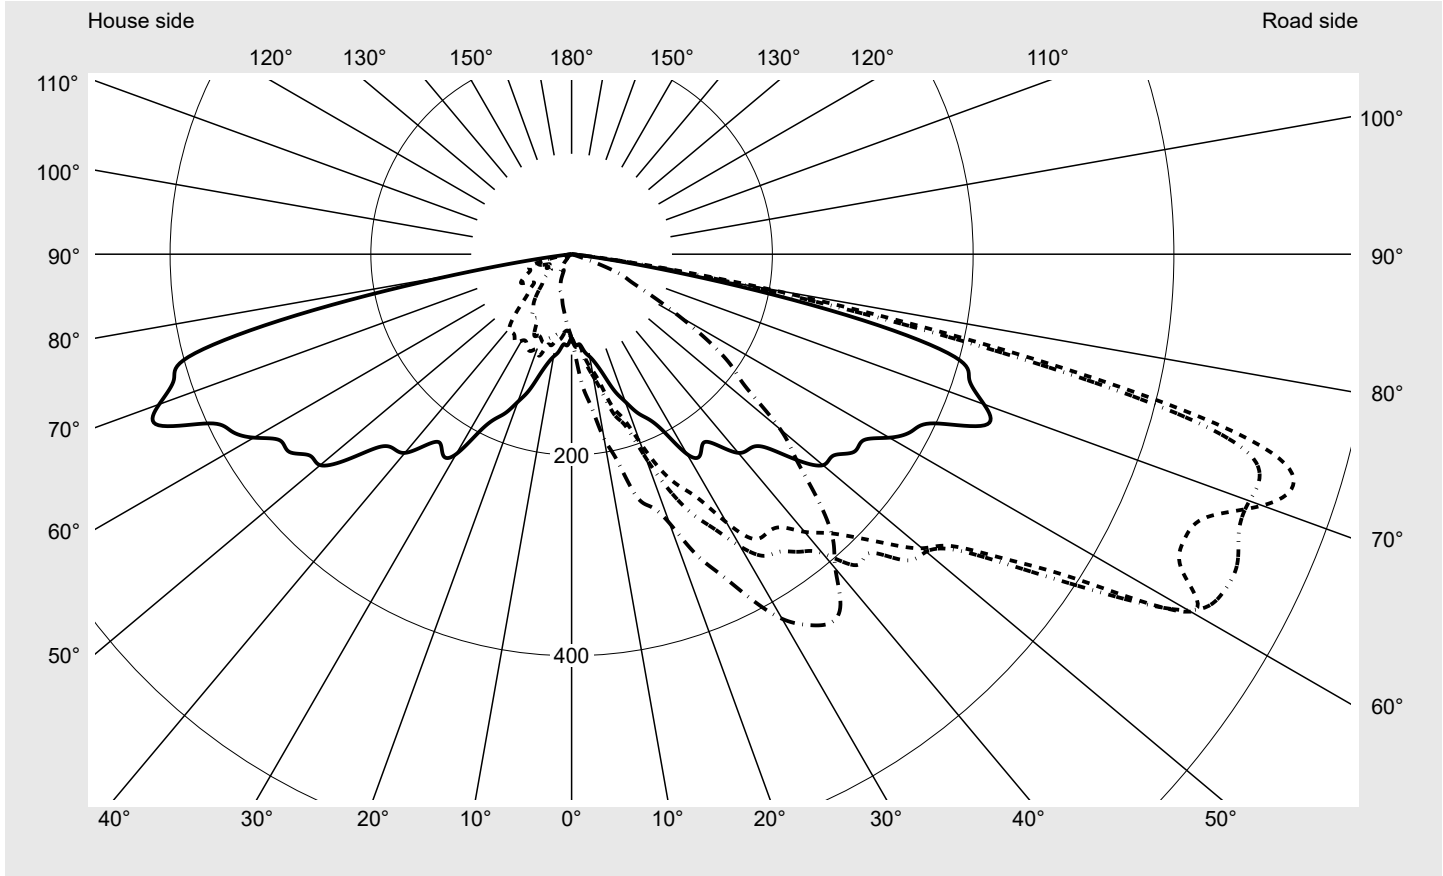

Photometric test report

Family Streetlight 11 micro LED	Order number: 5XC1N41F08DE EAN: 4058352557709	LP number 59457_5
	Version post-top or side-entry mounting Optic asymmetric, extreme wide distribution with Back Light Control (ST1.0aB) Cover transparent, PMMA Lamps LED 4000 K CRI ≥ 70 Controlgear ECG SITECO iQ Rated values Net luminous flux = 3250 lm Power consumption = 25.6 W Luminous efficacy = 127 lm/W	serial documentation 27.09.2023
		

Luminous intensity in cd/klm C180-0 C195-15 C200-20 C270-90 **Imax: 754 cd/klm**

Luminaire output ratios	
Eta	100.0%
Eta 0° - 90°	100.0%
Eta 90° - 180°	0.0%

Luminous intensity class acc. to EN13201-2	
Class:	G1
Imax 70°	742.9
Imax 80°	194.9
Imax 90°	0.0
Imax >90°	0.0
Imax >95°	0.0

Measurement conditions
DIN EN 13032 and DIN 5032

Photometric test report

Family Streetlight 11 micro LED	Order number: 5XC1N41F08DE EAN: 4058352557709	LP number 59457_5
--	--	------------------------------------

Envelope curve in cd/klm **KMK 72.5°** **KMK 70°** **KMK 67.5°** **KMK 65°** **siteco**

Photometric test report

Family Streetlight 11 micro LED	Order number: 5XC1N41F08DE EAN: 4058352557709	LP number 59457_5
Table of values for luminous intensities		Maximum luminous intensity
siteco		