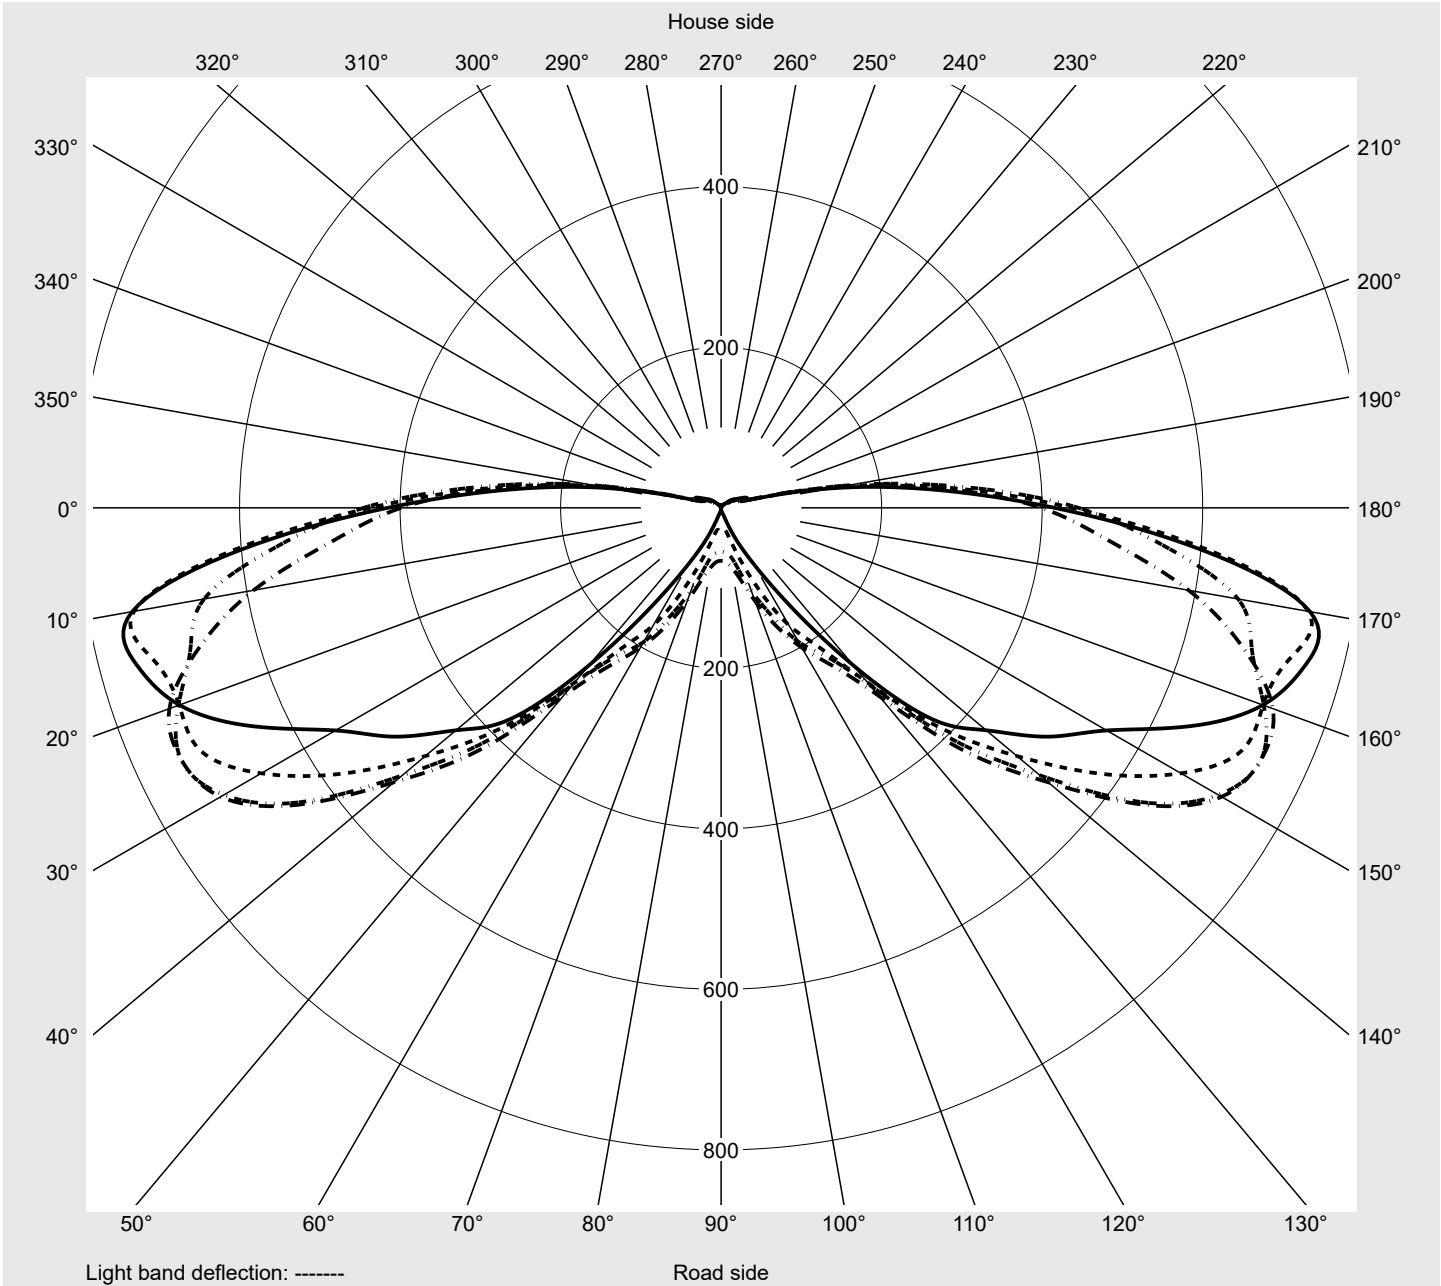

Photometric test report

Family Streetlight 11 micro LED	Order number: 5XC1N41F08DE EAN: 4058352557709	LP number 59457_5
	Version post-top or side-entry mounting Optic asymmetric, extreme wide distribution with Back Light Control (ST1.0aB) Cover transparent, PMMA Lamps LED 4000 K CRI ≥ 70 Controlgear ECG SITECO iQ Rated values Net luminous flux = 3250 lm Power consumption = 25.6 W Luminous efficacy = 127 lm/W	serial documentation 27.09.2023
		

Luminous intensity in cd/klm C180-0 C195-15 C200-20 C270-90 **Imax: 754 cd/klm**

Luminaire output ratios	
Eta	100.0%
Eta 0° - 90°	100.0%
Eta 90° - 180°	0.0%

Luminous intensity class acc. to EN13201-2	
Class:	G1
Imax 70°	742.9
Imax 80°	194.9
Imax 90°	0.0
Imax >90°	0.0
Imax >95°	0.0

Measurement conditions
DIN EN 13032 and DIN 5032

Photometric test report

Family Streetlight 11 micro LED	Order number: 5XC1N41F08DE EAN: 4058352557709	LP number 59457_5
--	--	------------------------------------

Envelope curve in cd/klm **KMK 72.5°** **KMK 70°** **KMK 67.5°** **KMK 65°** **siteco**

Photometric test report

Family Streetlight 11 micro LED	Order number: 5XC1N41F08DE EAN: 4058352557709	LP number 59457_5
Table of values for luminous intensities		Maximum luminous intensity
siteco		