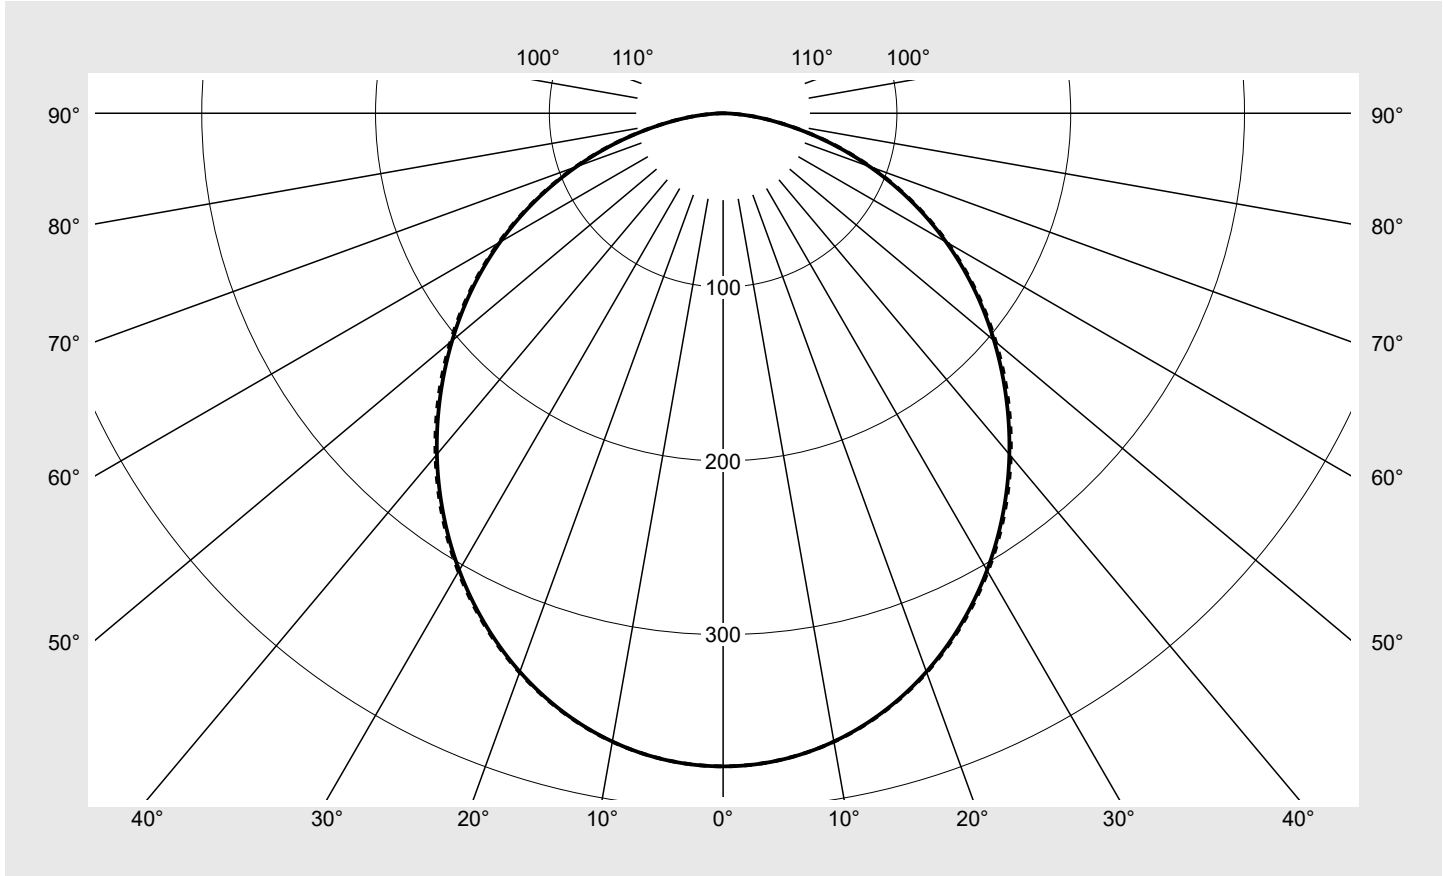

Photometric test report

Family Round 21 M	Order number: 51MR36FD0421B EAN: 4058352829851	LP number 59509_2
	Version surface-mounted and suspended luminaire, cover, opal, PMMA, symmetric extremely wide distribution, direct distribution, aluminium housing, black	serial documentation 08.11.2023
	Lamps LED 4000 K | CRI ≥ 80	
	Controlgear ECG-DALI	
Rated values Net luminous flux = 7110 lm Power consumption = 54.8 W Luminous efficacy = 129.7 lm/W		

Luminous intensity in cd/klm C180-0 C270-90 **Imax: 376 cd/klm**

Classifications	
DIN 5040	A 4 0
CIE	N1=49 N2=80 N3=96 N4=100 N5=100

Luminaire light output ratios	
η_{LB}	100.0%
ϕ_u	100.0%
ϕ_o	0.0%

Measurement conditions
DIN EN 13032 and DIN 5032