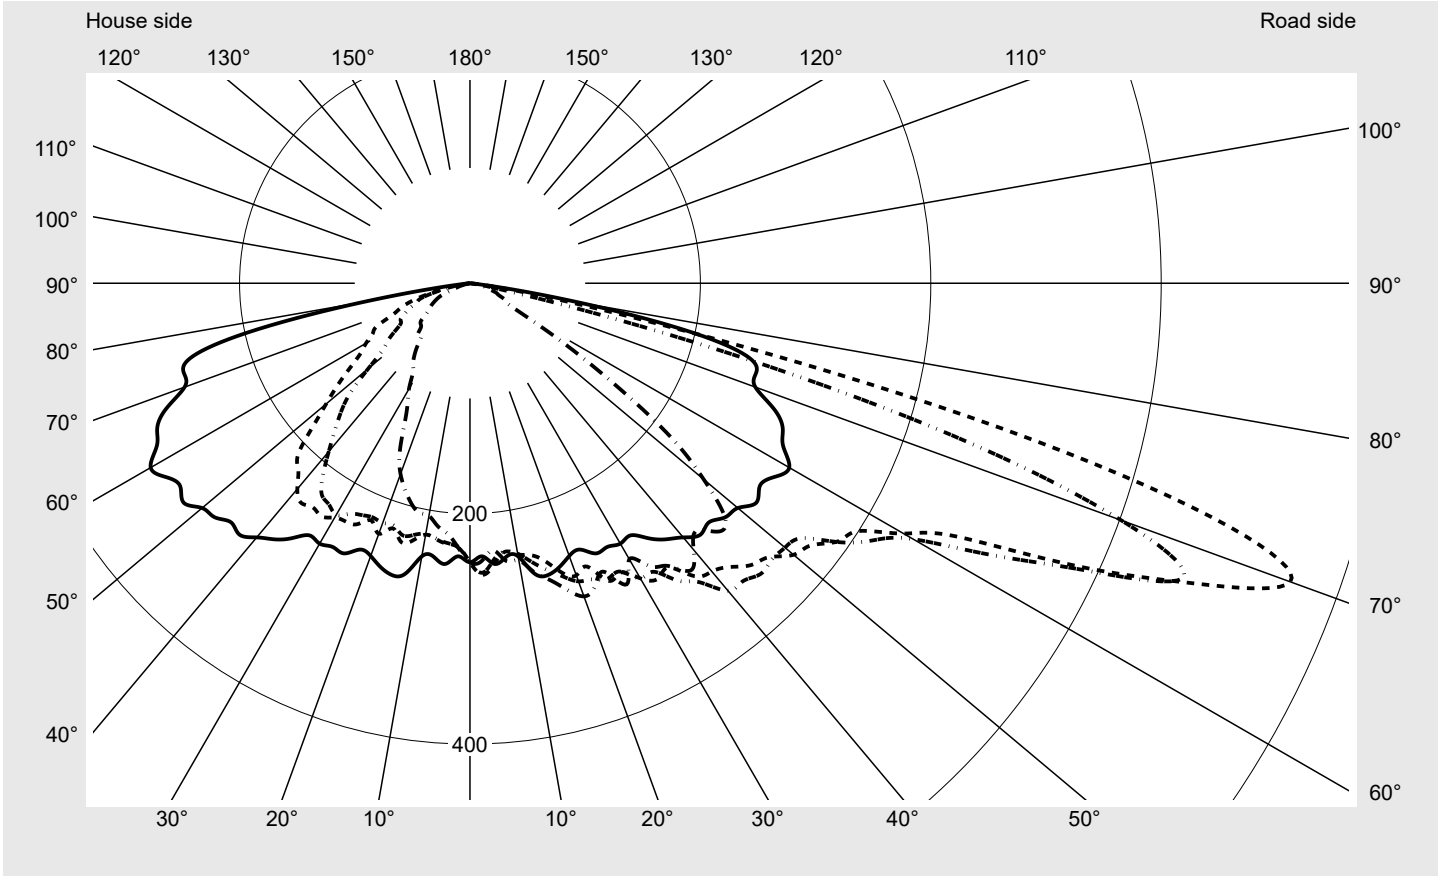

Photometric test report

Family Streetlight 31 micro toolless	Order number: 5XH5D35N08CA EAN: 4069025103253	LP number 59076_2450
	Version post-top or side-entry mounting, NEMA 7 pin (DALI)	serial documentation 18.04.2024
	Optic direct, asymmetric wide distribution S100003	
Cover toughened safety glass		
Lamps LED 3000 K CRI ≥ 70		
Controlgear ECG SITECO		
Rated values Net luminous flux = 1440 lm Power consumption = 10.3 W Luminous efficacy = 139.8 lm/W		

Luminous intensity in cd/klm C180-0 C205-25 C210-30 C270-90 **Imax: 758 cd/klm**

Luminaire output ratios

Eta	100.0%
Eta 0° - 90°	100.0%
Eta 90° - 180°	0.0%

Luminous intensity class acc. to EN13201-2

Class:	G3
Imax 70°	757.8
Imax 80°	95.1
Imax 90°	0.0
Imax >90°	0.0
Imax >95°	0.0

Envelope curve in cd/klm **KMK 70°** **KMK 67.5°** **KMK 65°** **KMK 62.5°** **siteco**

Photometric test report

Family Streetlight 31 micro toolless	Order number: 5XH5D35N08CA EAN: 4069025103253	LP number 59076_2450
Table of values for luminous intensities		Maximum luminous intensity
		siteco