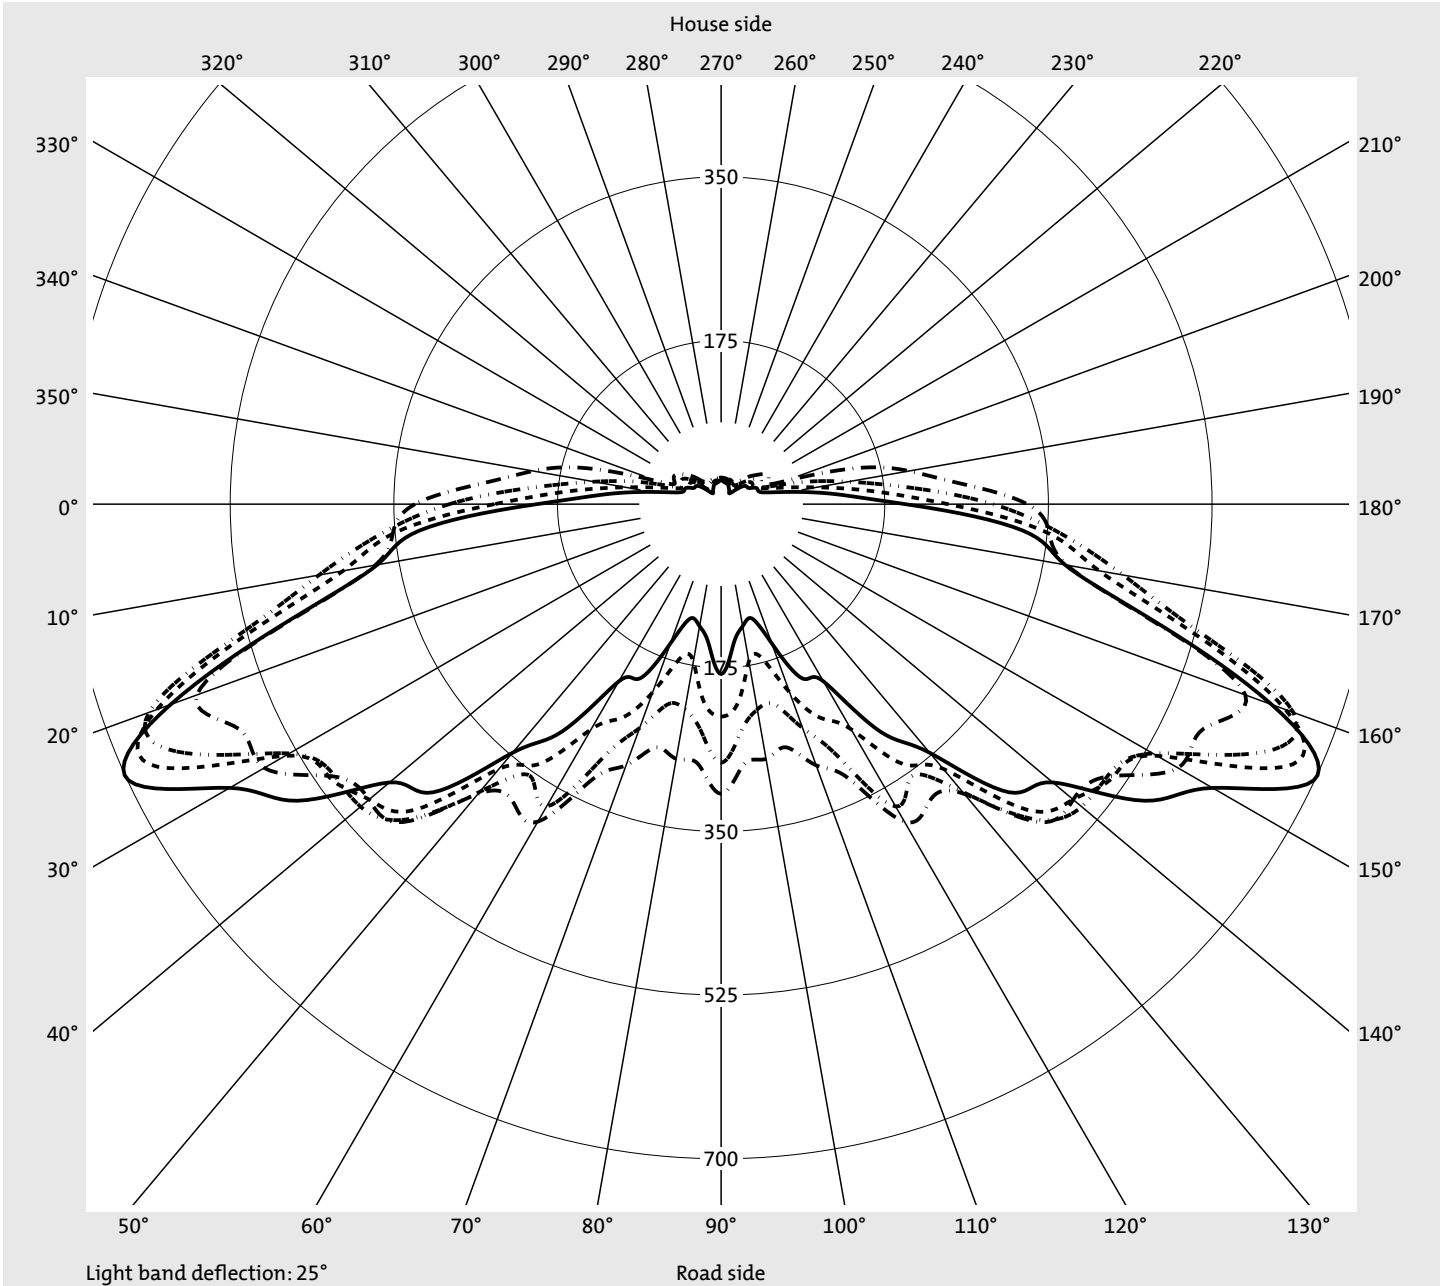

Photometric test report

Family Streetlight 10 micro LED	Order number: 5XA5904A1B08P EAN: 4050737847948	LP number 55775_12										
	<table border="0"> <tr> <td>Version</td> <td>post-top or side-entry mounting</td> </tr> <tr> <td>Optic</td> <td>asymmetric, wide distribution (ST1.2a)</td> </tr> <tr> <td>Cover</td> <td>clear, PMMA</td> </tr> <tr> <td>Lamps</td> <td>LED 5000K / CRI ≥ 70 Net luminous flux = 2960 lm</td> </tr> <tr> <td>Electr. supply</td> <td>ECG Plus Power consumption = 27.6 W Luminous efficacy = 107.3 lm/W</td> </tr> </table>	Version	post-top or side-entry mounting	Optic	asymmetric, wide distribution (ST1.2a)	Cover	clear, PMMA	Lamps	LED 5000K / CRI ≥ 70 Net luminous flux = 2960 lm	Electr. supply	ECG Plus Power consumption = 27.6 W Luminous efficacy = 107.3 lm/W	serial documentation 31.07.2015 
Version	post-top or side-entry mounting											
Optic	asymmetric, wide distribution (ST1.2a)											
Cover	clear, PMMA											
Lamps	LED 5000K / CRI ≥ 70 Net luminous flux = 2960 lm											
Electr. supply	ECG Plus Power consumption = 27.6 W Luminous efficacy = 107.3 lm/W											

Luminous intensity in cd/klm **C180-0** **C205-25** **C210-30** **C270-90** **Imax: 699 cd/klm**

Luminaire output ratios	
Eta	100.0%
Eta 0° - 90°	100.0%
Eta 90° - 180°	0.0%

Luminous intensity class acc. to EN13201-2	
Class:	G3
Imax 70°	637.5
Imax 80°	98.2
Imax 90°	0.0
Imax >90°	0.0
Imax >95°	0.0

Measurement conditions
 DIN EN 13032 and DIN 5032

Photometric test report

Family Streetlight 10 micro LED	Order number: 5XA5904A1B08P EAN: 4050737847948	LP number 55775_12
--	---	-------------------------------------

Envelope curve in cd/klm **KMK 62.5°** **KMK 60°** **KMK 57.5°** **KMK 55°** **siteco**

Photometric test report

Family Streetlight 10 micro LED	Order number: 5XA5904A1B08P EAN: 4050737847948	LP number 55775_12
Table of values for luminous intensities		Maximum luminous intensity