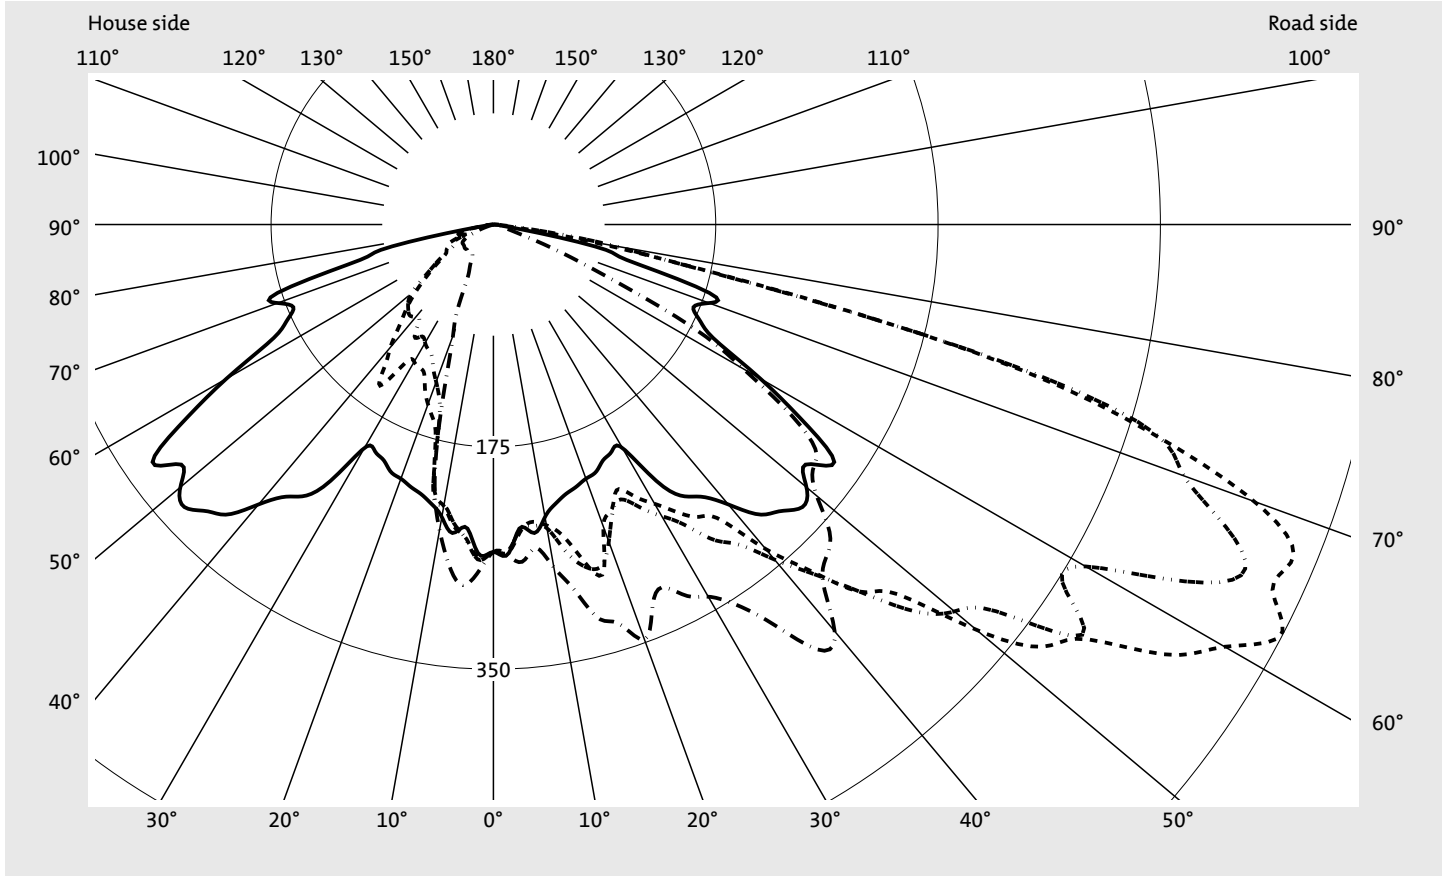

Photometric test report

Family Streetlight 10 micro LED	Order number: 5XA5904A1B08P EAN: 4050737847948	LP number 55775_12										
	<table border="0"> <tr> <td>Version</td> <td>post-top or side-entry mounting</td> </tr> <tr> <td>Optic</td> <td>asymmetric, wide distribution (ST1.2a)</td> </tr> <tr> <td>Cover</td> <td>clear, PMMA</td> </tr> <tr> <td>Lamps</td> <td>LED 5000K / CRI ≥ 70 Net luminous flux = 2960 lm</td> </tr> <tr> <td>Electr. supply</td> <td>ECG Plus Power consumption = 27.6 W Luminous efficacy = 107.3 lm/W</td> </tr> </table>	Version	post-top or side-entry mounting	Optic	asymmetric, wide distribution (ST1.2a)	Cover	clear, PMMA	Lamps	LED 5000K / CRI ≥ 70 Net luminous flux = 2960 lm	Electr. supply	ECG Plus Power consumption = 27.6 W Luminous efficacy = 107.3 lm/W	serial documentation 31.07.2015 
Version	post-top or side-entry mounting											
Optic	asymmetric, wide distribution (ST1.2a)											
Cover	clear, PMMA											
Lamps	LED 5000K / CRI ≥ 70 Net luminous flux = 2960 lm											
Electr. supply	ECG Plus Power consumption = 27.6 W Luminous efficacy = 107.3 lm/W											

Luminous intensity in cd/klm **C180-0** **C205-25** **C210-30** **C270-90** **Imax: 699 cd/klm**

Luminaire output ratios	
Eta	100.0%
Eta 0° - 90°	100.0%
Eta 90° - 180°	0.0%

Luminous intensity class acc. to EN13201-2	
Class:	G3
Imax 70°	637.5
Imax 80°	98.2
Imax 90°	0.0
Imax >90°	0.0
Imax >95°	0.0

Measurement conditions
 DIN EN 13032 and DIN 5032

Photometric test report

Family Streetlight 10 micro LED	Order number: 5XA5904A1B08P EAN: 4050737847948	LP number 55775_12
--	---	-------------------------------------

Envelope curve in cd/klm **KMK 62.5°** **KMK 60°** **KMK 57.5°** **KMK 55°** **siteco**

Photometric test report

Family Streetlight 10 micro LED	Order number: 5XA5904A1B08P EAN: 4050737847948	LP number 55775_12
Table of values for luminous intensities		Maximum luminous intensity