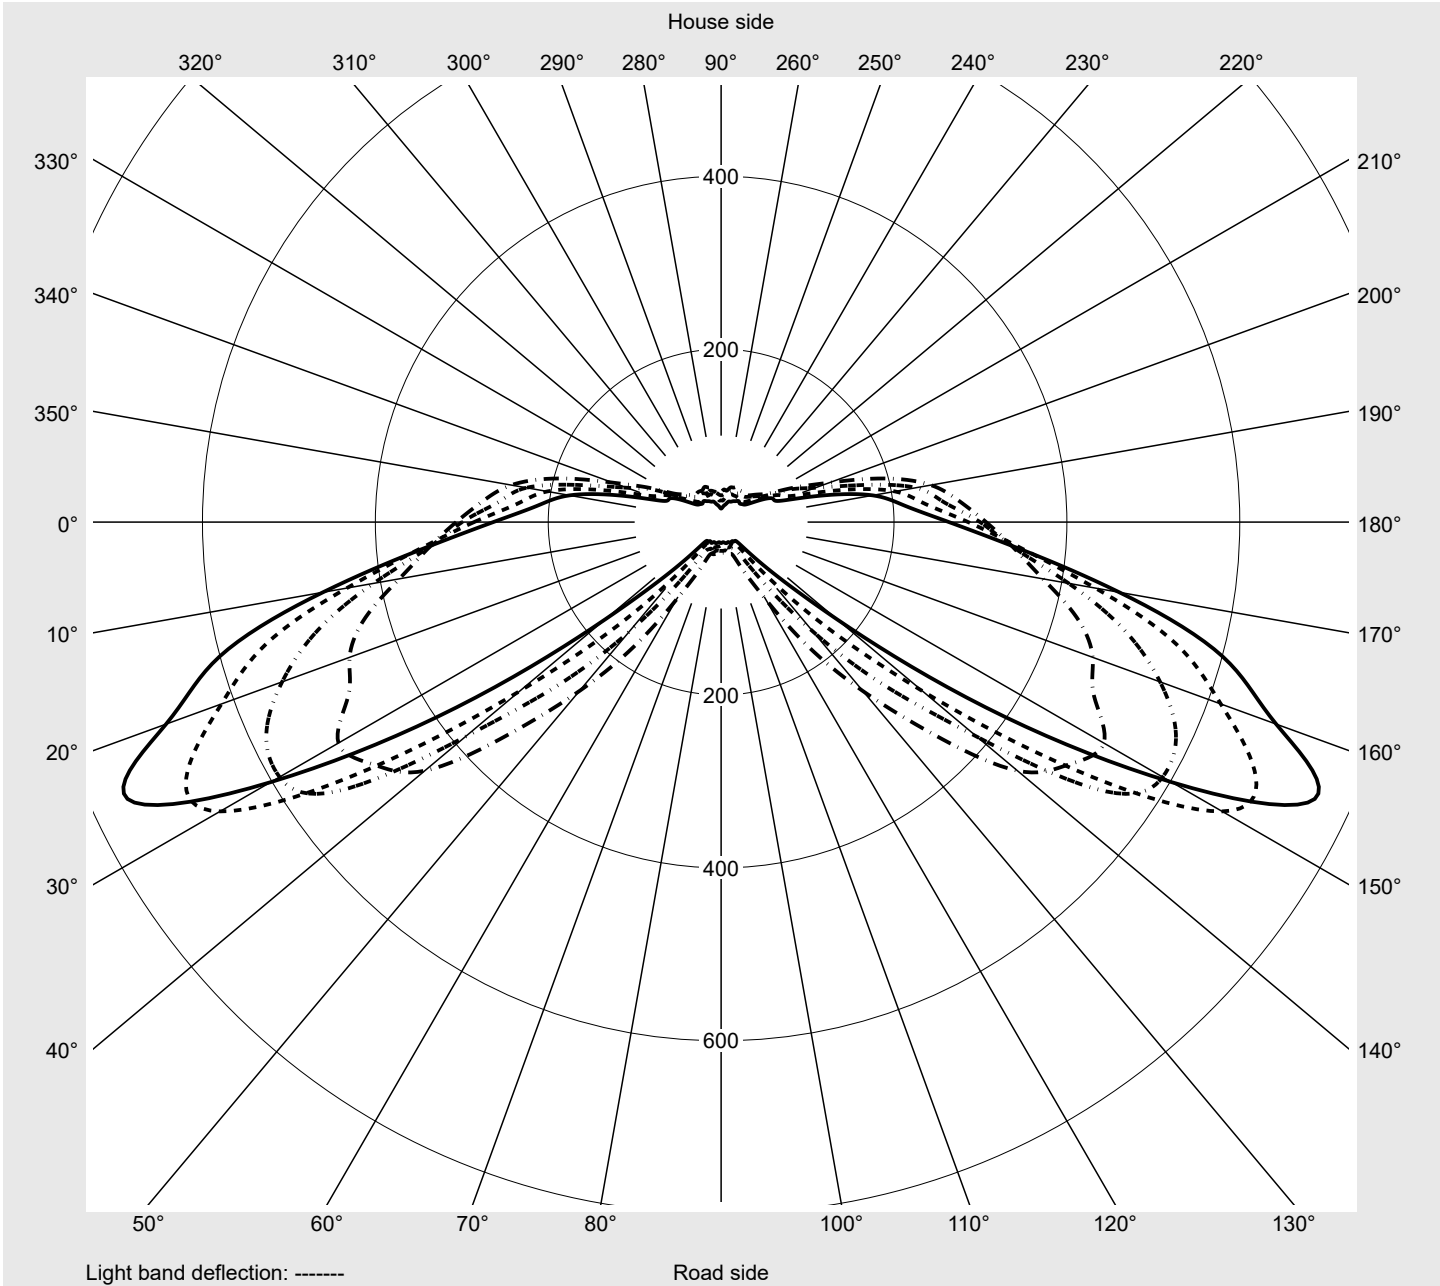

Photometric test report

Family Streetlight 31 micro toolless	Order number: 5XH5D31S08BA EAN: 4069025512963	LP number 59076_3453
	Version post-top or side-entry mounting, Smart Interface up Optic direct, asymmetric wide distribution S100003 Cover toughened safety glass Lamps LED 3000 K CRI ≥ 70 Controlgear ECG SITECO - Smart Interface Rated values Net luminous flux = 2860 lm Power consumption = 19.2 W Luminous efficacy = 149 lm/W	serial documentation 30.06.2025

Luminous intensity in cd/klm C180-0 C205-25 C210-30 C270-90 **Imax: 758 cd/klm**

Luminaire output ratios	
Eta	100.0%
Eta 0° - 90°	100.0%
Eta 90° - 180°	0.0%
Measurement conditions	
DIN EN 13032 and DIN 5032	

Luminous intensity class acc. to EN13201-2	
Class:	G3
Imax 70°	757.8
Imax 80°	95.1
Imax 90°	0.0
Imax >90°	0.0
Imax >95°	0.0

Photometric test report

Family Streetlight 31 micro toolless	Order number: 5XH5D31S08BA EAN: 4069025512963	LP number 59076_3453
---	--	---------------------------------------

Envelope curve in cd/klm **KMK 70°** **KMK 67.5°** **KMK 65°** **KMK 62.5°** **siteco**

Photometric test report

Family Streetlight 31 micro toolless	Order number: 5XH5D31S08BA EAN: 4069025512963	LP number 59076_3453
Table of values for luminous intensities		Maximum luminous intensity
		siteco