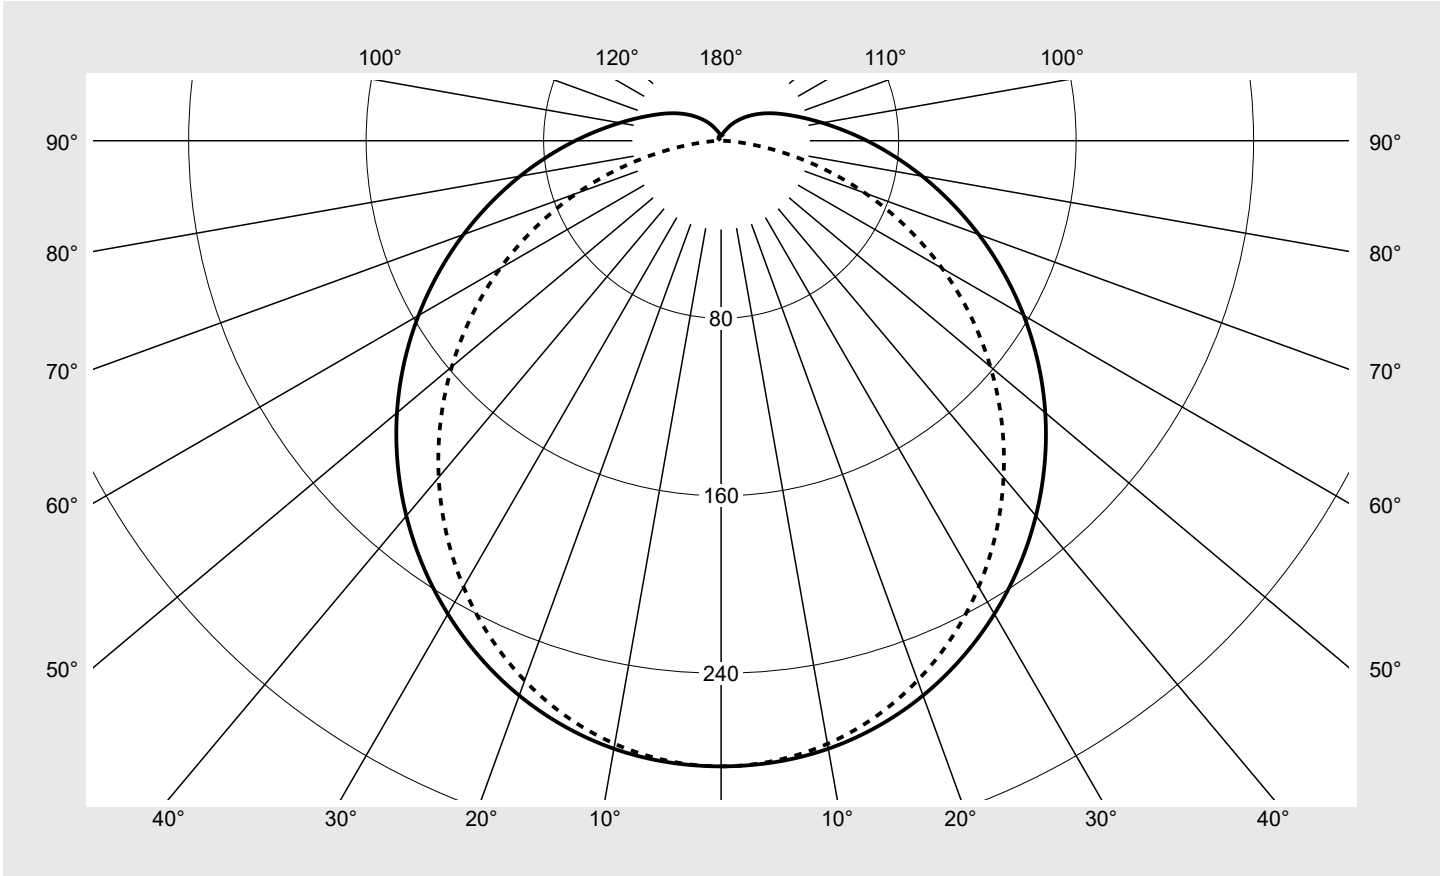

Photometric test report

Family Monsun® 41	Order number: 51FK20MD420B EAN: 4069025570796	LP number 59964_1
	Version cover polycarbonat, diffuser distribution Lamps LED 4000 K | CRI ≥ 80 Controlgear ECG Rated values Net luminous flux = 2630 lm Power consumption = 17.5 W Luminous efficacy = 150.3 lm/W	serial documentation 12.02.2026

Luminous intensity in cd/klm C180-0 C270-90 **Imax: 282 cd/klm**

Classifications	
DIN 5040	A 3 1
CIE	N1=42 N2=72 N3=90 N4=91 N5=100

Luminaire light output ratios	
η_{LB}	100.0%
ϕ_u	90.6%
ϕ_o	9.4%

Measurement conditions
DIN EN 13032 and DIN 5032