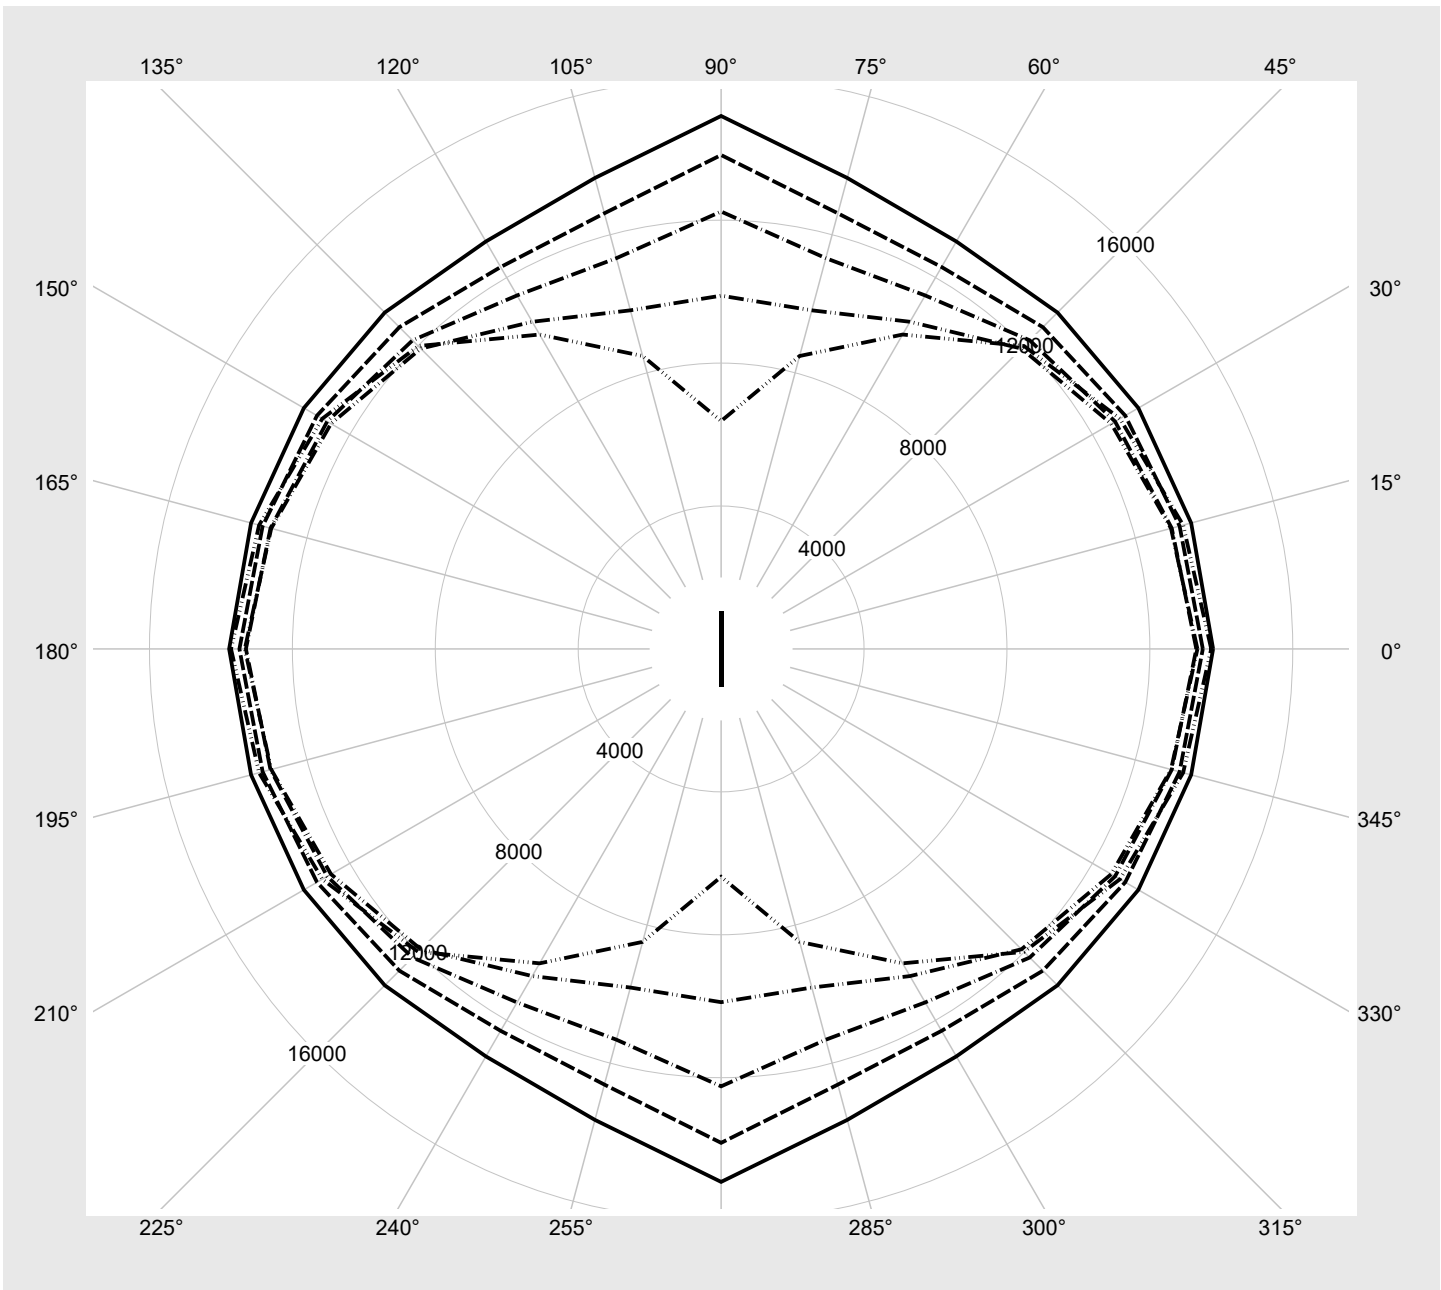

Photometric test report

Family
Monsun® 41

Order number: 51FK20MK450B
EAN: 4069025570802

LP number
59971_1

Luminance values in cd/m²

☐ γ 65°
☐ γ 70°
☐ γ 75°
☐ γ 80°
☐ γ 85°

Photometric test report

Family Monsun® 41	Order number: 51FK20MK450B EAN: 4069025570802	LP number 59971_1

Multilumen Table	environmental temperature: 25°C	siteco

DIP-Step	Switch Setting 1	Luminous flux [lm]	Power consumption [W]
1	HIGH	5100	34.0
0	LOW	3000	20.0