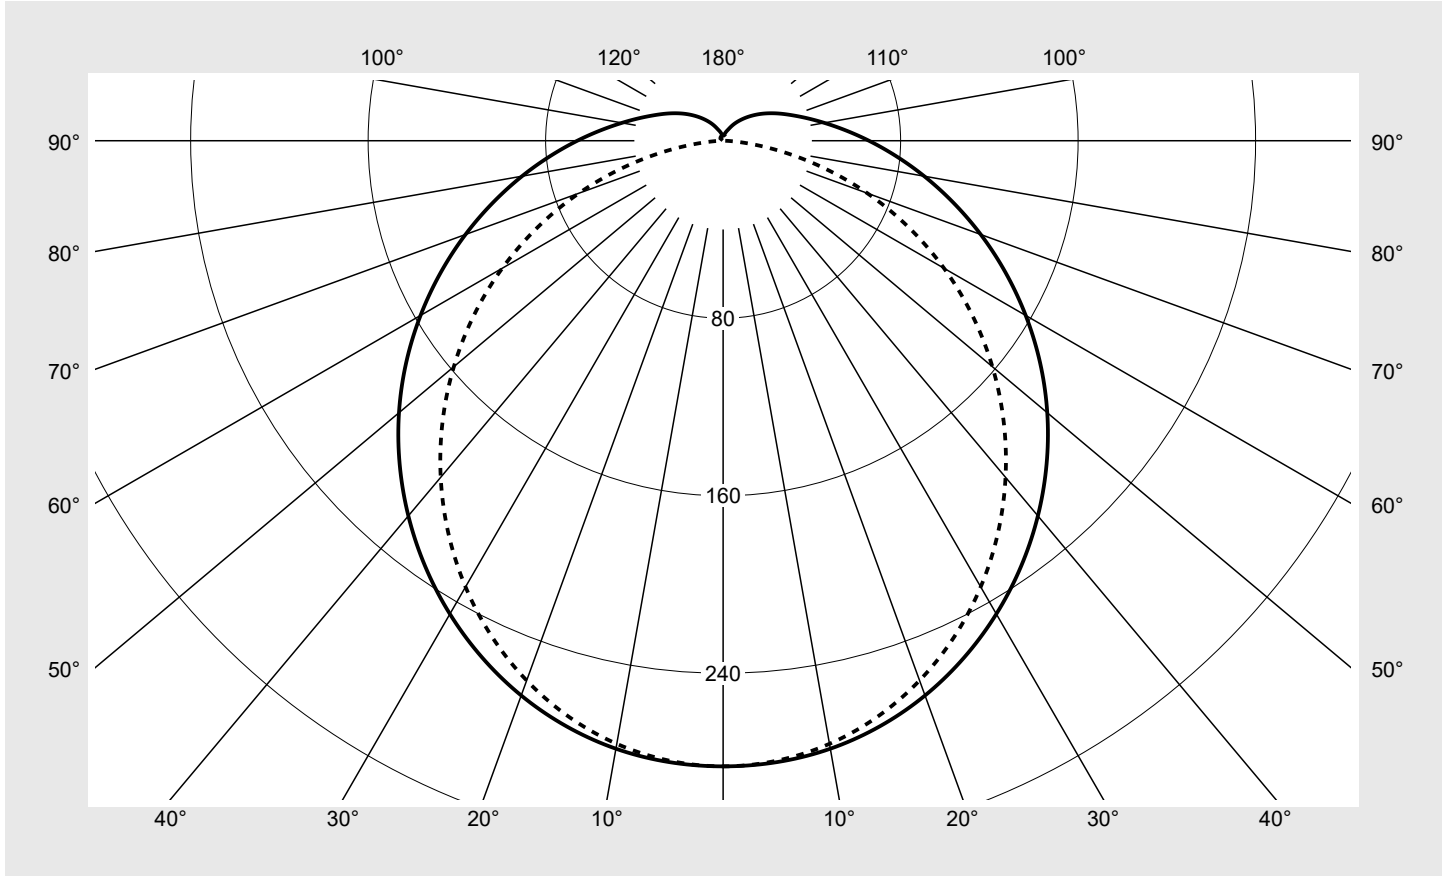

Photometric test report

Family Monsun® 41	Order number: 51FK20MK450B EAN: 4069025570802	LP number 59971_1
	Version cover polycarbonat, diffuser distribution Lamps LED 4000 K | CRI ≥ 80 Controlgear ECG Multilumen Rated values Net luminous flux = 5100 lm Power consumption = 34.0 W Luminous efficacy = 150 lm/W	serial documentation 12.02.2026

Luminous intensity in cd/klm C180-0 C270-90 **Imax: 282 cd/klm**

Classifications	
DIN 5040	A 3 1
CIE	N1=42 N2=72 N3=90 N4=91 N5=100

Luminaire light output ratios	
η_{LB}	100.0%
ϕ_u	90.6%
ϕ_o	9.4%

Measurement conditions
DIN EN 13032 and DIN 5032