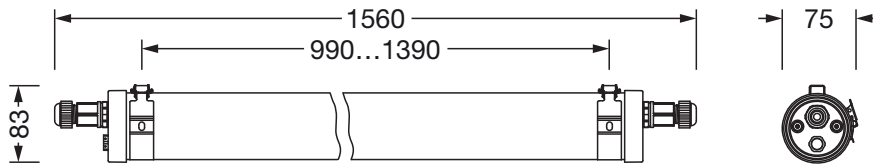

Material, Colour

- housing: PMMA, semi-transparent, matt white, cylindrical, with luminaire and ceiling fastening, V4A, mounting with brackets of stainless steel
- Colour specification: matt white
- end cap: stainless steel (V4A)
- Quantity: 2 piece
- Cover: diffuser of PMMA

Mounting

- Mounting method, mounting location: suspended mounting, surface-mounted, to the ceiling / to the wall
- Arrangement: single arrangement

Electrical connection

- Connection: with 1 terminal, 3-pole, max. 2.5mm²
- Nominal voltage: 220..240V, 50/60Hz, AC
- Through-wiring: 3x 1.5mm²

Dimensions, Weight

- Length: 1560mm
- Diameter: 75mm
- Weight: 1.8kg

Service life

- Rated service life: 50000h (L80/B50) at AT = 25°C

Order No.: 51FT107N4A0A | GTIN (EAN): 4058352701287

Dimensions: Mon31T,diff,10000lm840,0/1,3x1.5²,PMMA

It is mandatory that the assembly instructions must be observed when planning and installing the electrical installation (to be found at www.siteco.com)

Tolerances related to thermal, electrical and photometric data according to IEC 62722