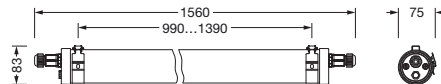

Order No.: 51FT107N4A0A | GTIN (EAN): 4058352701287

Product description: Mon31T,diff,10000lm840,0/1,3x1.5²,PMMA

Monsun® 31 Tube, tubular luminaire, primary optical cover: diffuser, of PMMA, light emission: direct distribution, primary light characteristic: symmetric, installation type: suspended mounting, surface-mounted, LED, rated luminous flux: 10.000lm, luminous efficacy: 160lm/W, light colour: 840, colour temperature: 4000K, with with 1 terminal, 3-pole, max. 2.5mm², through-wiring: 3x 1.5mm², mains connection: 220..240V, AC, 50/60Hz, rated input power: 58W, housing, cylindrical, of PMMA, semi-transparent, matt white, with luminaire and ceiling fastening, V4A, mounting with brackets of stainless steel, length: 1.560mm, diameter: 75mm, end cap, of stainless steel (V4A), protection rating (complete): IP67/IP69K, insulation class (complete): insulation class I (protective earthing), certification: CE, UKCA, impact resistance: IK07, permissible operating ambient temperature: -20..+40°C, corresponds to IFS (International Featured Standards) requirements for safety and quality in the food industry, usage in unprotected outdoor area possible with horizontal mounting, contact your sales advisor before using the luminaires in applications with unclear chemical exposure, large temperature fluctuations or condensation-forming humidity, packaging unit: 1 piece

IK 07

Lamps:	LED
Wt. (kg):	1.8
GTIN (EAN):	4058352701287