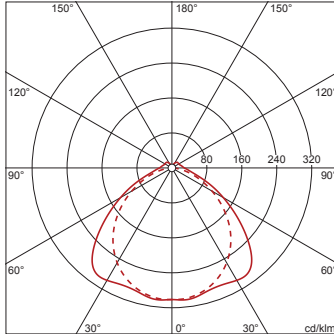

Order No.: 53BM812C1V4075 | **GTIN (EAN):** 4058352421789

Planning data: Mod31MO,LI,wd,7620lm840,MLCi,wh,5su

53BM812C1V4075: 1x LED

4058352421789
53BM812C1V4075

LED 4000 K | CRI ≥ 80 ϕ_{N} 7620 lm

ϕ_{d} 92% ϕ_{r} 8%

Luminance values (cd/m²)

	C 0/180	C 90/270
L₈₀	5770	8540
L₇₀	7948	11763
L₆₅	9879	13183

UGR 24.8   24.8

X 4H Y 8H ρ 70/50/20 S 0.25H

It is mandatory that the assembly instructions must be observed when planning and installing the electrical installation (to be found at www.siteco.com)

Tolerances related to thermal, electrical and photometric data according to IEC 62722

Issued 12.04.2024 - Modifications and errors subject to change - Ensure that you always use the latest version -