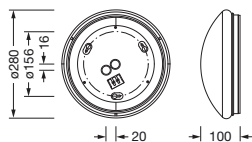

Order No.: 51WD107AG1A | **GTIN (EAN):** 4058352520949

Product description: Rond41S,1350lm830/840,0/1,PMMA,wh

Rondel 41-S, wall and ceiling luminaire, primary optical cover: enclosure, of PMMA, opal, light emission: direct distribution, primary light characteristic: symmetric, installation type: surface-mounted, LED, rated luminous flux: 1.350lm, luminous efficacy: 104lm/W, light colour: 830/840, colour temperature: 3000/4000K, control gear: ECG, with terminal, 3-pole, max. 2.5mm², mains connection: 230V, AC, 50/60Hz, rated input power: 13W, luminaire housing, round, of steel, powder-coated, white, diameter: 280mm, height: 100mm, protection rating (complete): IP44, insulation class (complete): insulation class I (protective earthing), certification: CE, impact resistance: IK02, permissible operating ambient temperature: -30..+40°C, permissible storage temperature: -30..+80°C, packaging unit: 1 piece

IP 44  

Lamps:	LED
Wt. (kg):	0.6
GTIN (EAN):	4058352520949

Order No.: 51WD107AG1A | GTIN (EAN): 4058352520949

Detailed technical description: Rond41S,1350lm830/840,0/1,PMMA,wh

Key data

- Product type: wall and ceiling luminaire
- Product name: Rondel 41-S
- Order No.: 51WD107AG1A

Lighting technology | Lamps | Control gear

Component 1

Lighting technology:

- Cover: enclosure, opal
- Beam angle: diffuse distribution
- Symmetry: symmetric
- Light emission: direct distribution

Lamps:

- Lamps: with LED
- Rated luminous flux: 1350lm
- Luminous efficacy: 104lm/W
- Colour temperature: 3000/4000K
- Colour rendering index: CRI > 80
- Light colour: 830/840
- SDCM (Standard Deviation of Colour Matching): MacAdam ≤ 5 SDCM (initial)
- Rated input power: 13W
- Supplement: colour temperature can be selected via DIP switch

Electrical connection

- Connection: terminal, 3-pole, max. 2.5mm²
- Nominal voltage: 230V, 220..240V, 50/60Hz, AC

Dimensions, Weight

- Diameter: 280mm
- Height: 100mm
- Weight: 0.6kg

Service life

- Rated service life: 50000h (L80/B10) at AT = 25°C