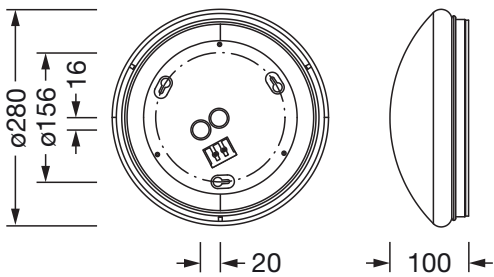

IP 44  

Lamps:	LED
Wt. (kg):	0.6
GTIN (EAN):	4058352520949

Order No.: 51WD107AG1A | GTIN (EAN): 4058352520949

Detailed technical description: Rond41S,1350lm830/840,0/1,PMMA,wh

Key data

- Product type: wall and ceiling luminaire
- Product name: Rondel 41-S
- Order No.: 51WD107AG1A

Material, Colour

- luminaire housing: steel, powder-coated, white, round
- Colour specification: white
- Cover: enclosure of PMMA

Mounting

- Mounting method, mounting location: surface-mounted, to the ceiling, to the wall
- Arrangement: single arrangement

Electrical connection

- Connection: terminal, 3-pole, max. 2.5mm²
- Nominal voltage: 230V, 220..240V, 50/60Hz, AC

Dimensions, Weight

- Diameter: 280mm
- Height: 100mm
- Weight: 0.6kg

Service life

- Rated service life: 50000h (L80/B10) at AT = 25°C

Order No.: 51WD107AG1A | GTIN (EAN): 4058352520949

Dimensions: Rond41S,1350lm830/840,0/1,PMMA,wh

It is mandatory that the assembly instructions must be observed when planning and installing the electrical installation (to be found at www.siteco.com)