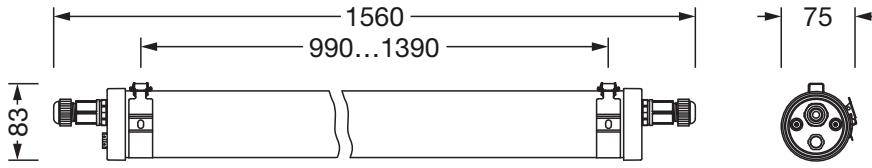

Material, Colour

- housing: PMMA, semi-transparent, matt white, cylindrical, with luminaire and ceiling fastening, V4A, mounting with brackets of stainless steel
- Colour specification: matt white
- end cap: stainless steel (V4A)
- Quantity: 2 piece
- Cover: diffuser of PMMA

Mounting

- Mounting method, mounting location: suspended mounting, surface-mounted, to the ceiling / to the wall
- Arrangement: single arrangement

Electrical connection

- Connection: with 1 terminal, 3-pole, max. 2.5mm²
- Nominal voltage: 220..240V, 50/60Hz, AC
- Through-wiring: 3x 1.5mm²

Dimensions, Weight

- Length: 1560mm
- Diameter: 75mm
- Weight: 1.8kg

Service life

- Rated service life: 50000h (L80/B50) at AT = 25°C

Order No.: 51FT107N460A | GTIN (EAN): 4058352701225

Dimensions: Mon31T,diff,6500lm840,0/1,3x1.5²,PMMA