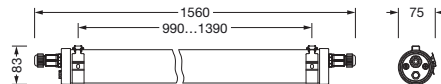

Order No.: 51FT107N460A | **GTIN (EAN):** 4058352701225

Product description: Mon31T,diff,6500lm840,0/1,3x1.5²,PMMA

Monsun® 31 Tube, tubular luminaire, primary optical cover: diffuser, of PMMA, light emission: direct distribution, primary light characteristic: symmetric, installation type: suspended mounting, surface-mounted, LED, rated luminous flux: 6.500lm, luminous efficacy: 160lm/W, light colour: 840, colour temperature: 4000K, control gear: ON/OFF, with with 1 terminal, 3-pole, max. 2.5mm², through-wiring: 3x 1.5mm², mains connection: 220..240V, AC, 50/60Hz, rated input power: 40W, housing, cylindrical, of PMMA, semi-transparent, matt white, with luminaire and ceiling fastening, V4A, mounting with brackets of stainless steel, length: 1.560mm, diameter: 75mm, end cap, of stainless steel (V4A), protection rating (complete): IP67/IP69K, insulation class (complete): insulation class I (protective earthing), certification: CE, UKCA, impact resistance: IK07, permissible operating ambient temperature: -20..+40°C, corresponds to IFS (International Featured Standards) requirements for safety and quality in the food industry, usage in unprotected outdoor area possible with horizontal mounting, contact your sales advisor before using the luminaires in applications with unclear chemical exposure, large temperature fluctuations or condensation-forming humidity, packaging unit: 1 piece

IK 07

Lamps:	LED
Wt. (kg):	1.8
GTIN (EAN):	4058352701225