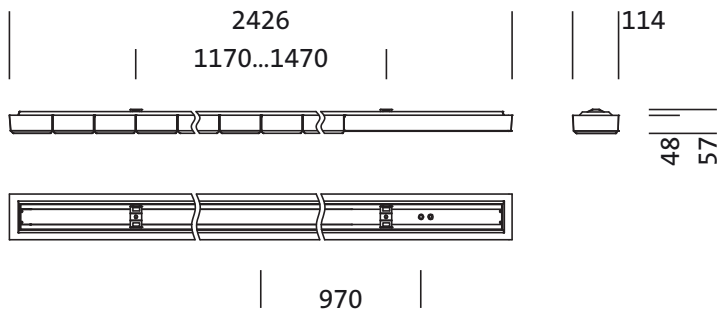

Order No.: 5MZ223D04WA | **GTIN (EAN):** 4058352124338

Product description: Scri11,LED7230lm840,DA,L2426,surf

Scriptus® 11, office luminaire, primary optical cover: lenses, CAT 2 ($L \leq 3000 \text{cd/m}^2$), light emission: direct distribution, primary light characteristic: symmetric, installation type: surface-mounted, LED, rated luminous flux: 7.230lm, luminous efficacy: 143lm/W, light colour: 840, colour temperature: 4000K, control gear: ECG DALI, with terminal, 5-pole, mains connection: 230V, AC, 50Hz, rated input power: 51W, housing, luminaire housing, of aluminium, traffic white (RAL 9016), length: 2.426mm, width: 114mm, height: 57mm, protection rating (complete): IP20, insulation class (complete): insulation class I (protective earthing), certification: CE, ENEC, VDE, protection symbol: F, permissible operating ambient temperature: 0...+35°C, standard: EN 50419, packaging unit: 1 piece

Material, Colour

- housing: aluminium, traffic white (RAL 9016)
- luminaire housing: aluminium, traffic white (RAL 9016)
- Colour specification: traffic white (RAL 9016)
- Cover: lenses

Mounting

- Mounting method, mounting location: surface-mounted, to the ceiling
- Arrangement: single arrangement

Electrical connection

- Connection: terminal, 5-pole
- Nominal voltage: 230V, 230..240V, 50Hz, AC

Dimensions, Weight

- Length: 2426mm
- Width: 114mm
- Height: 57mm
- Weight: 7.6kg

Service life

- Rated service life: 50000h (L85/B50) at AT = 25°C

Order No.: 5MZ223D04WA | GTIN (EAN): 4058352124338

Dimensions: Scri11,LED7230lm840,DA,L2426,surf

It is mandatory that the assembly instructions must be observed when planning and installing the electrical installation (to be found at www.siteco.com)