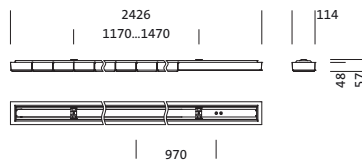

Order No.: 5MZ223D04WA | **GTIN (EAN):** 4058352124338

Product description: Scri11,LED7230lm840,DA,L2426,surf

Scriptus® 11, office luminaire, primary optical cover: lenses, CAT 2 ($L \leq 3000 \text{cd/m}^2$), light emission: direct distribution, primary light characteristic: symmetric, installation type: surface-mounted, LED, rated luminous flux: 7.230lm, luminous efficacy: 143lm/W, light colour: 840, colour temperature: 4000K, control gear: ECG DALI, with terminal, 5-pole, mains connection: 230V, AC, 50Hz, rated input power: 51W, housing, luminaire housing, of aluminium, traffic white (RAL 9016), length: 2.426mm, width: 114mm, height: 57mm, protection rating (complete): IP20, insulation class (complete): insulation class I (protective earthing), certification: CE, ENEC, VDE, protection symbol: F, permissible operating ambient temperature: 0...+35°C, standard: EN 50419, packaging unit: 1 piece

4058352124338
5MZ223D04WA

LED 4000K / CRI ≥ 80 Φ_N 7230 lm

Lamps:	LED
Wt. (kg):	7.6
GTIN (EAN):	4058352124338