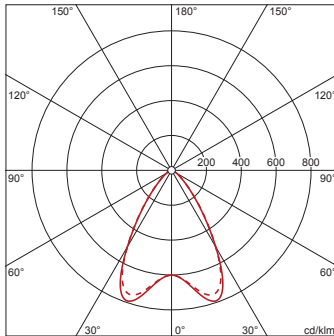

Scriptus® 11, office luminaire, primary optical cover: lenses, CAT 2 ($L \leq 3000 \text{cd/m}^2$), light emission: direct distribution, primary light characteristic: symmetric, installation type: surface-mounted, LED, rated luminous flux: 7.230lm, luminous efficacy: 143lm/W, light colour: 840, colour temperature: 4000K, control gear: ECG DALI, with terminal, 5-pole, mains connection: 230V, AC, 50Hz, rated input power: 51W, housing, luminaire housing, of aluminium, traffic white (RAL 9016), length: 2.426mm, width: 114mm, height: 57mm, protection rating (complete): IP20, insulation class (complete): insulation class I (protective earthing), certification: CE, ENEC, VDE, protection symbol: F, permissible operating ambient temperature: 0...+35°C, standard: EN 50419, packaging unit: 1 piece

4058352124338
5MZ223D04WA

LED 4000K / CRI ≥ 80 Φ_N 7230 lm

Lamps:	LED
Wt. (kg):	7.6
GTIN (EAN):	4058352124338