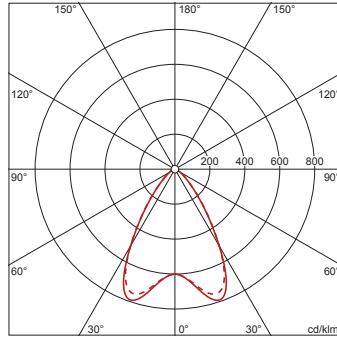

Order No.: 5MZ223D04WA | GTIN (EAN): 4058352124338

Planning data: Scri11,LED7230lm840,DA,L2426,surf

5MZ223D04WA: 1x LED
4000K / CRI ≥ 80

4058352124338

5MZ223D04WA

LED 4000K / CRI ≥ 80

ϕ_N 7230 lm

$\phi_{\downarrow}$ 100% $\phi_{\uparrow}$ 0%

Luminance values (cd/m²)

	C 0/180	C 90/270
L₈₀	1962	2003
L₇₀	2485	2523
L₆₅	2706	2848

UGR 17.2 17.4

X 4H Y 8H ρ 70/50/20 S 0.25H

It is mandatory that the assembly instructions must be observed when planning and installing the electrical installation (to be found at www.siteco.com)

Tolerances related to thermal, electrical and photometric data according to IEC 62722

Issued 24.02.2023 - Modifications and errors subject to change - Ensure that you always use the latest version -