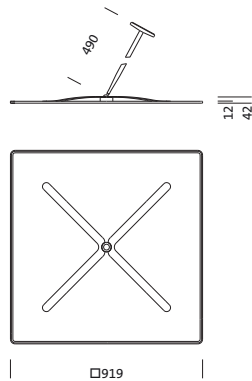

Order No.: 5NW14091QB | GTIN (EAN): 4039806588562

Product description: SMI,fresn-refl100,PMMA,alu,spec

secondary reflector, for Siteco Mirrortec® Indoor, ball-and-socket joint pendant suspension, housing, square, of aluminium, coated, metallic grey (RAL 9006), fresnel reflector 100, of PMMA, aluminized, highly specular, light point resolution, fresnel structure, length: 900 mm, width: 900 mm

Wt. (kg): 9.5
GTIN (EAN): 4039806588562