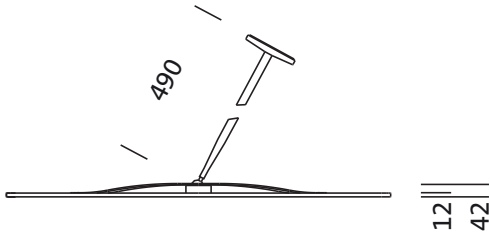

#### Mounting

- Mounting method, mounting location: suspended mounting, to the ceiling, to the wall
- Arrangement: single arrangement

#### Dimensions, Weight

- Length: 900mm
- Width: 900mm
- Weight: 9.5kg

Order No.: 5NW14091QB | GTIN (EAN): 4039806588562

Dimensions: SMI,fresn-refl100,PMMA,alu,spec

□919

It is mandatory that the assembly instructions must be observed when planning and installing the electrical installation (to be found at [www.siteco.com](http://www.siteco.com))