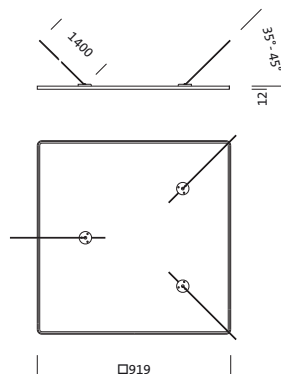

Order No.: 5NW14093QB | GTIN (EAN): 4039806568465

Product description: SMI,fresn-refl100,PMMA,alu,spec

secondary reflector, for Siteco Mirrortec® Indoor, wire hanger, housing, square, of aluminium, coated, metallic grey (RAL 9006), fresnel reflector 100, of PMMA, aluminized, highly specular, light point resolution, fresnel structure, length: 900 mm, width: 900 mm

Wt. (kg): 8.5
GTIN (EAN): 4039806568465