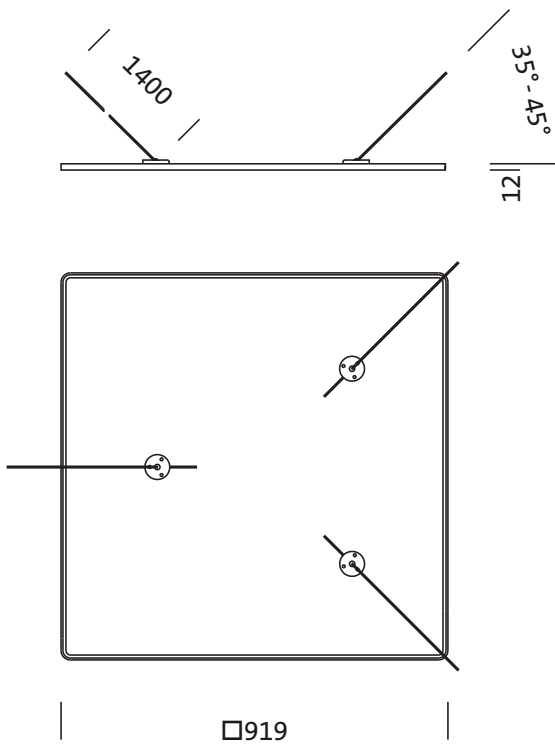

Order No.: 5NW14093QB | GTIN (EAN): 4039806568465

Dimensions: SMI,fresn-refl100,PMMA,alu,spec

It is mandatory that the assembly instructions must be observed when planning and installing the electrical installation (to be found at www.siteco.com)

Tolerances related to thermal, electrical and photometric data according to IEC 62722

Issued 24.02.2023 - Modifications and errors subject to change - Ensure that you always use the latest version -