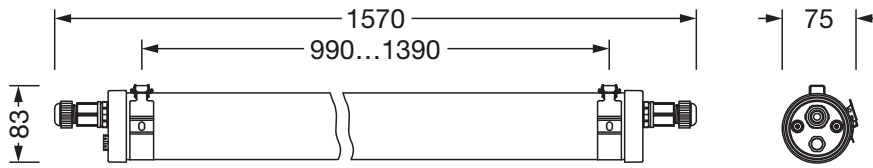

Material, Colour

- housing: PMMA, semi-transparent, matt white, cylindrical, with luminaire and ceiling fastening, V4A, mounting with brackets of stainless steel
- Colour specification: matt white
- end cap: stainless steel (V4A)
- Quantity: 2 piece
- Cover: diffuser of PMMA

Mounting

- Mounting method, mounting location: suspended mounting, surface-mounted, to the ceiling / to the wall
- Arrangement: single arrangement

Electrical connection

- Connection: with 1 terminal, 5-pole, max. 2.5mm²
- Nominal voltage: 220..240V, 50/60Hz, AC
- Through-wiring: 5x 1.5mm²

Dimensions, Weight

- Length: 1570mm
- Diameter: 75mm
- Weight: 1.9kg

Service life

- Rated service life: 50000h (L80/B50) at AT = 25°C

Order No.: 51FT10DN460A | GTIN (EAN): 4058352701317

Dimensions: Mon31T,diff,6500lm840,DA2,5x1.5²,PMMA

It is mandatory that the assembly instructions must be observed when planning and installing the electrical installation (to be found at www.siteco.com)

Tolerances related to thermal, electrical and photometric data according to IEC 62722