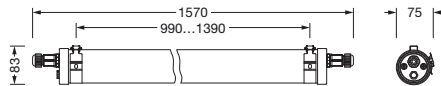

Order No.: 51FT10DN460A | **GTIN (EAN):** 4058352701317

Product description: Mon31T,diff,6500lm840,DA2,5x1.5²,PMMA

Monsun® 31 Tube, tubular luminaire, primary optical cover: diffuser, of PMMA, light emission: direct distribution, primary light characteristic: symmetric, installation type: suspended mounting, surface-mounted, LED, rated luminous flux: 6.500lm, luminous efficacy: 160lm/W, light colour: 840, colour temperature: 4000K, with with 1 terminal, 5-pole, max. 2.5mm², through-wiring: 5x 1.5mm², mains connection: 220..240V, AC, 50/60Hz, rated input power: 40W, housing, cylindrical, of PMMA, semi-transparent, matt white, with luminaire and ceiling fastening, V4A, mounting with brackets of stainless steel, length: 1.570mm, diameter: 75mm, end cap, of stainless steel (V4A), protection rating (complete): IP67/IP69K, insulation class (complete): insulation class I (protective earthing), certification: CE, UKCA, impact resistance: IK07, permissible operating ambient temperature: -20..+40°C, corresponds to IFS (International Featured Standards) requirements for safety and quality in the food industry, usage in unprotected outdoor area possible with horizontal mounting, contact your sales advisor before using the luminaires in applications with unclear chemical exposure, large temperature fluctuations or condensation-forming humidity, packaging unit: 1 piece

IK 07

Lamps:	LED
Wt. (kg):	1.9
GTIN (EAN):	4058352701317