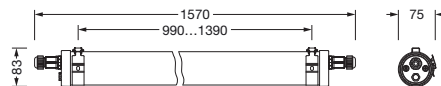

Order No.: 51FT10DN460A | **GTIN (EAN):** 4058352701317

Product description: Mon31T,diff,6500lm840,DA2,5x1.5²,PMMA

Monsun® 31 Tube, tubular luminaire, primary optical cover: diffuser, of PMMA, light emission: direct distribution, primary light characteristic: symmetric, installation type: suspended mounting, surface-mounted, LED, rated luminous flux: 6.500lm, luminous efficacy: 160lm/W, light colour: 840, colour temperature: 4000K, control gear: DALI 2, with with 1 terminal, 5-pole, max. 2.5mm², through-wiring: 5x 1.5mm², mains connection: 220..240V, AC, 50/60Hz, rated input power: 40W, housing, cylindrical, of PMMA, semi-transparent, matt white, with luminaire and ceiling fastening, V4A, mounting with brackets of stainless steel, length: 1.570mm, diameter: 75mm, end cap, of stainless steel (V4A), protection rating (complete): IP67/IP69K, insulation class (complete): insulation class I (protective earthing), certification: CE, UKCA, impact resistance: IK07, permissible operating ambient temperature: -20..+40°C, corresponds to IFS (International Featured Standards) requirements for safety and quality in the food industry, usage in unprotected outdoor area possible with horizontal mounting, contact your sales advisor before using the luminaires in applications with unclear chemical exposure, large temperature fluctuations or condensation-forming humidity, packaging unit: 1 piece

IK 07

Lamps: LED
Wt. (kg): 1.9
GTIN (EAN): 4058352701317