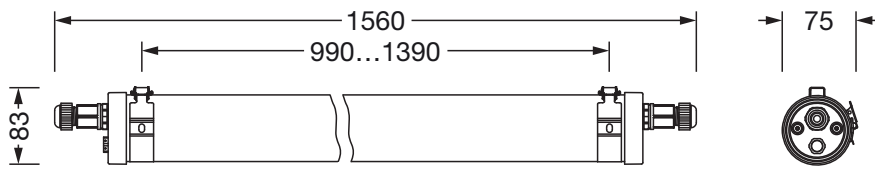

Material, Colour

- housing: PMMA, semi-transparent, matt white, cylindrical, with luminaire and ceiling fastening, V4A, mounting with brackets of stainless steel
- Colour specification: matt white
- end cap: stainless steel (V4A)
- Quantity: 2 piece
- Cover: diffuser of PMMA

Mounting

- Mounting method, mounting location: suspended mounting, surface-mounted, to the ceiling / to the wall
- Arrangement: single arrangement

Electrical connection

- Connection: with 1 terminal, 3-pole, max. 2.5mm²
- Nominal voltage: 220..240V, 50/60Hz, AC
- Through-wiring: 3x 1.5mm²

Dimensions, Weight

- Length: 1560mm
- Diameter: 75mm
- Weight: 1.8kg

Service life

- Rated service life: 50000h (L80/B50) at AT = 25°C

Order No.: 51FT107N480A | GTIN (EAN): 4058352701256

Dimensions: Mon31T,diff,8000lm840,0/1,3x1.5²,PMMA

It is mandatory that the assembly instructions must be observed when planning and installing the electrical installation (to be found at www.siteco.com)

Tolerances related to thermal, electrical and photometric data according to IEC 62722