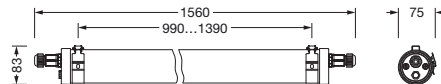

Order No.: 51FT107N480A | GTIN (EAN): 4058352701256

Product description: Mon31T,diff,8000lm840,0/1,3x1.5²,PMMA

Monsun® 31 Tube, tubular luminaire, primary optical cover: diffuser, of PMMA, light emission: direct distribution, primary light characteristic: symmetric, installation type: suspended mounting, surface-mounted, LED, rated luminous flux: 8.000lm, luminous efficacy: 160lm/W, light colour: 840, colour temperature: 4000K, control gear: ON/OFF, with with 1 terminal, 3-pole, max. 2.5mm², through-wiring: 3x 1.5mm², mains connection: 220..240V, AC, 50/60Hz, rated input power: 50W, housing, cylindrical, of PMMA, semi-transparent, matt white, with luminaire and ceiling fastening, V4A, mounting with brackets of stainless steel, length: 1.560mm, diameter: 75mm, end cap, of stainless steel (V4A), protection rating (complete): IP67/IP69K, insulation class (complete): insulation class I (protective earthing), certification: CE, UKCA, impact resistance: IK07, permissible operating ambient temperature: -20..+40°C, corresponds to IFS (International Featured Standards) requirements for safety and quality in the food industry, usage in unprotected outdoor area possible with horizontal mounting, contact your sales advisor before using the luminaires in applications with unclear chemical exposure, large temperature fluctuations or condensation-forming humidity, packaging unit: 1 piece

IK 07

Lamps:	LED
Wt. (kg):	1.8
GTIN (EAN):	4058352701256