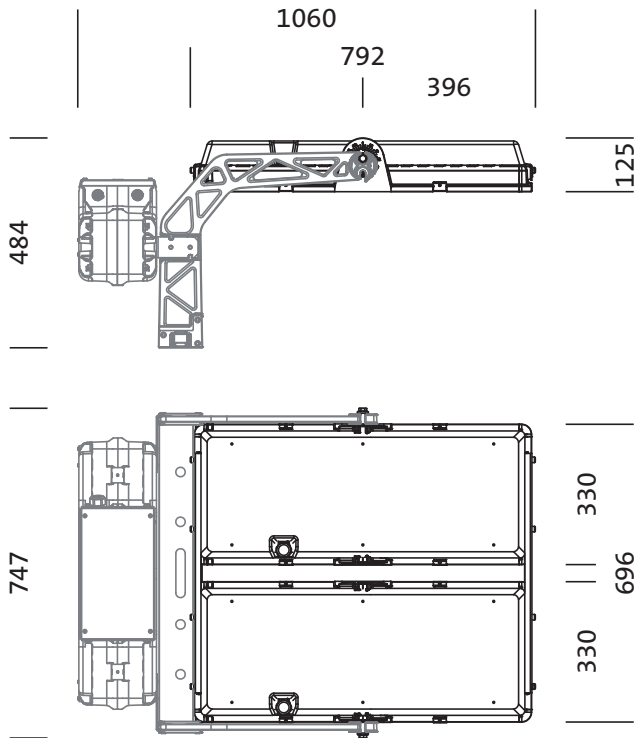

Mounting

- Mounting method, mounting location: screw fastening, to supporting structure

Electrical connection

- Connection: 2x connection cable with system connection

Dimensions, Weight

- Length: 792mm
- Width: 696mm
- Height: 126mm
- Weight: 30.5kg

Service life

- Rated service life: 50000h (L90/B50) at AT = 25°C, 10000h (L97/B50) at AT = 25°C

Order No.: 5XA7100W40A13DA | GTIN (EAN): 4058352402665

Dimensions: Sirius,LH,AREA-PL52,239138lm950,1971W

It is mandatory that the assembly instructions must be observed when planning and installing the electrical installation (to be found at www.siteco.com)
Tolerances related to thermal, electrical and photometric data according to IEC 62722
Issued 11.04.2025 - Modifications and errors subject to change - Ensure that you always use the latest version -