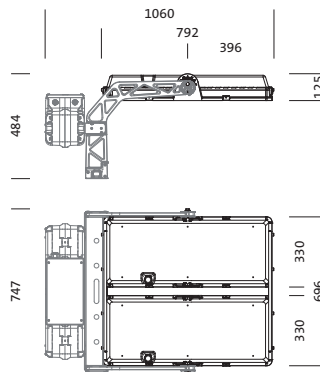

Order No.: 5XA7100W40A13DA | **GTIN (EAN):** 4058352402665

Product description: Sirius,LH,AREA-PL52,239138lm950,1971W

Sirius® luminaire head; light control with lens of glass; cover of toughened safety glass, transparent; light distribution: AREA-PL52, asymmetric direct distribution, LED; (High Power LED), colour temperature: 5000K, rated luminous flux: 239.138lm, colour rendering: CRI > 90, Television Lighting Consistency Index: TLCI ≥ 87, light colour: 950; luminous efficacy: 121lm/W; with 2x connection cable with system connection, cable length: 1,2m; dimming range 5..100% per LED segment, LED unit replaceable without ESD environment, dustproof LED module; 1971W luminaire head with 2x LED unit of diecast aluminium, powder-coated Siteco® metallic grey (DB 702S); length: 792mm / width: 696mm / height: 126mm; 4 separate LED segments per floodlight, each switchable and dimmable separately, protection rating (complete): IP66; insulation class (complete): insulation class I (protective earthing); certification: CE, ENEC; impact resistance: IK10; permissible operating ambient temperature: in outdoor areas: -30..+55°C, inner permissible operating ambient temperature: in indoor areas: -30..+45°C, permissible storage temperature: -20..+50°C packaging unit: 1 piece

Lamps: LED
 Wt. (kg): 30.5
 GTIN (EAN): 4058352402665

It is mandatory that the assembly instructions must be observed when planning and installing the electrical installation (to be found at www.siteco.com)
 Tolerances related to thermal, electrical and photometric data according to IEC 62722
 Issued 11.04.2025 - Modifications and errors subject to change - Ensure that you always use the latest version -

Mounting

- Mounting method, mounting location: screw fastening, to supporting structure

Electrical connection

- Connection: 2x connection cable with system connection

Dimensions, Weight

- Length: 792mm
- Width: 696mm
- Height: 126mm
- Weight: 30.5kg