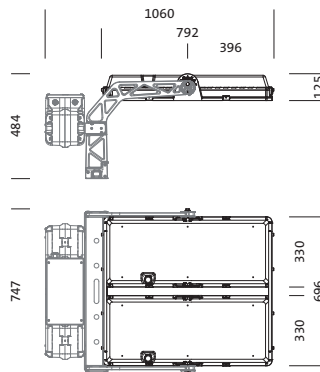

It is mandatory that the assembly instructions must be observed when planning and installing the electrical installation (to be found at www.siteco.com)

Tolerances related to thermal, electrical and photometric data according to IEC 62722

Issued 11.04.2025 - Modifications and errors subject to change - Ensure that you always use the latest version -