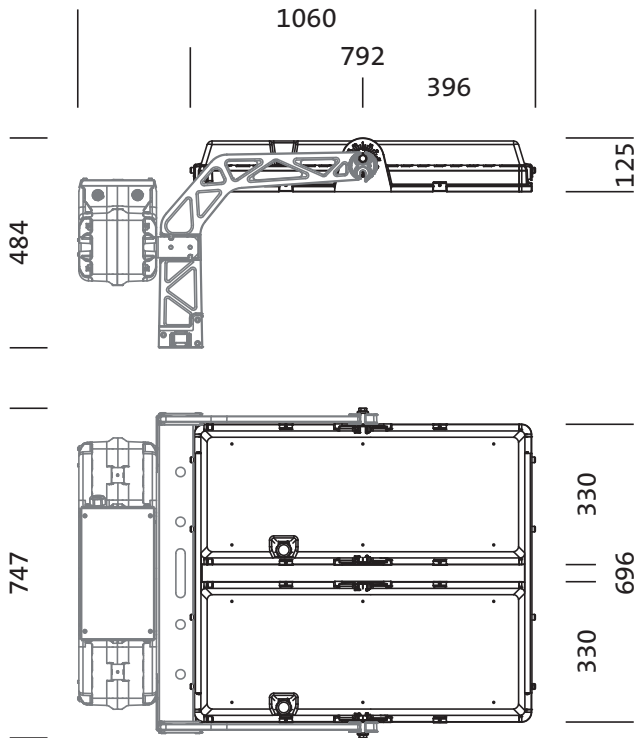

Detailed technical description: Sirius,LH,CUT-RS12,208894lm957,1974W,IC1

Key data

- Product type: luminaire head
- Product name: Sirius®
- Order No.: 5XA7100W50A61DA

Lighting technology | Lamps | Control gear

Mounting

- Mounting method, mounting location: screw fastening, to supporting structure

Electrical connection

- Connection: 2x connection cable with system connection

Dimensions, Weight

- Length: 792mm
- Width: 696mm
- Height: 126mm
- Weight: 30.0kg

Service life

- Rated service life: 50000h (L90/B50) at AT = 25°C, 10000h (L97/B50) at AT = 25°C

Order No.: 5XA7100W50A61DA | GTIN (EAN): 4058352402900

Dimensions: Sirius,LH,CUT-RS12,208894Im957,1974W,IC1