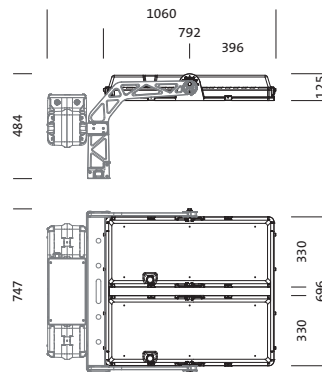

Product description: Sirius,LH,CUT-RS12,208894lm957,1974W,IC1

Sirius® luminaire head; light control with light control via reflectors with silver coating of plastic, silver coated; anti glare with shield; cover of toughened safety glass, transparent; light distribution: CUT-RS12, rotationally symmetric direct distribution, LED; (High Power LED), colour temperature: 5700K, rated luminous flux: 208.894lm, colour rendering: CRI > 95, Television Lighting Consistency Index: TLCl ≥ 96, light colour: 957; luminous efficacy: 106lm/W; with 2x connection cable with system connection, cable length: 1,2m; dimming range 5..100% per LED segment, LED unit replaceable without ESD environment, dustproof LED module; 1974W luminaire head with 2x LED unit of diecast aluminium, powder-coated Siteco® metallic grey (DB 702S); length: 792mm / width: 696mm / height: 126mm; 4 separate LED segments per floodlight, each switchable and dimmable separately, protection rating (complete): IP66; insulation class (complete): insulation class I (protective earthing); certification: CE, ENEC; impact resistance: IK10; permissible operating ambient temperature: in outdoor areas: -30..+55°C, inner permissible operating ambient temperature: in indoor areas: -30..+45°C, permissible storage temperature: -20..+50°C packaging unit: 1 piece

Lamps:	LED
Wt. (kg):	30.0
GTIN (EAN):	4058352402900

It is mandatory that the assembly instructions must be observed when planning and installing the electrical installation (to be found at www.siteco.com)

Tolerances related to thermal, electrical and photometric data according to IEC 62722

Issued 11.04.2025 - Modifications and errors subject to change - Ensure that you always use the latest version -