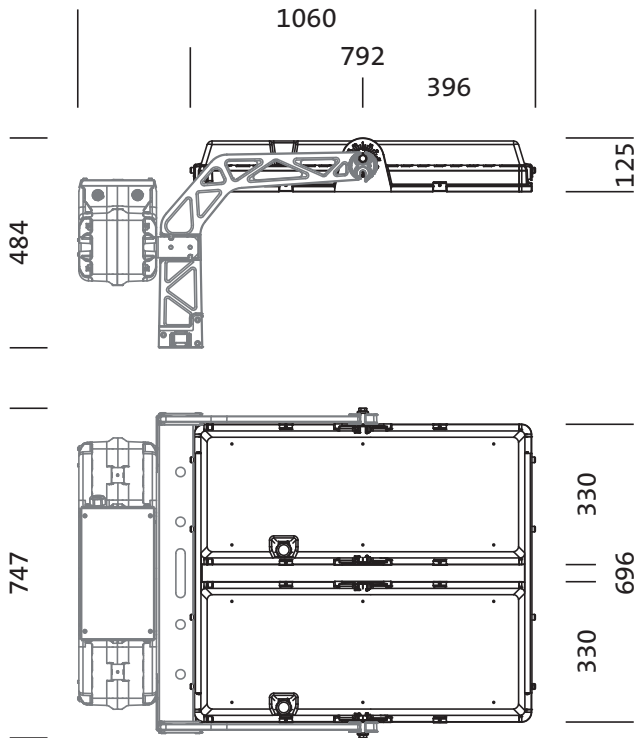

Order No.: 5XA7100W40A32DA | GTIN (EAN): 4058352402726

Dimensions: Sirius,LH,ECO-RS07,267273lm950,1974W,IC1

It is mandatory that the assembly instructions must be observed when planning and installing the electrical installation (to be found at www.siteco.com)
Tolerances related to thermal, electrical and photometric data according to IEC 62722
Issued 11.04.2025 - Modifications and errors subject to change - Ensure that you always use the latest version -