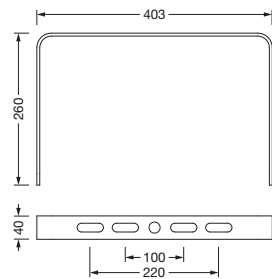

Order No.: 59HC92002 | GTIN (EAN): 4058352463260

Product description: HB31L,bracket,steel,sr

Highbay 31 L, mounting bracket, installation type: surface-mounted, mounting bracket, of steel, grey aluminium (RAL 9007), width: 403mm, height: 260mm, packaging unit: 1 piece

Wt. (kg): 1.2
GTIN (EAN): 4058352463260

It is mandatory that the assembly instructions must be observed when planning and installing the electrical installation (to be found at www.siteco.com)
Tolerances related to thermal, electrical and photometric data according to IEC 62722
Issued 24.02.2023 - Modifications and errors subject to change - Ensure that you always use the latest version -

Order No.: 59HC92002 | GTIN (EAN): 4058352463260

Detailed technical description: HB31L,bracket,steel,sr

Key data

- Product type: mounting bracket
- Product name: Highbay 31 L
- Order No.: 59HC92002

Material, Colour

- mounting bracket: steel, grey
aluminium (RAL 9007)
- Colour specification: grey aluminium
(RAL 9007)

Mounting

- Mounting method, mounting location:
surface-mounted, to the ceiling

Dimensions, Weight

- Width: 403mm
- Height: 260mm
- Weight: 1.2kg