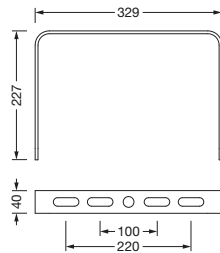

Order No.: 59HC92001 | GTIN (EAN): 4058352463239

Product description: HB31S,bracket,steel,sr

Highbay 31 S, mounting bracket, installation type: surface-mounted, mounting bracket, of steel, grey aluminium (RAL 9007), width: 329mm, height: 227mm, packaging unit: 1 piece

Wt. (kg): 1.0
GTIN (EAN): 4058352463239

Order No.: 59HC92001 | GTIN (EAN): 4058352463239

Detailed technical description: HB31S,bracket,steel,sr

Key data

- Product type: mounting bracket
- Product name: Highbay 31 S
- Order No.: 59HC92001

Material, Colour

- mounting bracket: steel, grey
aluminium (RAL 9007)
- Colour specification: grey aluminium
(RAL 9007)

Mounting

- Mounting method, mounting location:
surface-mounted, to the ceiling

Dimensions, Weight

- Width: 329mm
- Height: 227mm
- Weight: 1.0kg

Order No.: 59HC92001 | GTIN (EAN): 4058352463239

Dimensions: HB31S,bracket,steel,sr