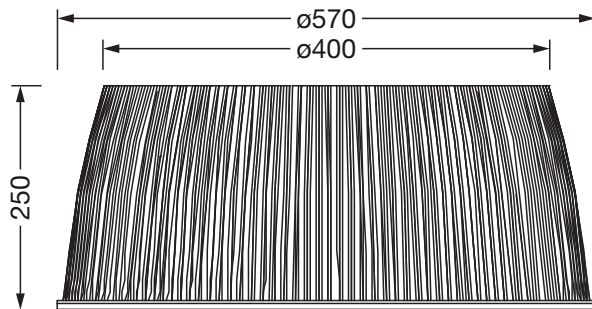

Key data

- Product type: reflector
- Product name: Highbay 31 L
- Order No.: 59HC91004

Lighting technology | Lamps | Control gear

Component 1

Lighting technology:

- Light control: reflector of aluminium, Alu-Soft
- Beam angle: narrow to wide distribution
- Symmetry: rotationally symmetric
- Light emission: direct distribution
- UGR viewing direction along longitudinal luminaire axis: ≤ 22
- UGR viewing direction along lateral luminaire axis: ≤ 22

Mounting

- Mounting method, mounting location: surface-mounted, to the luminaire
- Arrangement: single arrangement

Dimensions, Weight

- Diameter: 590mm
- Height: 250mm
- Weight: 1.5kg

Order No.: 59HC91004 | GTIN (EAN): 4058352463222

Dimensions: HB31L,refl,alu,dir,surf

It is mandatory that the assembly instructions must be observed when planning and installing the electrical installation (to be found at www.siteco.com)

Tolerances related to thermal, electrical and photometric data according to IEC 62722