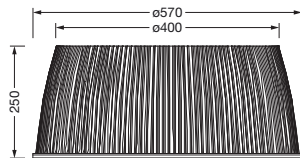

Order No.: 59HC91004 | GTIN (EAN): 4058352463222

Product description: HB31L,refl,alu,dir,surf

Highbay 31 L, reflector, primary light control with reflector, of aluminium, Alu-Soft, light emission: direct distribution, primary light characteristic: rotationally symmetric, installation type: surface-mounted, diameter: 590mm, height: 250mm, packaging unit: 1 piece

Wt. (kg): 1.5
GTIN (EAN): 4058352463222

It is mandatory that the assembly instructions must be observed when planning and installing the electrical installation (to be found at www.siteco.com)

Tolerances related to thermal, electrical and photometric data according to IEC 62722

Key data

- Product type: reflector
- Product name: Highbay 31 L
- Order No.: 59HC91004

Lighting technology | Lamps | Control gear

Component 1

Lighting technology:

- Light control: reflector of aluminium, Alu-Soft
- Beam angle: narrow to wide distribution
- Symmetry: rotationally symmetric
- Light emission: direct distribution
- UGR viewing direction along longitudinal luminaire axis: ≤ 22
- UGR viewing direction along lateral luminaire axis: ≤ 22

Mounting

- Mounting method, mounting location: surface-mounted, to the luminaire
- Arrangement: single arrangement

Dimensions, Weight

- Diameter: 590mm
- Height: 250mm
- Weight: 1.5kg

Order No.: 59HC91004 | GTIN (EAN): 4058352463222