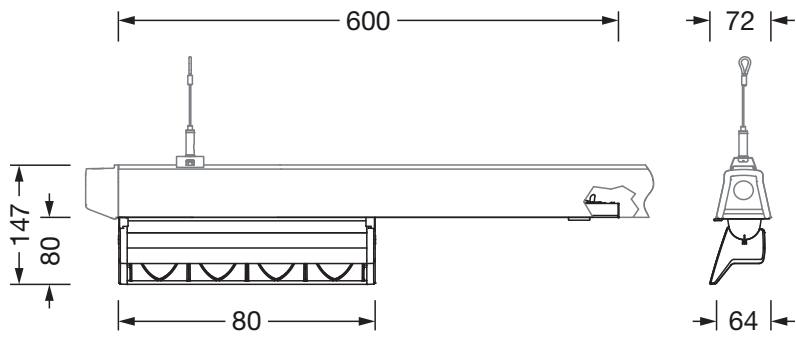

#### Mounting

- Mounting method, mounting location: slip-in mounting, in the Licross trunking rail
- Supplement: only suitable for use in indoor areas

#### Electrical connection

- Connection: plug, 5-pole, with phase selection
- Nominal voltage: 220..240V, 50/60Hz, AC/DC

Order No.: 51TH3WDD36XA | GTIN (EAN): 4058352329740

Dimensions: LicWW,LI,asy,WW,5030lm830,DA,bk