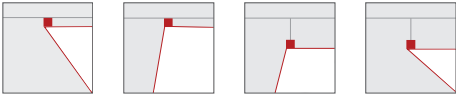

Order No.: 51TH3WDD36XA | **GTIN (EAN):** 4058352329740

Product description: LicWW,LI,asy,WW,5030lm830,DA,bk

Licross Wallwasher, luminaire insert, of sheet steel, coil coated, jet black (RAL 9005), reflector, of aluminium section, jet black (RAL 9005), blank cover, of PC/ABS, black, length: 600mm, width: 72mm, LED rated luminous flux: 5.030lm, light colour: 830, SDCM (Standard Deviation of Colour Matching)MacAdam ≤ 3 SDCM (initial), control gear: DALI, control gear: ECG DALI, with plug, 5-pole, with phase selection, mains connection: 220..240V, AC/DC, 50/60Hz, rated input power: 45W, of plastic, silver coated, primary light characteristic: asymmetric, protection rating (complete): IP20, insulation class (complete): insulation class I (protective earthing), certification: CE, UKCA, packaging unit: 1 piece

IP 20

Lamps:	LED
Wt. (kg):	1.5
GTIN (EAN):	4058352329740