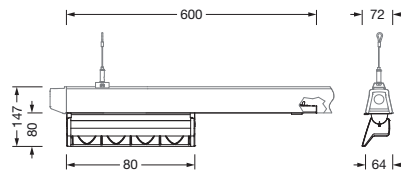

Order No.: 51TH3WDD36XA | **GTIN (EAN):** 4058352329740

Product description: LicWW,LI,asy,WW,5030lm830,DA,bk

Licross Wallwasher, luminaire insert, of sheet steel, coil coated, jet black (RAL 9005), reflector, of aluminium section, jet black (RAL 9005), blank cover, of PC/ABS, black, length: 600mm, width: 72mm, LED rated luminous flux: 5.030lm, light colour: 830, SDCM (Standard Deviation of Colour Matching)MacAdam ≤ 3 SDCM (initial), control gear: DALI, control gear: ECG DALI, with plug, 5-pole, with phase selection, mains connection: 220..240V, AC/DC, 50/60Hz, rated input power: 45W, of plastic, silver coated, primary light characteristic: asymmetric, protection rating (complete): IP20, insulation class (complete): insulation class I (protective earthing), certification: CE, UKCA, packaging unit: 1 piece

IP 20

Lamps:	LED
Wt. (kg):	1.5
GTIN (EAN):	4058352329740