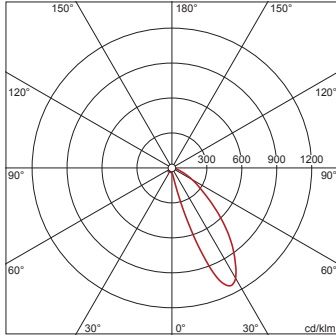

Order No.: 51TH3WDD36XA | **GTIN (EAN):** 4058352329740

Planning data: LicWW,LI,asy,WW,5030lm830,DA,bk

51TH3WDD36XA: 1x LED

4058352329740
51TH3WDD36XA

LED 3000 K | CRI ≥ 80 ϕ_{N} 5030 lm

ϕ_{d} 100% ϕ_{r} 0%

Luminance values (cd/m²)

	C 0/180	C 90/270
L₈₀	17960	1646
L₇₀	37340	1756
L₆₅	59016	1973

UGR 35.2 32.1

X 4H Y 8H ρ 70/50/20 S 0.25H