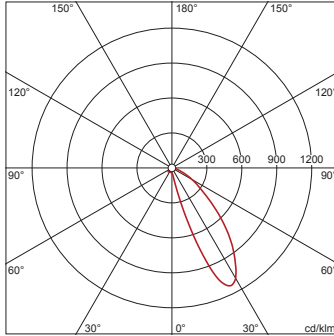

Order No.: 51TH3WDD46XA | GTIN (EAN): 4058352329764

Planning data: LicWW,LI,asy,WW,5270lm840,DA,bk

51TH3WDD46XA: 1x LED

4058352329764

51TH3WDD46XA

LED 4000 K | CRI $\geq$ 80

ϕ_{N} 5270 lm

ϕ_{L} 100% ϕ_{T} 0%

Luminance values (cd/m²)

	C 0/180	C 90/270
L₈₀	18816	1725
L₇₀	39121	1840
L₆₅	61831	2067

UGR 35.4 32.3

X 4H Y 8H ρ 70/50/20 S 0.25H

It is mandatory that the assembly instructions must be observed when planning and installing the electrical installation (to be found at www.siteco.com)

Tolerances related to thermal, electrical and photometric data according to IEC 62722

Issued 14.02.2026 - Modifications and errors subject to change - Ensure that you always use the latest version -