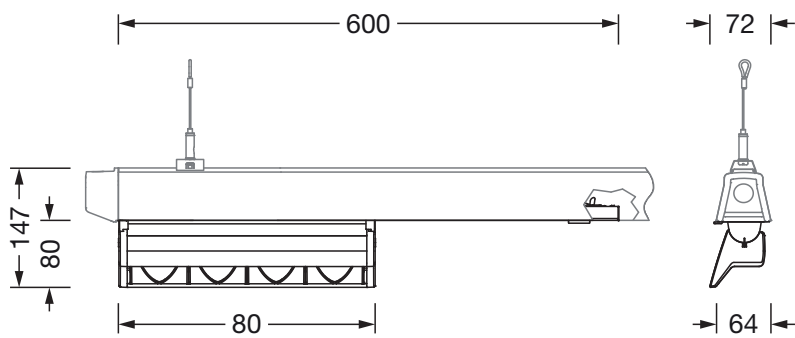

#### Mounting

- Mounting method, mounting location: slip-in mounting, in the Licross trunking rail
- Supplement: only suitable for use in indoor areas

#### Electrical connection

- Connection: plug, 5-pole, with phase selection
- Nominal voltage: 220..240V, 50/60Hz, AC/DC

Order No.: 51TH3WDD46XA | GTIN (EAN): 4058352329764

Dimensions: LicWW,LI,asy,WW,5270Im840,DA,bk