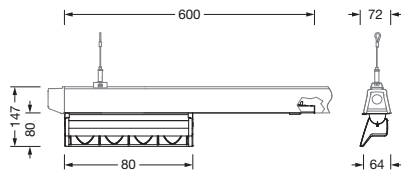

It is mandatory that the assembly instructions must be observed when planning and installing the electrical installation (to be found at www.siteco.com)

Tolerances related to thermal, electrical and photometric data according to IEC 62722

Issued 14.02.2026 - Modifications and errors subject to change - Ensure that you always use the latest version -