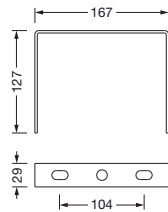

Order No.: 59HP92001 | GTIN (EAN): 4058352475867

**Product description:** HB42S/L,bracket,steel,bk

Highbay 42 S/L, mounting bracket, installation type: surface-mounted,  
mounting bracket, of steel, black, width: 166mm, height: 127mm, packaging  
unit: 1 piece

Wt. (kg): 0.4  
GTIN (EAN): 4058352475867

---

**Order No.:** 59HP92001 | **GTIN (EAN):** 4058352475867

**Detailed technical description:** HB42S/L,bracket,steel,bk

**Key data**

- Product type: mounting bracket
- Product name: Highbay 42 S/L
- Order No.: 59HP92001

**Material, Colour**

- mounting bracket: steel, black
- Colour specification: black

**Mounting**

- Mounting method, mounting location:  
surface-mounted, to the ceiling

**Dimensions, Weight**

- Width: 166mm
- Height: 127mm
- Weight: 0.4kg

Order No.: 59HP92001 | GTIN (EAN): 4058352475867

Dimensions: HB42S/L,bracket,steel,bk