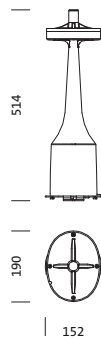

Order No.: 5XMOD540T08 | GTIN (EAN): 4058352453322

Product description: Mod540emptyhous

Module 540, empty housing, body, of diecast aluminium, coated, Siteco® metallic grey (DB 702S), packaging unit: 1 piece

Wt. (kg): 0.7
GTIN (EAN): 4058352453322

Order No.: 5XMOD540T08 | **GTIN (EAN):** 4058352453322

Detailed technical description: Mod540emptyhous

Key data

- Product type: empty housing
- Product name: Module 540
- Order No.: 5XMOD540T08

Material, Colour

- body: diecast aluminium, coated,
Siteco® metallic grey (DB 702S)
- Colour specification: Siteco® metallic
grey (DB 702S)

Dimensions, Weight

- Weight: 0.7kg

Order No.: 5XMOD540T08 | GTIN (EAN): 4058352453322

Dimensions: Mod540emptyhous