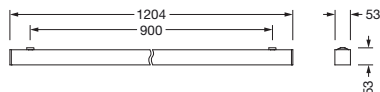

Order No.: 51MX21TAT4W | **GTIN (EAN):** 4058352626313

Product description: Sil21,ELD-Lbk,3720lm8tw,DT8,L1204,wh

Silica® 21, office luminaire, primary light control with darklight reflector, of PMMA, black, CAT 2 ($L \leq 3000 \text{cd/m}^2$), light emission: direct distribution, primary light characteristic: symmetric, installation type: surface-mounted, LED, rated luminous flux: 3.720lm, luminous efficacy: 110lm/W, light colour: 8tw, colour temperature: 2700..6500K, control gear: ECG DALI, with terminal, 3+2-pole, max. 2.5mm², mains connection: 220..240V, AC, 50/60Hz, rated input power: 33.8W, luminaire housing, of aluminium, traffic white (RAL 9016), length: 1.204mm, width: 53mm, height: 53mm, protection rating (complete): IP20, insulation class (complete): insulation class I (protective earthing), certification: CE, permissible operating ambient temperature: 0..+35°C, standard: EN 50419, packaging unit: 1 piece

IP 20

Lamps:	LED
Wt. (kg):	3.0
GTIN (EAN):	4058352626313