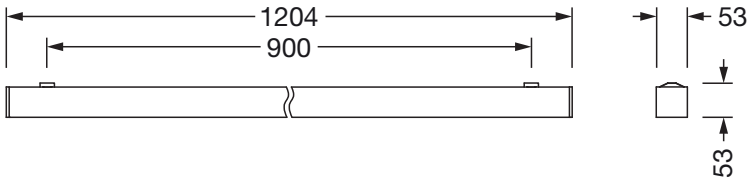

#### Dimensions, Weight

- Length: 1204mm
- Width: 53mm
- Height: 53mm
- Weight: 3.0kg

#### Service life

- Rated service life: 50000h (L85/B50) at AT = 25°C

Order No.: 51MX21TAT4W | GTIN (EAN): 4058352626313

Dimensions: Sil21,ELD-Lbk,3720lm8tw,DT8,L1204,wh

It is mandatory that the assembly instructions must be observed when planning and installing the electrical installation (to be found at [www.siteco.com](http://www.siteco.com))