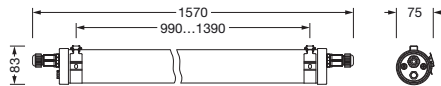

Order No.: 51FT10DN480A | GTIN (EAN): 4058352701362

Product description: Mon31T,diff,8000lm840,DA2,5x1.5²,PMMA

Monsun® 31 Tube, tubular luminaire, primary optical cover: diffuser, of PMMA, light emission: direct distribution, primary light characteristic: symmetric, installation type: suspended mounting, surface-mounted, LED, rated luminous flux: 8.000lm, luminous efficacy: 160lm/W, light colour: 840, colour temperature: 4000K, control gear: DALI 2, with with 1 terminal, 5-pole, max. 2.5mm², through-wiring: 5x 1.5mm², mains connection: 220..240V, AC, 50/60Hz, rated input power: 50W, housing, cylindrical, of PMMA, semi-transparent, matt white, with luminaire and ceiling fastening, V4A, mounting with brackets of stainless steel, length: 1.570mm, diameter: 75mm, end cap, of stainless steel (V4A), protection rating (complete): IP67/IP69K, insulation class (complete): insulation class I (protective earthing), certification: CE, UKCA, impact resistance: IK07, permissible operating ambient temperature: -20..+40°C, corresponds to IFS (International Featured Standards) requirements for safety and quality in the food industry, usage in unprotected outdoor area possible with horizontal mounting, contact your sales advisor before using the luminaires in applications with unclear chemical exposure, large temperature fluctuations or condensation-forming humidity, packaging unit: 1 piece

IK 07

Lamps:	LED
Wt. (kg):	1.9
GTIN (EAN):	4058352701362