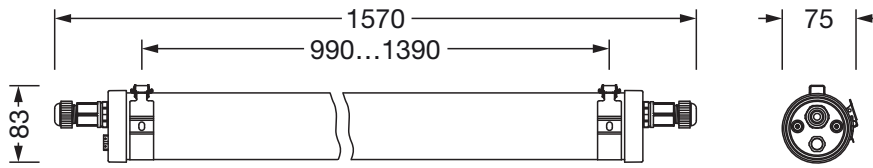

Material, Colour

- housing: PMMA, semi-transparent, matt white, cylindrical, with luminaire and ceiling fastening, V4A, mounting with brackets of stainless steel
- Colour specification: matt white
- end cap: stainless steel (V4A)
- Quantity: 2 piece
- Cover: diffuser of PMMA

Mounting

- Mounting method, mounting location: suspended mounting, surface-mounted, to the ceiling / to the wall
- Arrangement: single arrangement

Electrical connection

- Connection: with 1 terminal, 5-pole, max. 2.5mm²
- Nominal voltage: 220..240V, 50/60Hz, AC
- Through-wiring: 5x 1.5mm²

Dimensions, Weight

- Length: 1570mm
- Diameter: 75mm
- Weight: 1.9kg

Service life

- Rated service life: 50000h (L80/B50) at AT = 25°C

Order No.: 51FT10DN480A | GTIN (EAN): 4058352701362

Dimensions: Mon31T,diff,8000lm840,DA2,5x1.5²,PMMA

It is mandatory that the assembly instructions must be observed when planning and installing the electrical installation (to be found at www.siteco.com)

Tolerances related to thermal, electrical and photometric data according to IEC 62722