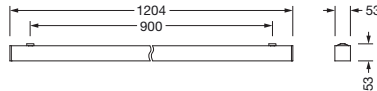

Order No.: 51MX24TAT4S | **GTIN (EAN):** 4058352687376

Product description: Sil21,ELD-Lbk,3280lm8tw,DT8,L1204,sr

Silica® 21, office luminaire, primary light control with darklight reflector, of PMMA, black, light emission: direct distribution, primary light characteristic: asymmetric, installation type: surface-mounted, LED, rated luminous flux: 3.280lm, luminous efficacy: 96lm/W, light colour: 8tw, colour temperature: 2700..6500K, control gear: ECG DALI, with terminal, 3+2-pole, max. 2.5mm², mains connection: 220..240V, AC, 50/60Hz, rated input power: 34.1W, luminaire housing, of aluminium, metallic grey (RAL 9006), length: 1.204mm, width: 53mm, height: 53mm, protection rating (complete): IP20, insulation class (complete): insulation class I (protective earthing), certification: CE, permissible operating ambient temperature: 0..+35°C, standard: EN 50419, packaging unit: 1 piece

IP 20

Lamps:	LED
Wt. (kg):	3.0
GTIN (EAN):	4058352687376