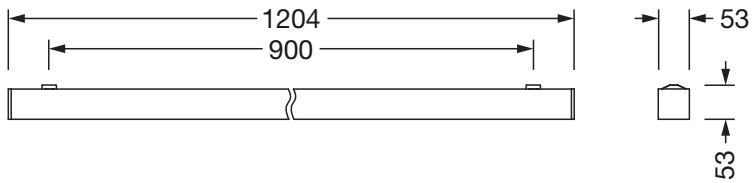

#### Dimensions, Weight

- Length: 1204mm
- Width: 53mm
- Height: 53mm
- Weight: 3.0kg

#### Service life

- Rated service life: 50000h (L85/B50) at AT = 25°C

Order No.: 51MX21TAT4S | GTIN (EAN): 4058352687154

Dimensions: Sil21,ELD-Lbk,3720lm8tw,DT8,L1204,sr

It is mandatory that the assembly instructions must be observed when planning and installing the electrical installation (to be found at [www.siteco.com](http://www.siteco.com))