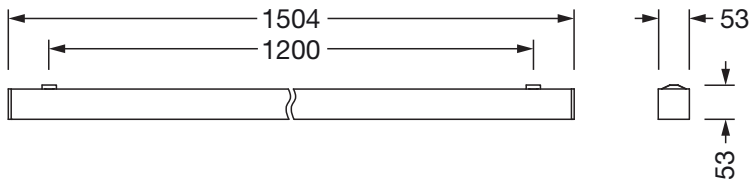

Material, Colour

- luminaire housing: aluminium, metallic grey (RAL 9006)
- Colour specification: metallic grey (RAL 9006)
- Cover: cover of PMMA

Mounting

- Mounting method, mounting location: surface-mounted, to the ceiling
- Arrangement: single arrangement

Electrical connection

- Connection: terminal, 3+2-pole, max. 2.5mm²
- Nominal voltage: 220..240V, 50/60Hz, AC

Dimensions, Weight

- Length: 1504mm
- Width: 53mm
- Height: 53mm
- Weight: 3.5kg

Service life

- Rated service life: 50000h (L85/B50) at AT = 25°C

Order No.: 51MX20TBT2S | **GTIN (EAN):** 4058352687116

Dimensions: Sil21,opal,3000lm8tw,DT8,L1504,sr,surf

It is mandatory that the assembly instructions must be observed when planning and installing the electrical installation (to be found at www.siteco.com)