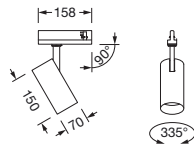

Order No.: 51SF327FB2B | **GTIN (EAN):** 4058352746264

Product description: Spot31SI,16°,2150lm930,0/1,bk

Spot 31 Slim, directional spotlight, light control with reflector, of aluminium, LED rated luminous flux: 2.150lm, light colour: 930, control gear: ECG, with 3-phase adapter, mains connection: 220..240V, AC, 50/60Hz, housing, of aluminium, jet black (RAL 9005), diameter: 70mm, adapter, of plastic, protection rating (complete): IP20, insulation class (complete): insulation class I (protective earthing), certification: CE, impact resistance: IK02, packaging unit: 1 piece

IP 20  

Lamps:	LED
Wt. (kg):	0.7
GTIN (EAN):	4058352746264

Order No.: 51SF327FB2B | GTIN (EAN): 4058352746264

Detailed technical description: Spot31SI,16°,2150lm930,0/1,bk

Key data

- Product type: directional spotlight
- Product name: Spot 31 Slim
- Order No.: 51SF327FB2B

Lighting technology | Lamps | Control gear

Component 1

Lighting technology:

- Light control: reflector of aluminium
- Beam angle: 16°
- Symmetry: symmetric
- UGR viewing direction along longitudinal luminaire axis: ≤ 25
- UGR viewing direction along lateral luminaire axis: ≤ 25

Dimensions, Weight

- Diameter: 70mm
- Weight: 0.7kg

Service life

- Rated service life: 50000h (L80/B50) at AT = 25°C

Order No.: 51SF327FB2B | GTIN (EAN): 4058352746264

Dimensions: Spot31SI,16°,2150lm930,0/1,bk