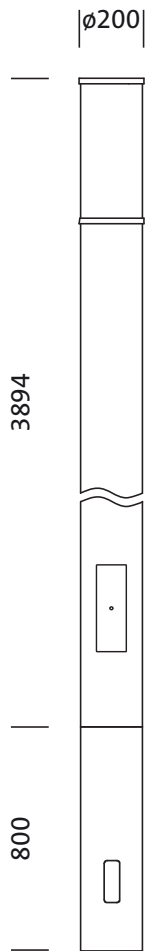

Order No.: 5XA5305OF14H | GTIN (EAN): 4058352836118

Dimensions: CL400iQ,pillar,PL1.2s,2970Im727,SR

$A_w = 0,8 \text{ m}^2$

It is mandatory that the assembly instructions must be observed when planning and installing the electrical installation (to be found at www.siteco.com)

Tolerances related to thermal, electrical and photometric data according to IEC 62722

Issued 17.02.2024 - Modifications and errors subject to change - Ensure that you always use the latest version -